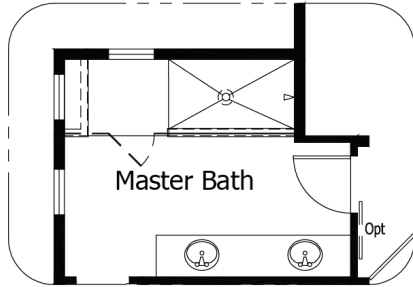

Single Family
Marigold
4-SQUARE Collection at Wolf Ranch

NEW HOME SPECIALIST
Call Us @ (719) 662-2605

Priced From
\$508,000

3 Elevations Available

-  **3** Bedrooms
-  **0** Bathrooms
-  **2,055+** Sq. Ft.
-  **2** Car Garage

Upper

Optional Master Bath
with Enlarged Shower

Optional Master Bath
with Soaker Tub

Optional Shower w/
Seat @ Bath 2