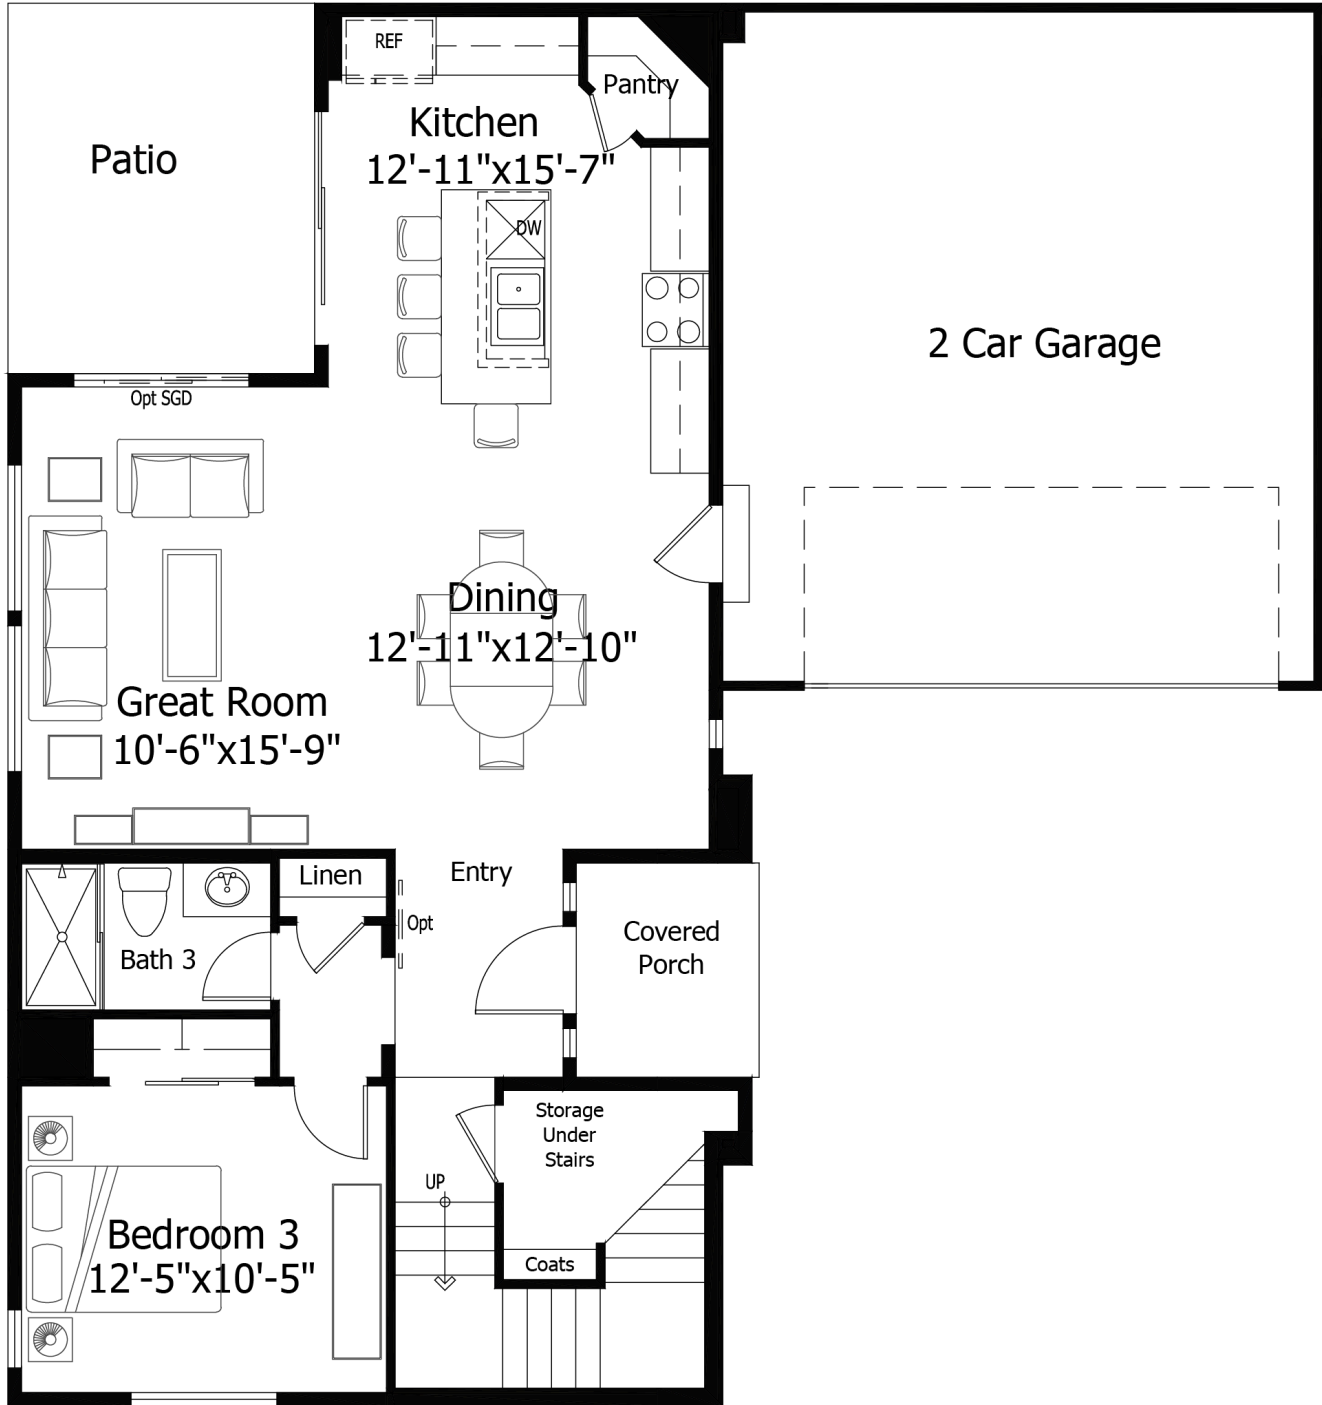

Main

All square footage is approximate. Renderings are artist's conceptions and may vary slightly from the actual home. Homes may be built in reverse of plans shown, depending on site conditions. Minor architectural changes may be made occasionally at the option of the builder. Please contact your Sales Consultant for details.