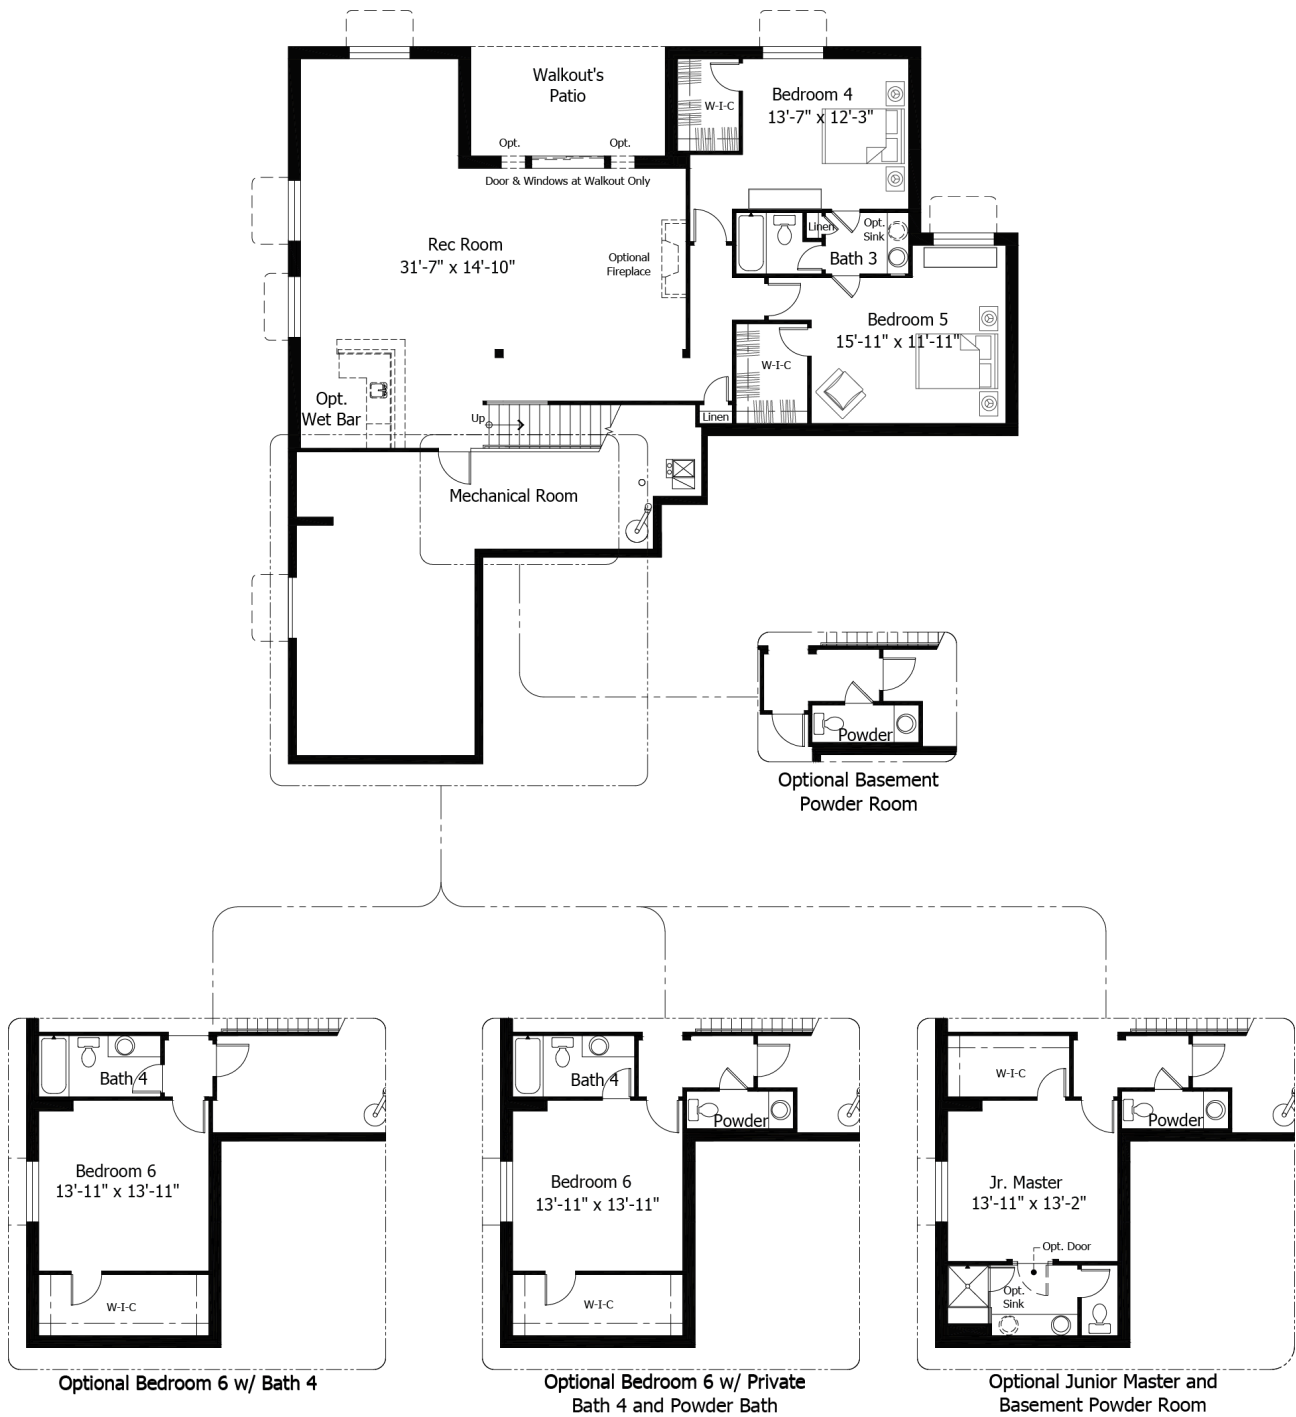

Ashton

Classic Collection at Wolf Ranch

NEW HOME SPECIALIST
Call Us @ (719) 452-8952

Priced From
\$749,100

4 Elevations Available

-  **1 - 4** Bedrooms
-  **1.5 - 4** Bathrooms
-  **4,507+** Sq. Ft.
-  **3** Car Garage

All square footage is approximate. Renderings are artist's conceptions and may vary slightly from the actual home. Homes may be built in reverse of plans shown, depending on site conditions. Minor architectural changes may be made occasionally at the option of the builder. Please contact your Sales Consultant for details.

Lower

All square footage is approximate. Renderings are artist's conceptions and may vary slightly from the actual home. Homes may be built in reverse of plans shown, depending on site conditions. Minor architectural changes may be made occasionally at the option of the builder. Please contact your Sales Consultant for details.