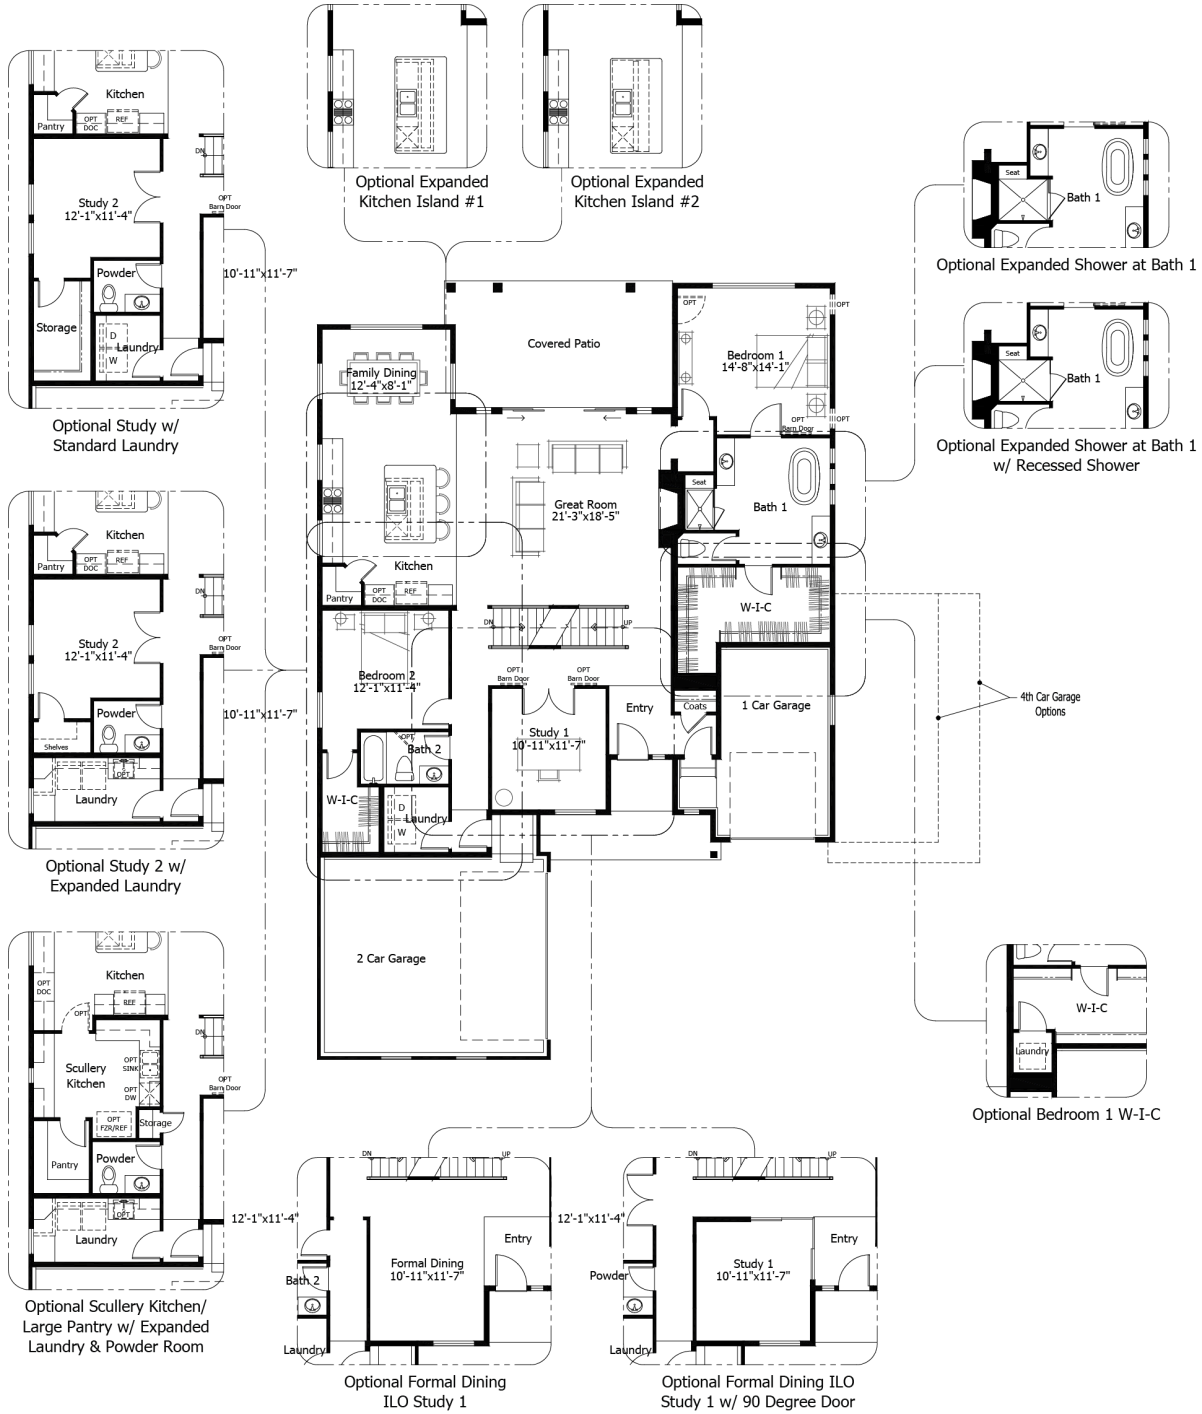

Main

All square footage is approximate. Renderings are artist's conceptions and may vary slightly from the actual home. Homes may be built in reverse of plans shown, depending on site conditions. Minor architectural changes may be made occasionally at the option of the builder. Please contact your Sales Consultant for details.