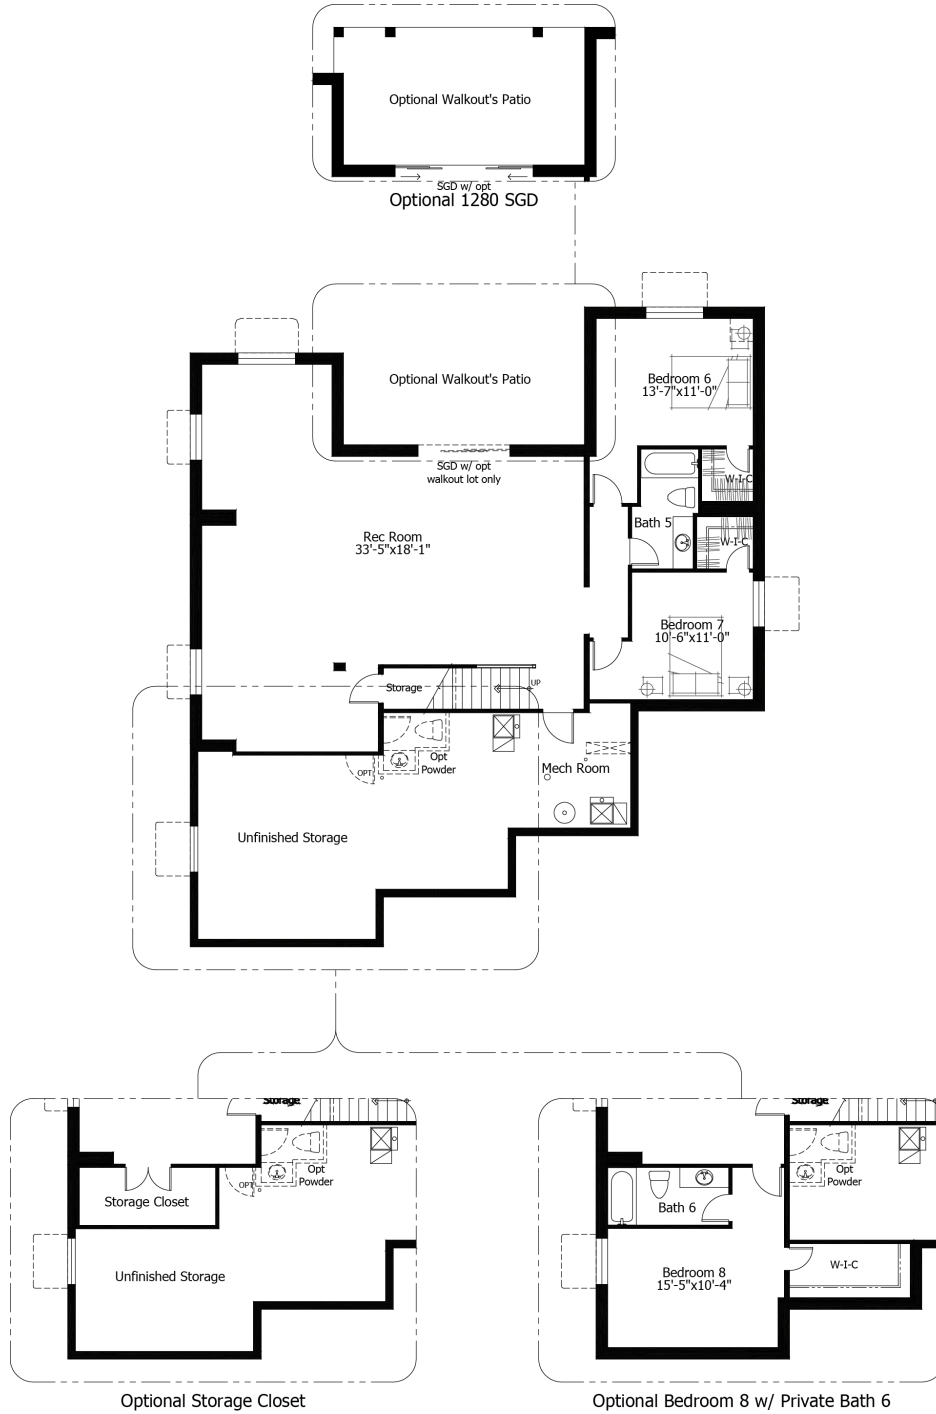

Lower

All square footage is approximate. Renderings are artist's conceptions and may vary slightly from the actual home. Homes may be built in reverse of plans shown, depending on site conditions. Minor architectural changes may be made occasionally at the option of the builder. Please contact your Sales Consultant for details.