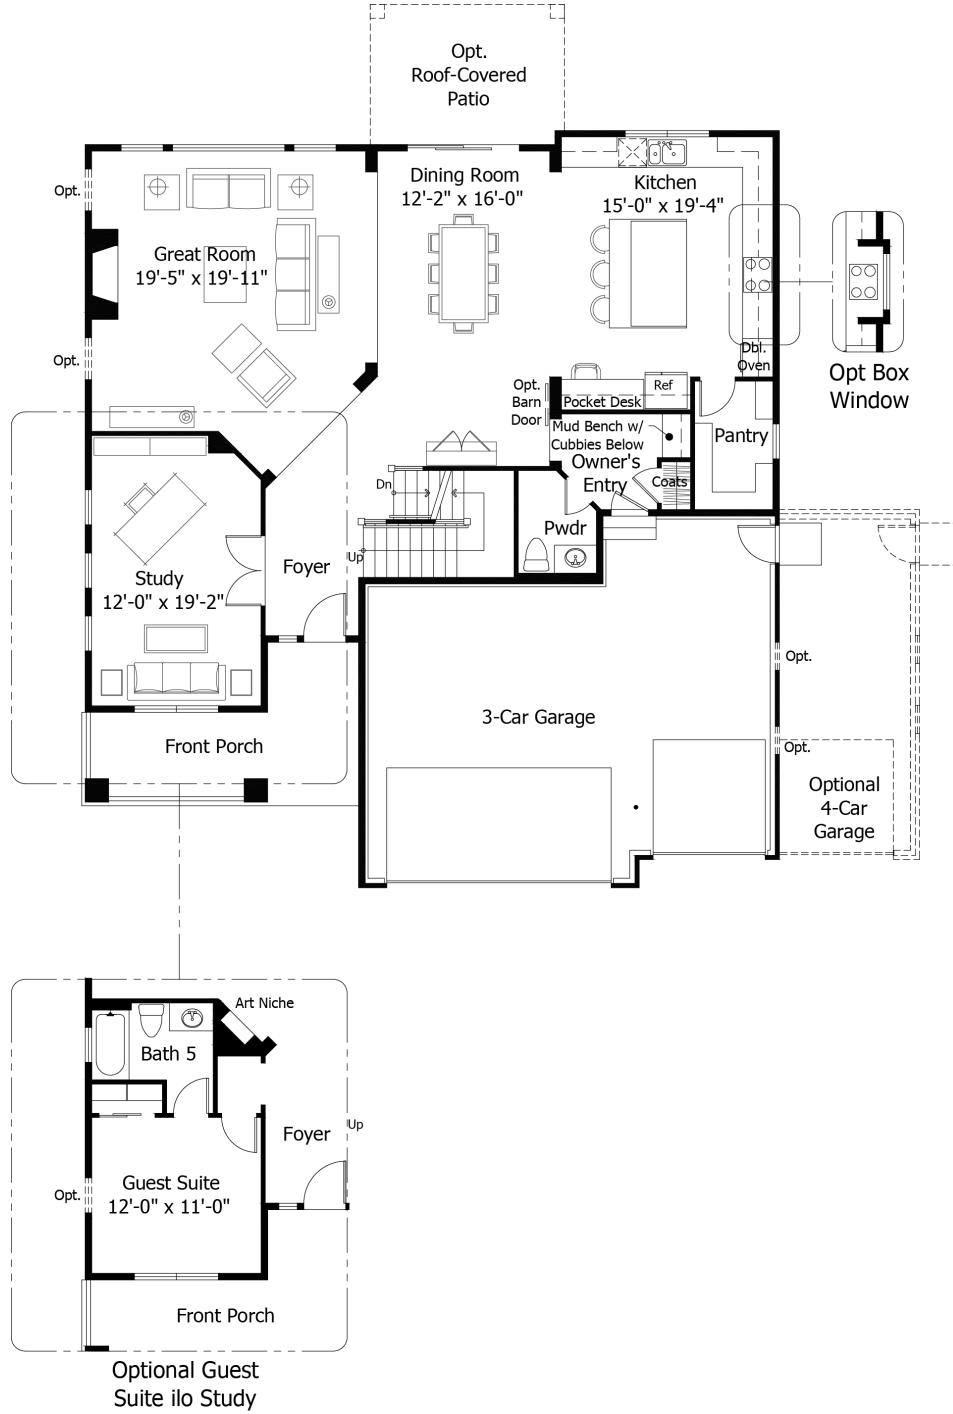

Single Family
Grand Mesa
Classic Collection at Wolf Ranch

NEW HOME SPECIALIST
Call Us @ (719) 452-8952

Priced From
\$851,900

2 Elevations Available

-  **3** Bedrooms
-  **0** Bathrooms
-  **5,221+** Sq. Ft.
-  **3** Car Garage

Lower

Optional Shower
and Tub

Optional 2-Room
Bath 4

Main

All square footage is approximate. Renderings are artist's conceptions and may vary slightly from the actual home. Homes may be built in reverse of plans shown, depending on site conditions. Minor architectural changes may be made occasionally at the option of the builder. Please contact your Sales Consultant for details.