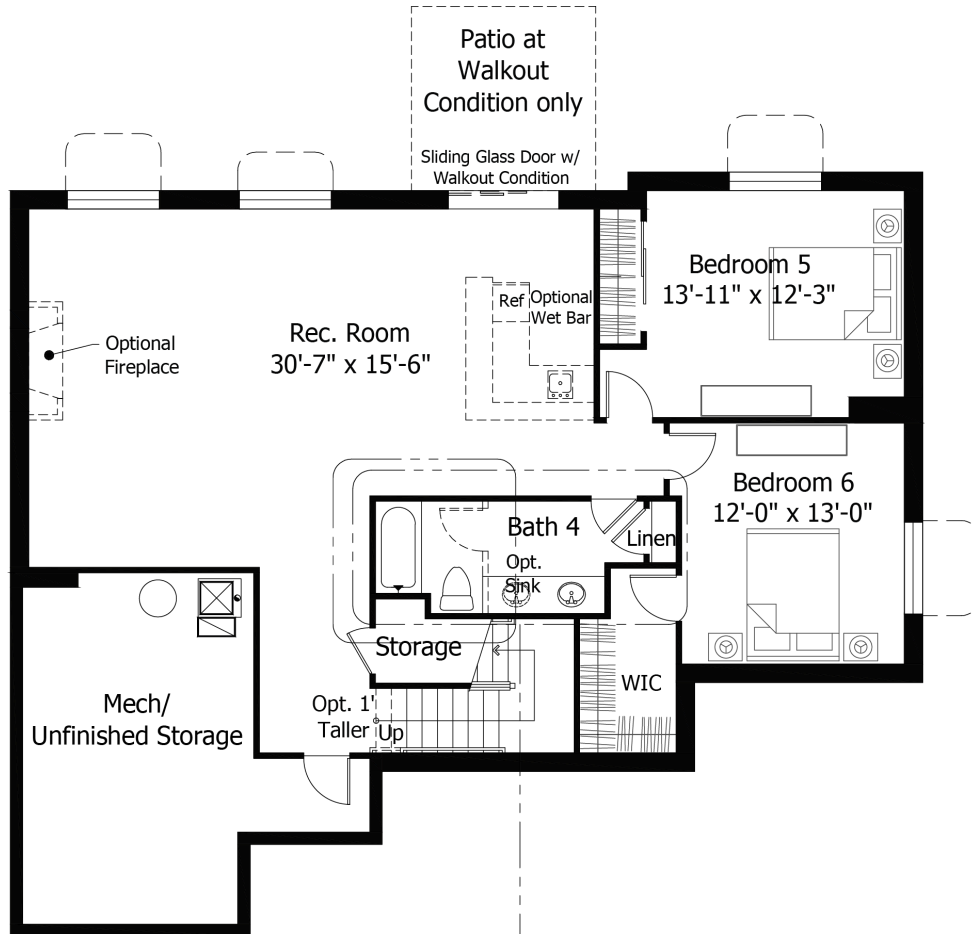

Single Family
Grand Mesa
Classic Collection at Wolf Ranch

NEW HOME SPECIALIST
Call Us @ (719) 452-8952

Priced From
\$851,900

2 Elevations Available

-  **3** Bedrooms
-  **0** Bathrooms
-  **5,221+** Sq. Ft.
-  **3** Car Garage

Lower

Optional Shower
and Tub

Optional 2-Room
Bath 4

Main

All square footage is approximate. Renderings are artist's conceptions and may vary slightly from the actual home. Homes may be built in reverse of plans shown, depending on site conditions. Minor architectural changes may be made occasionally at the option of the builder. Please contact your Sales Consultant for details.