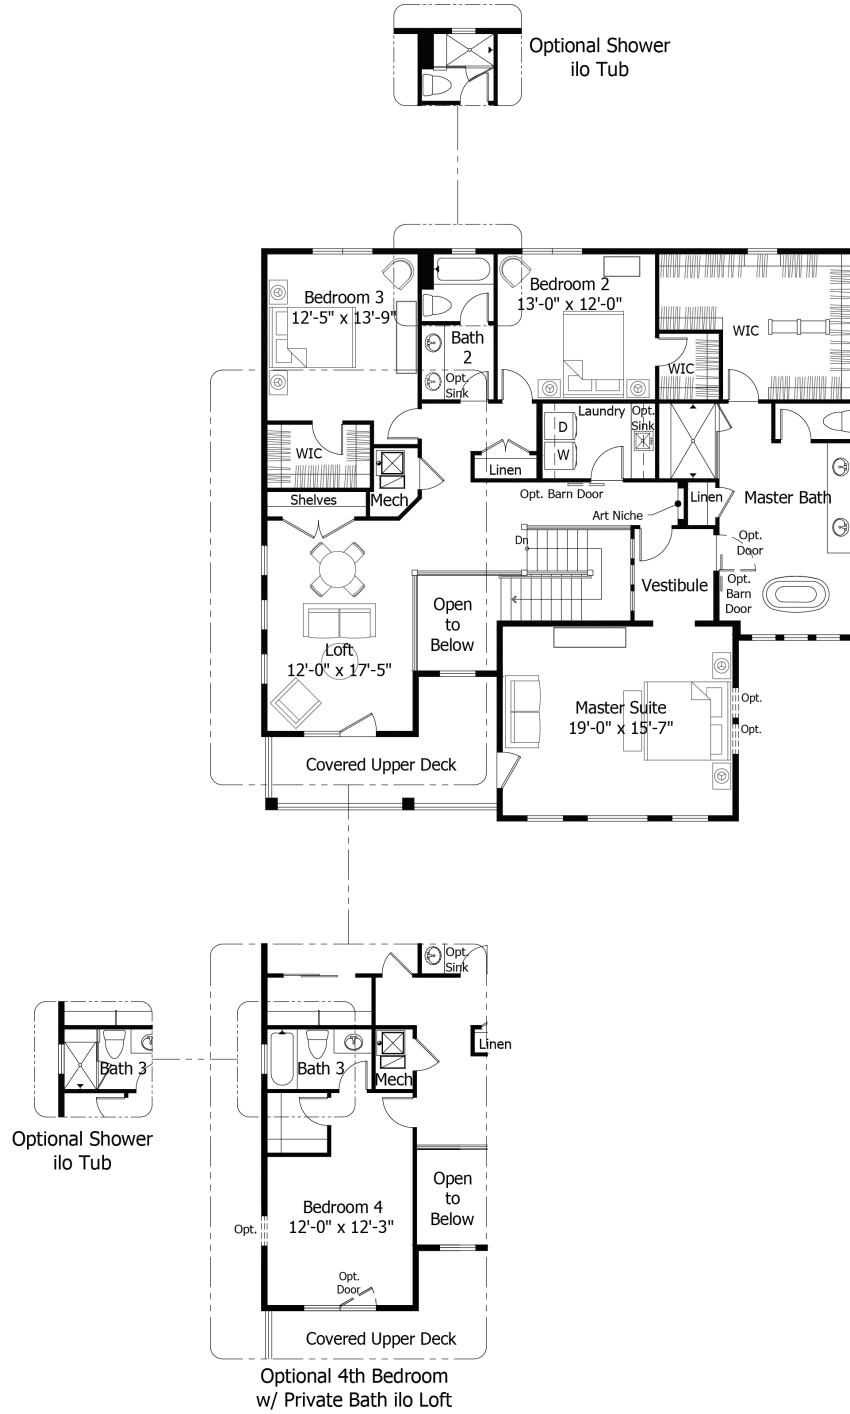

Upper

All square footage is approximate. Renderings are artist's conceptions and may vary slightly from the actual home. Homes may be built in reverse of plans shown, depending on site conditions. Minor architectural changes may be made occasionally at the option of the builder. Please contact your Sales Consultant for details.