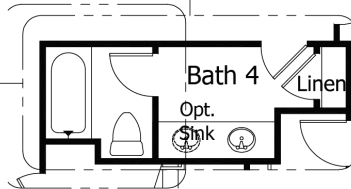

Single Family
Grand Mesa
Classic Collection at Wolf Ranch

NEW HOME SPECIALIST
Call Us @ (719) 452-8952

Priced From
\$851,900

2 Elevations Available

-  **3** Bedrooms
-  **0** Bathrooms
-  **5,221+** Sq. Ft.
-  **3** Car Garage

Lower

Optional Shower
and Tub

Optional 2-Room
Bath 4

Main

All square footage is approximate. Renderings are artist's conceptions and may vary slightly from the actual home. Homes may be built in reverse of plans shown, depending on site conditions. Minor architectural changes may be made occasionally at the option of the builder. Please contact your Sales Consultant for details.