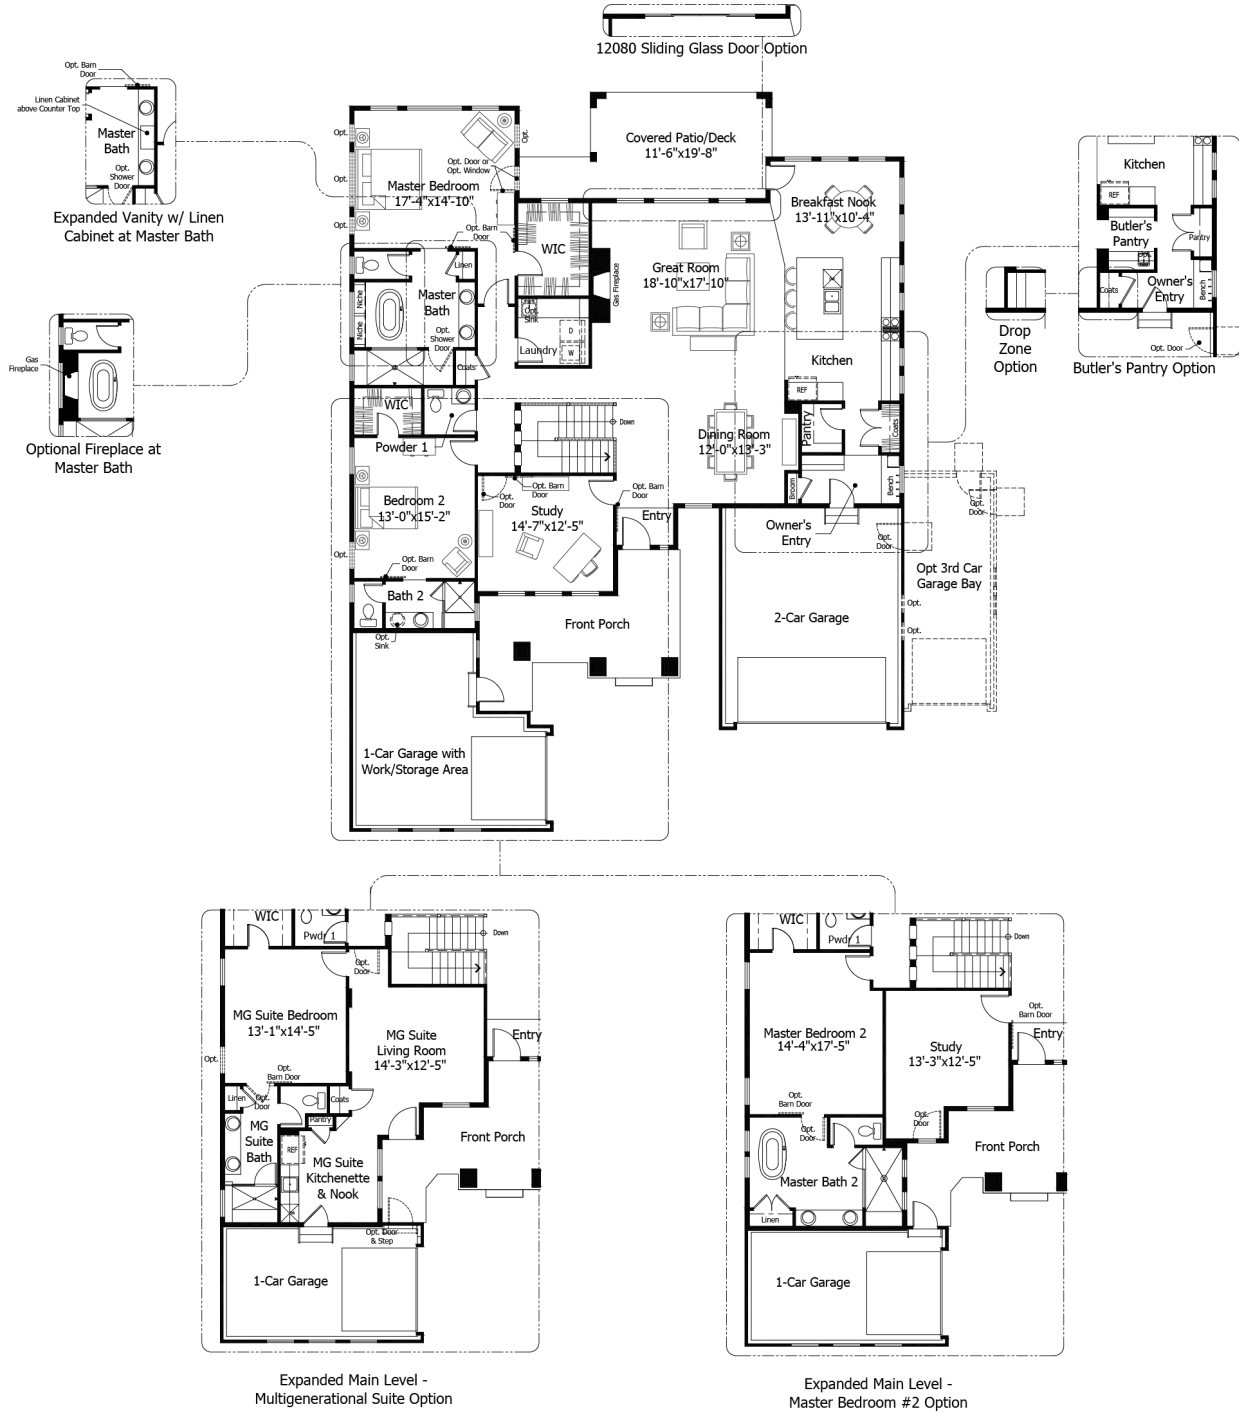

Main

All square footage is approximate. Renderings are artist's conceptions and may vary slightly from the actual home. Homes may be built in reverse of plans shown, depending on site conditions. Minor architectural changes may be made occasionally at the option of the builder. Please contact your Sales Consultant for details.