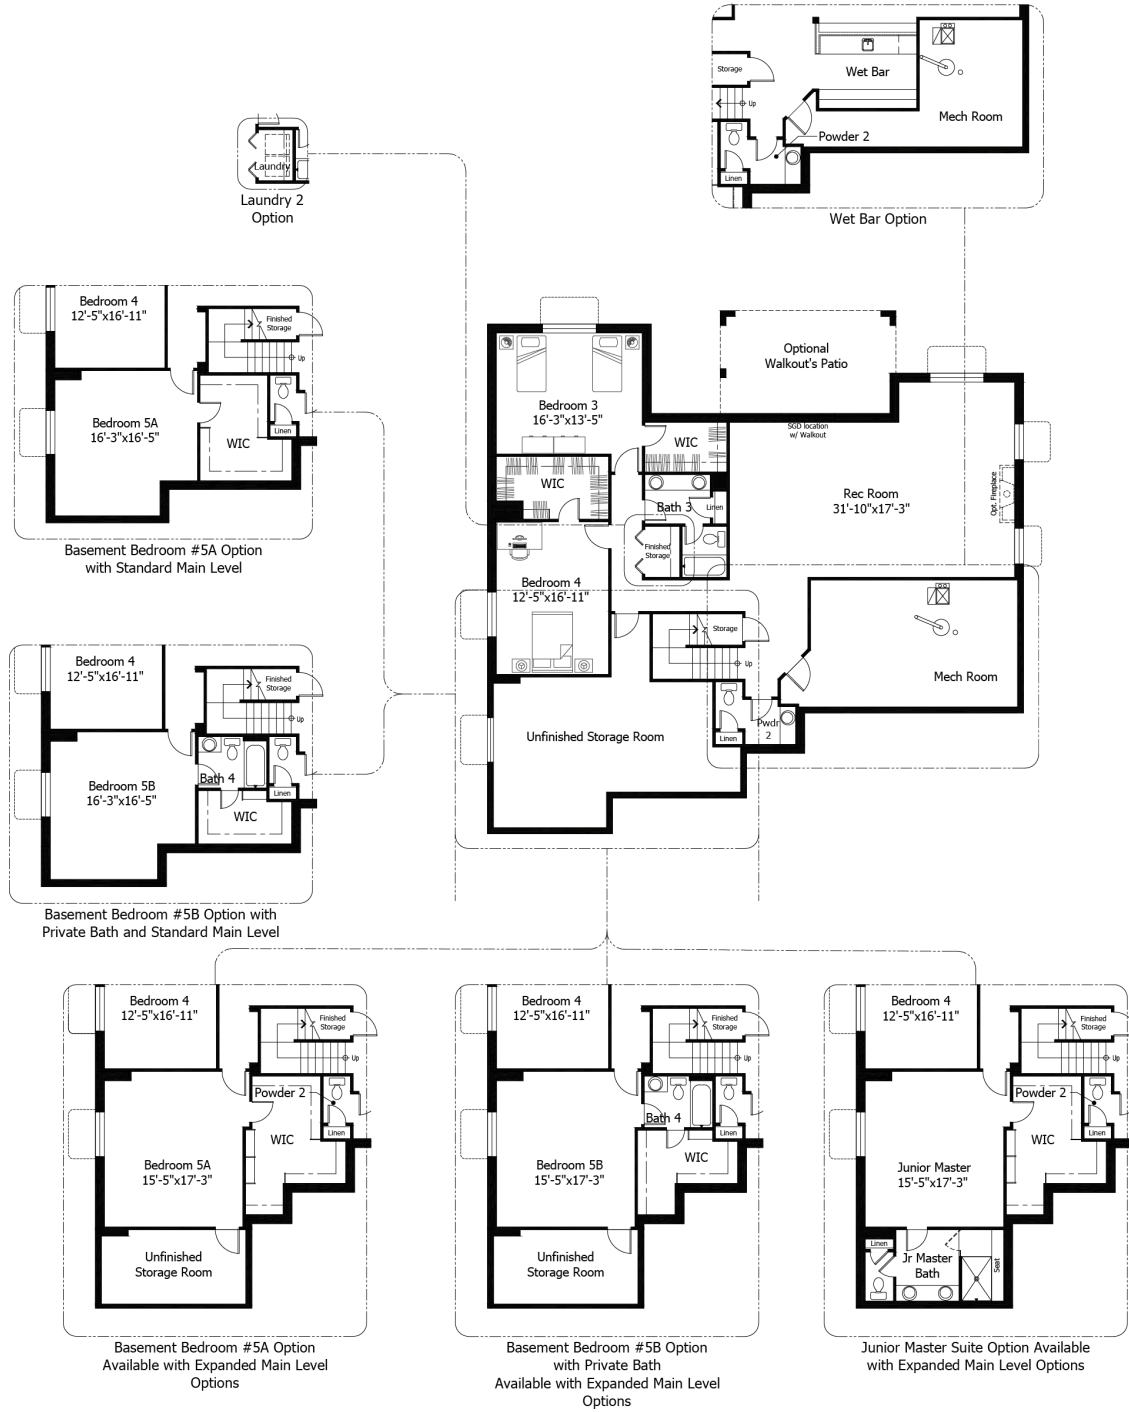

Single Family  
**Infinity**  
Classic Collection at Wolf Ranch

**NEW HOME SPECIALIST**  
Call Us @ (719) 452-8952

**Priced From**  
**\$853,500**

**3 Elevations Available**

-  **2** Bedrooms
-  **0** Bathrooms
-  **5,242+** Sq. Ft.
-  **3** Car Garage

All square footage is approximate. Renderings are artist's conceptions and may vary slightly from the actual home. Homes may be built in reverse of plans shown, depending on site conditions. Minor architectural changes may be made occasionally at the option of the builder. Please contact your Sales Consultant for details.

Lower

All square footage is approximate. Renderings are artist's conceptions and may vary slightly from the actual home. Homes may be built in reverse of plans shown, depending on site conditions. Minor architectural changes may be made occasionally at the option of the builder. Please contact your Sales Consultant for details.

Main

All square footage is approximate. Renderings are artist's conceptions and may vary slightly from the actual home. Homes may be built in reverse of plans shown, depending on site conditions. Minor architectural changes may be made occasionally at the option of the builder. Please contact your Sales Consultant for details.