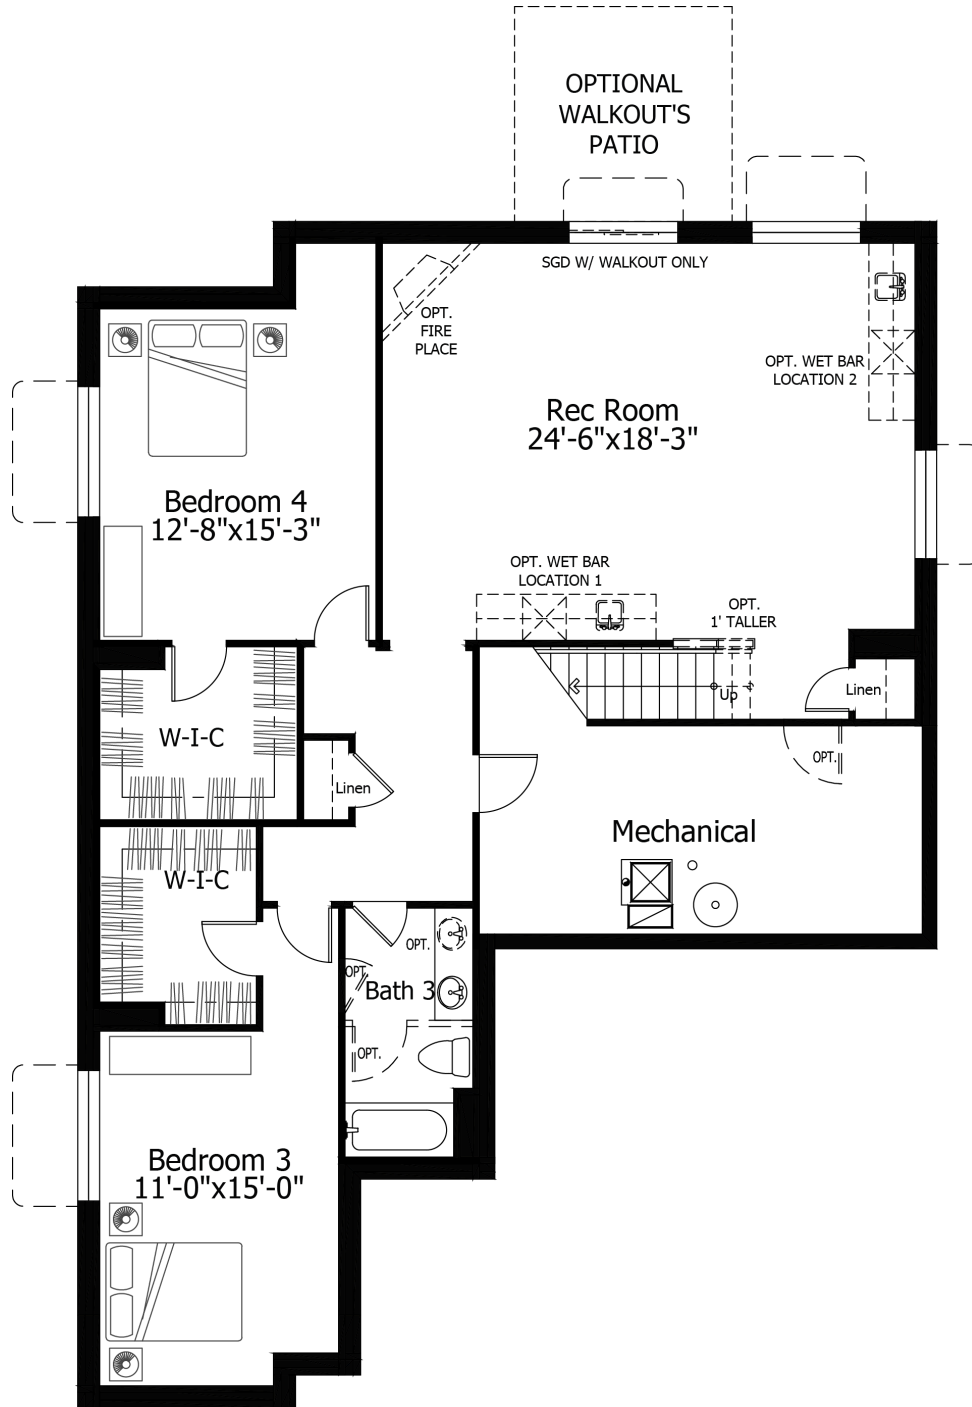

Lower

All square footage is approximate. Renderings are artist's conceptions and may vary slightly from the actual home. Homes may be built in reverse of plans shown, depending on site conditions. Minor architectural changes may be made occasionally at the option of the builder. Please contact your Sales Consultant for details.