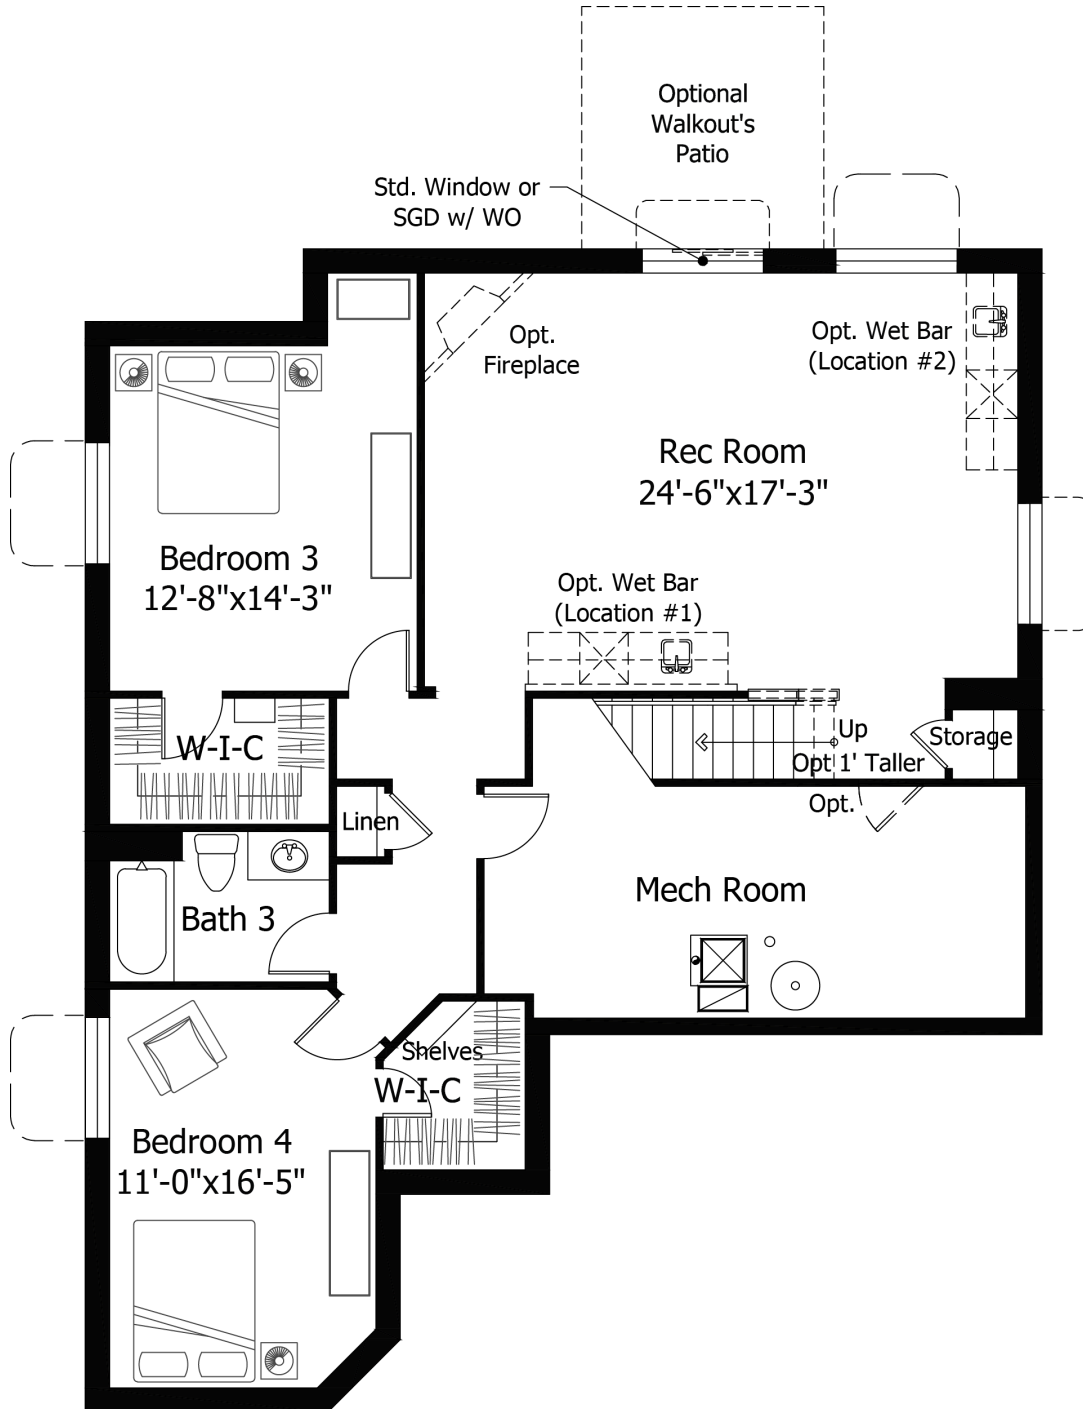

Lower

All square footage is approximate. Renderings are artist's conceptions and may vary slightly from the actual home. Homes may be built in reverse of plans shown, depending on site conditions. Minor architectural changes may be made occasionally at the option of the builder. Please contact your Sales Consultant for details.