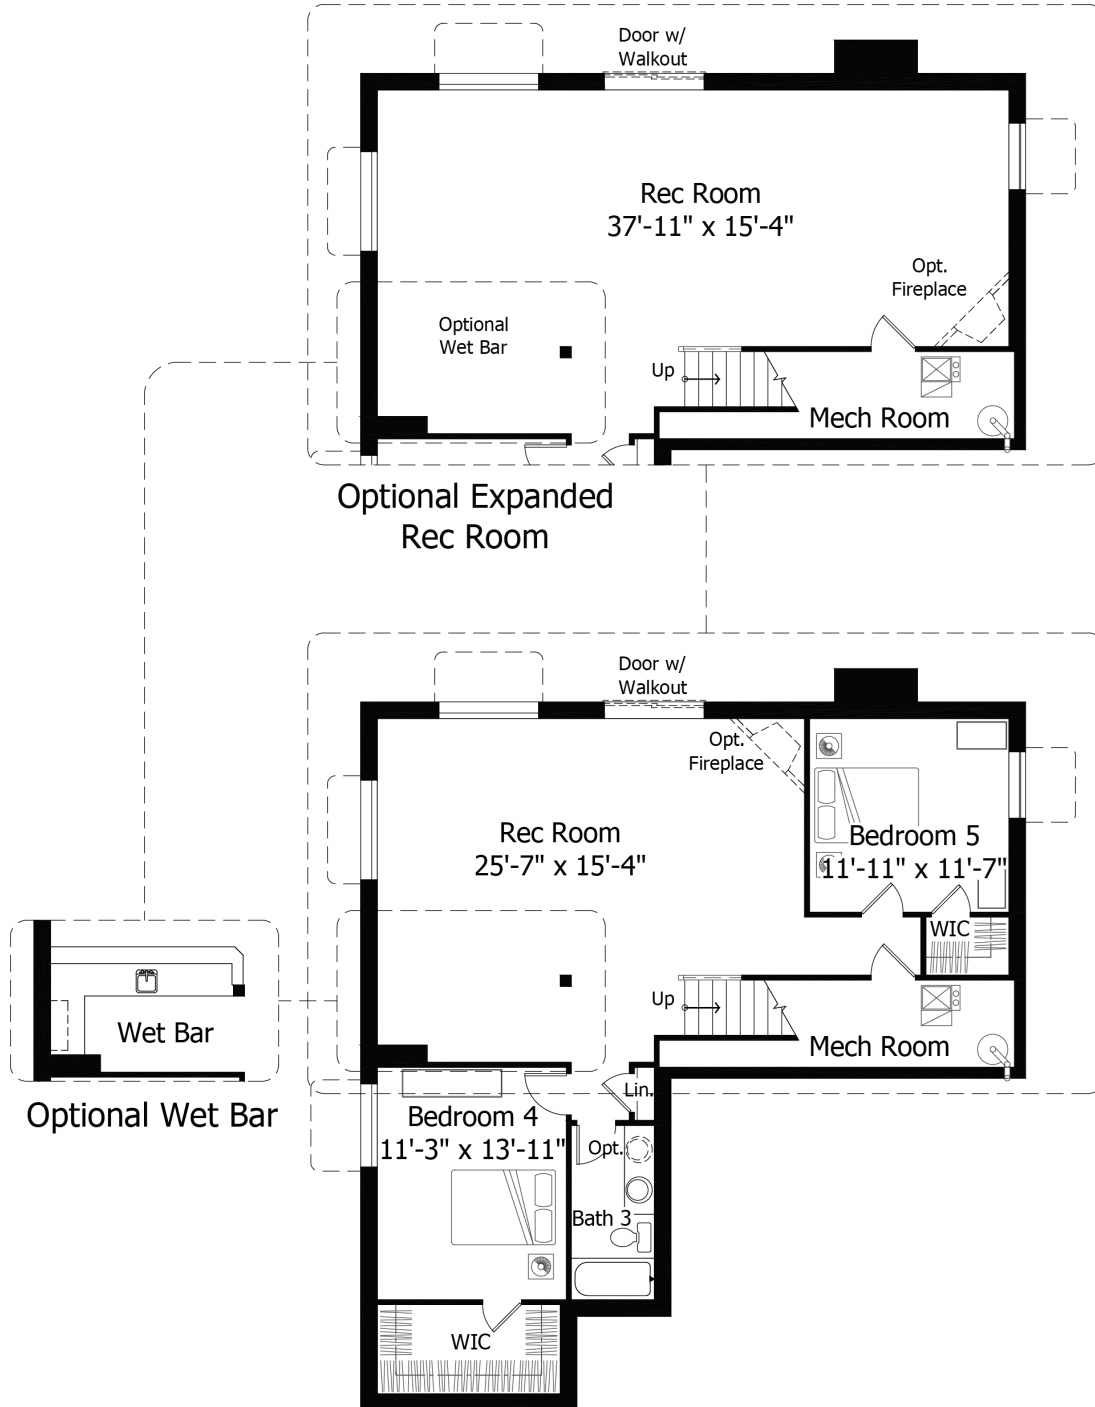

Lower

All square footage is approximate. Renderings are artist's conceptions and may vary slightly from the actual home. Homes may be built in reverse of plans shown, depending on site conditions. Minor architectural changes may be made occasionally at the option of the builder. Please contact your Sales Consultant for details.