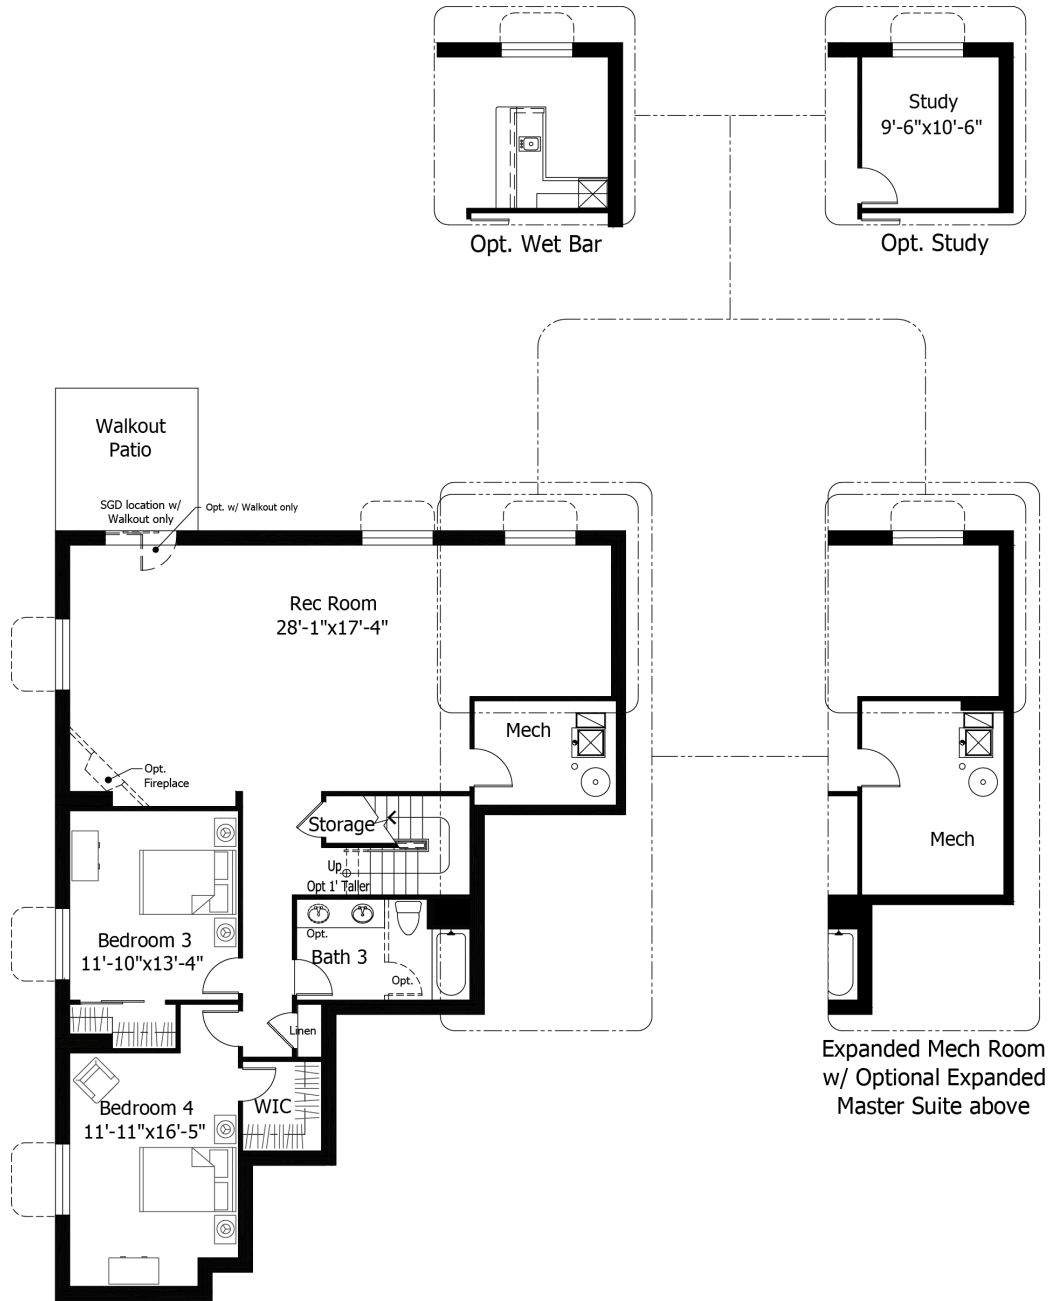

Single Family
Celebration
Flying Horse Villages

NEW HOME SPECIALIST

Call Us @ (719) 722-3865

Priced From
\$690,700

4 Elevations Available

-  **2** Bedrooms
-  **0** Bathrooms
-  **3,094+** Sq. Ft.
-  **3** Car Garage

All square footage is approximate. Renderings are artist's conceptions and may vary slightly from the actual home. Homes may be built in reverse of plans shown, depending on site conditions. Minor architectural changes may be made occasionally at the option of the builder. Please contact your Sales Consultant for details.

Lower

Finished Basement

All square footage is approximate. Renderings are artist's conceptions and may vary slightly from the actual home. Homes may be built in reverse of plans shown, depending on site conditions. Minor architectural changes may be made occasionally at the option of the builder. Please contact your Sales Consultant for details.