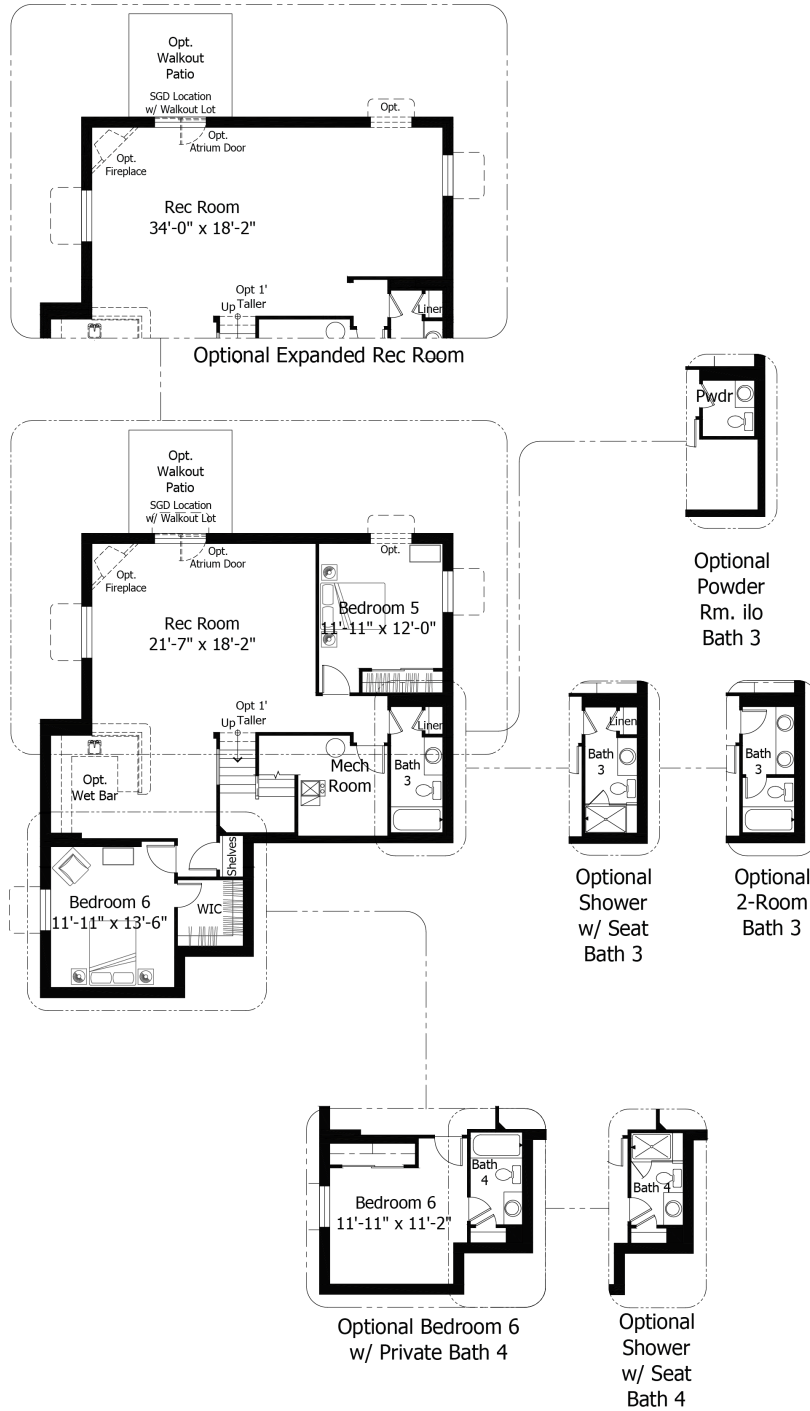

Single Family
Monarch
Flying Horse Villages

NEW HOME SPECIALIST

Call Us @ (719) 722-3865

Priced From
\$775,100

4 Elevations Available

-  **4** Bedrooms
-  **0** Bathrooms
-  **4,546+** Sq. Ft.
-  **2** Car Garage

All square footage is approximate. Renderings are artist's conceptions and may vary slightly from the actual home. Homes may be built in reverse of plans shown, depending on site conditions. Minor architectural changes may be made occasionally at the option of the builder. Please contact your Sales Consultant for details.

Lower

All square footage is approximate. Renderings are artist's conceptions and may vary slightly from the actual home. Homes may be built in reverse of plans shown, depending on site conditions. Minor architectural changes may be made occasionally at the option of the builder. Please contact your Sales Consultant for details.

Upper

Optional walk-in shower

Optional Bedroom 7

All square footage is approximate. Renderings are artist's conceptions and may vary slightly from the actual home. Homes may be built in reverse of plans shown, depending on site conditions. Minor architectural changes may be made occasionally at the option of the builder. Please contact your Sales Consultant for details.