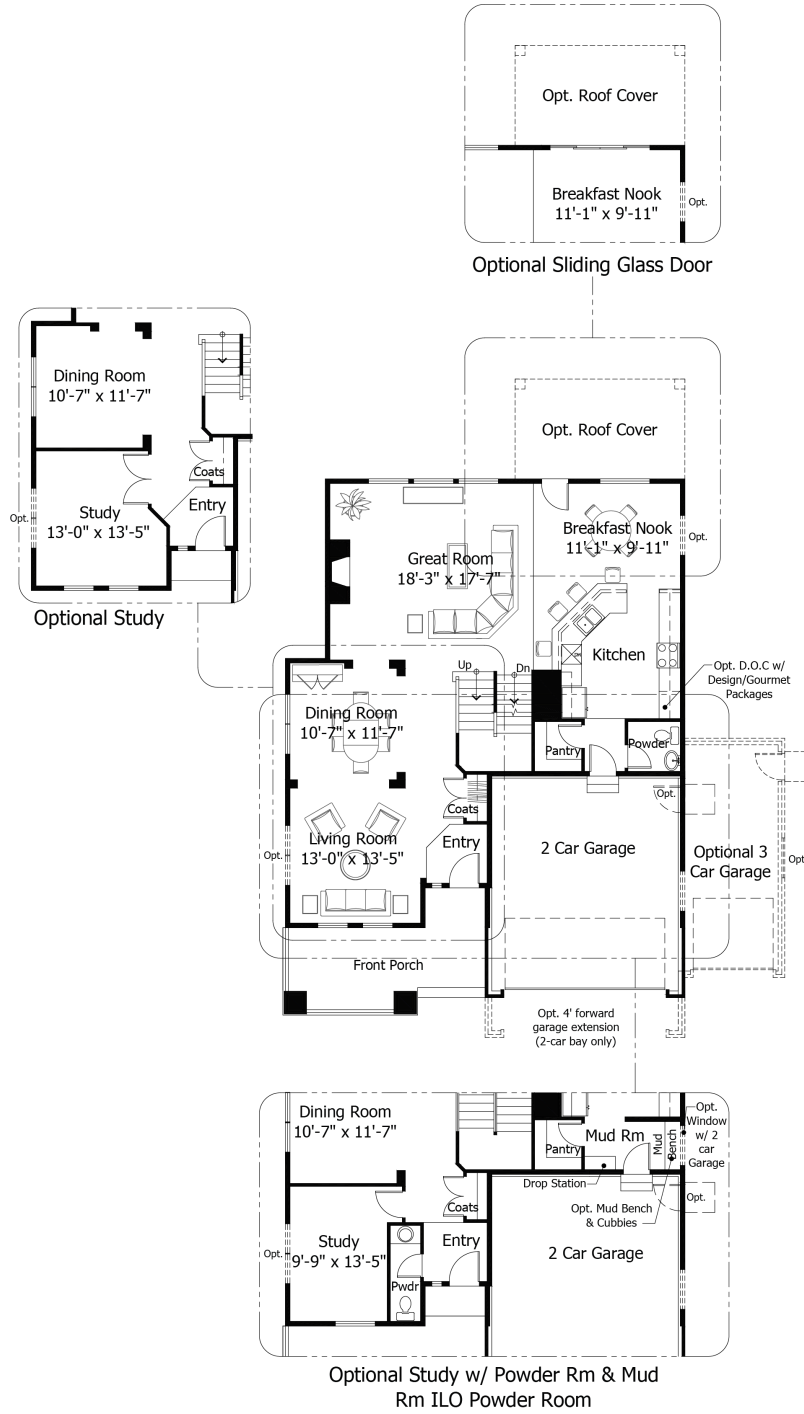

Main

All square footage is approximate. Renderings are artist's conceptions and may vary slightly from the actual home. Homes may be built in reverse of plans shown, depending on site conditions. Minor architectural changes may be made occasionally at the option of the builder. Please contact your Sales Consultant for details.