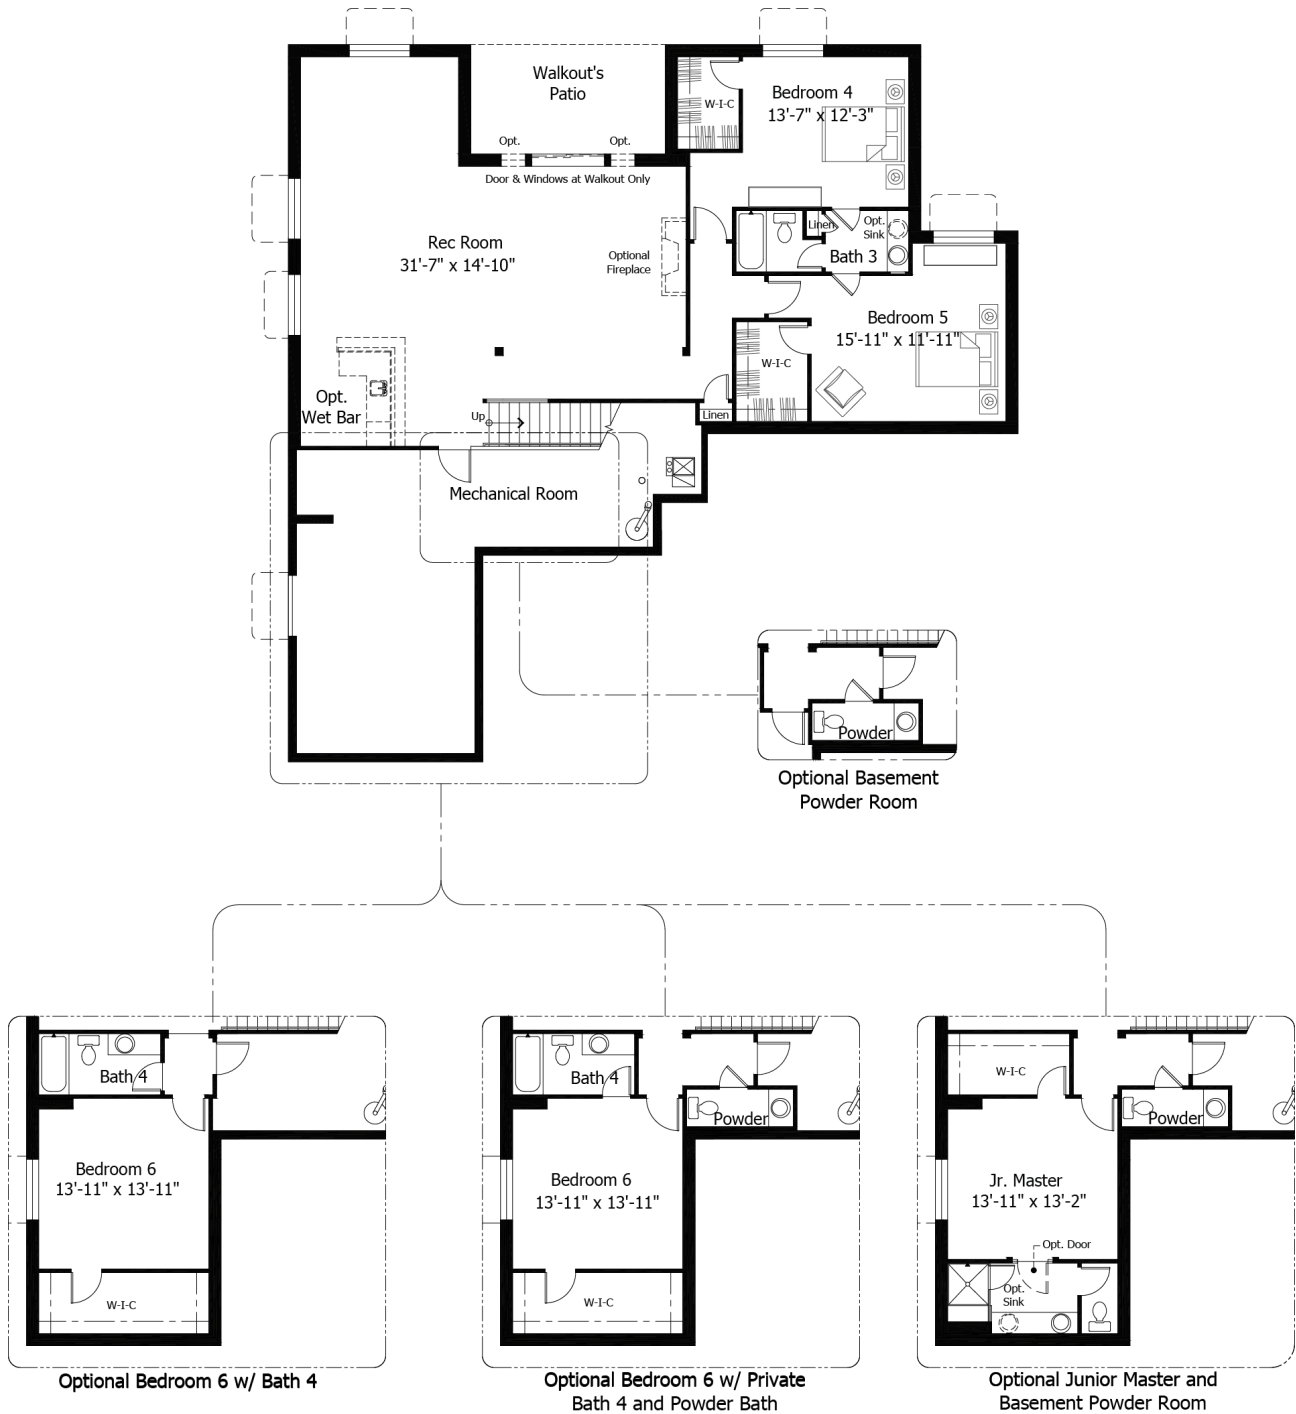

Priced From
\$826,400

4 Elevations Available

 **1 - 4** Bedrooms

 **1.5 - 4** Bathrooms

 **4,507+** Sq. Ft.

 **3** Car Garage

All square footage is approximate. Renderings are artist's conceptions and may vary slightly from the actual home. Homes may be built in reverse of plans shown, depending on site conditions. Minor architectural changes may be made occasionally at the option of the builder. Please contact your Sales Consultant for details.

Lower

All square footage is approximate. Renderings are artist's conceptions and may vary slightly from the actual home. Homes may be built in reverse of plans shown, depending on site conditions. Minor architectural changes may be made occasionally at the option of the builder. Please contact your Sales Consultant for details.