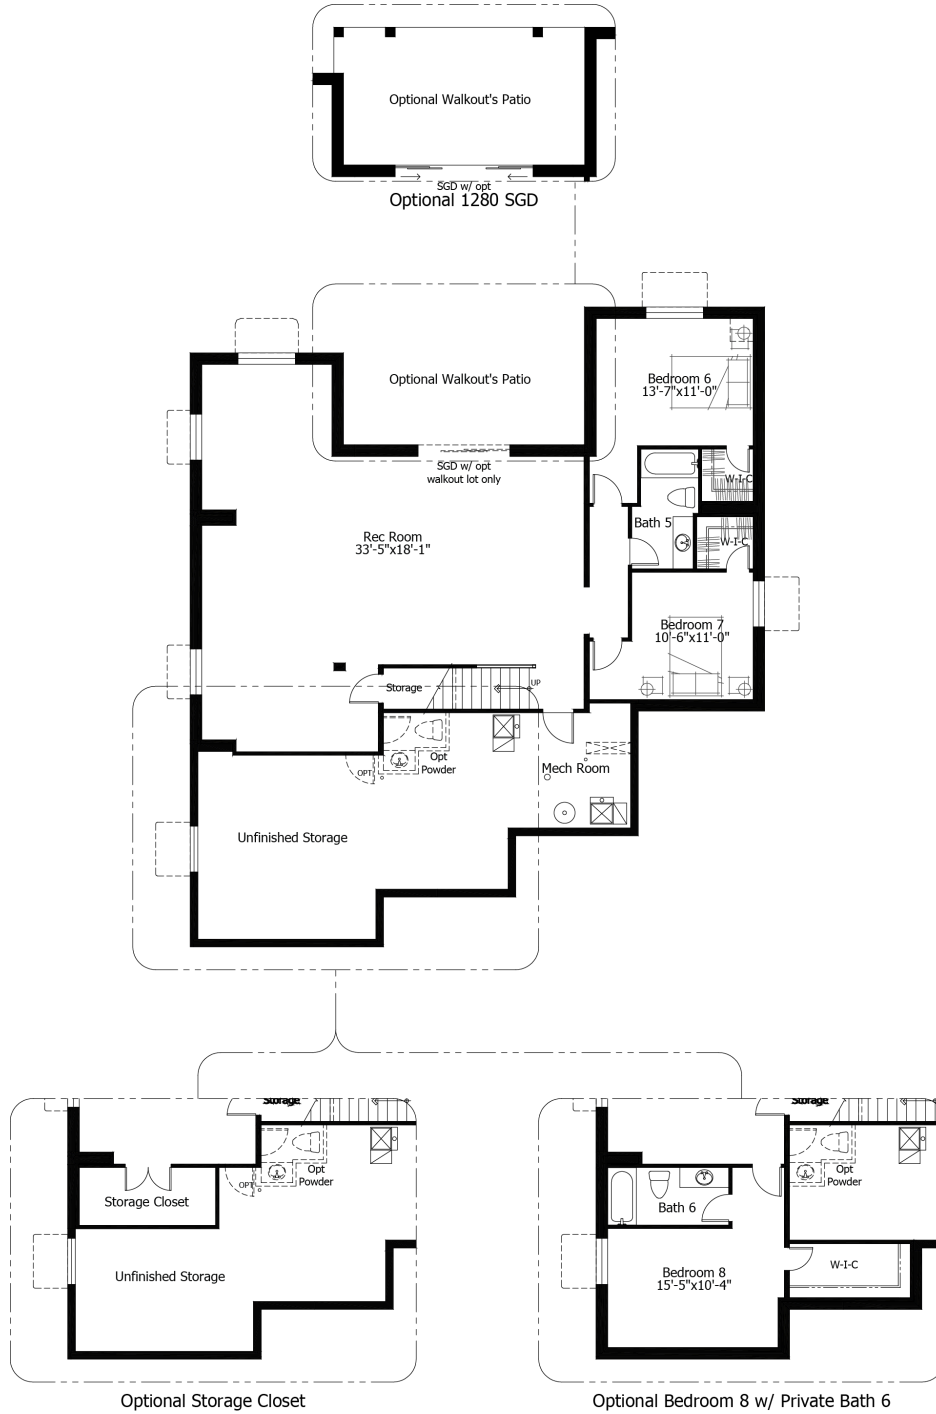

Priced From
\$918,500

2 Elevations Available

-  **3** Bedrooms
-  **0** Bathrooms
-  **5,174+** Sq. Ft.
-  **3** Car Garage

All square footage is approximate. Renderings are artist's conceptions and may vary slightly from the actual home. Homes may be built in reverse of plans shown, depending on site conditions. Minor architectural changes may be made occasionally at the option of the builder. Please contact your Sales Consultant for details.

Lower

All square footage is approximate. Renderings are artist's conceptions and may vary slightly from the actual home. Homes may be built in reverse of plans shown, depending on site conditions. Minor architectural changes may be made occasionally at the option of the builder. Please contact your Sales Consultant for details.