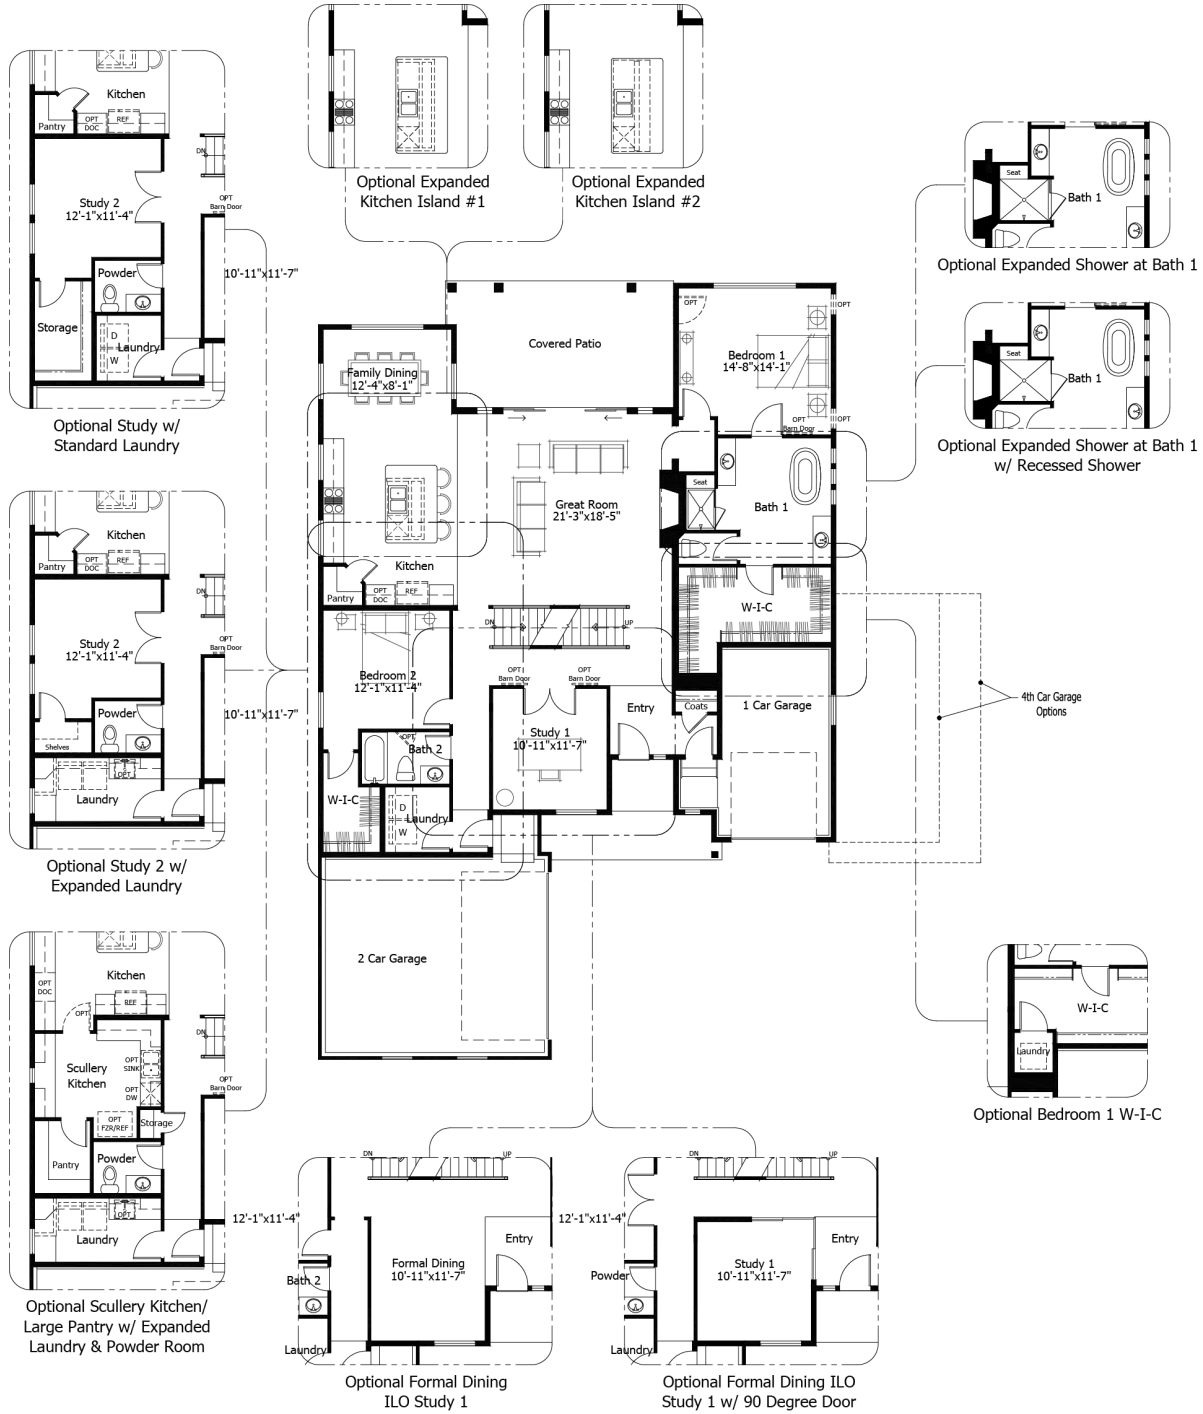

Priced From
\$918,500

2 Elevations Available

-  **3** Bedrooms
-  **0** Bathrooms
-  **5,174+** Sq. Ft.
-  **3** Car Garage

All square footage is approximate. Renderings are artist's conceptions and may vary slightly from the actual home. Homes may be built in reverse of plans shown, depending on site conditions. Minor architectural changes may be made occasionally at the option of the builder. Please contact your Sales Consultant for details.

Lower

All square footage is approximate. Renderings are artist's conceptions and may vary slightly from the actual home. Homes may be built in reverse of plans shown, depending on site conditions. Minor architectural changes may be made occasionally at the option of the builder. Please contact your Sales Consultant for details.

Main

All square footage is approximate. Renderings are artist's conceptions and may vary slightly from the actual home. Homes may be built in reverse of plans shown, depending on site conditions. Minor architectural changes may be made occasionally at the option of the builder. Please contact your Sales Consultant for details.