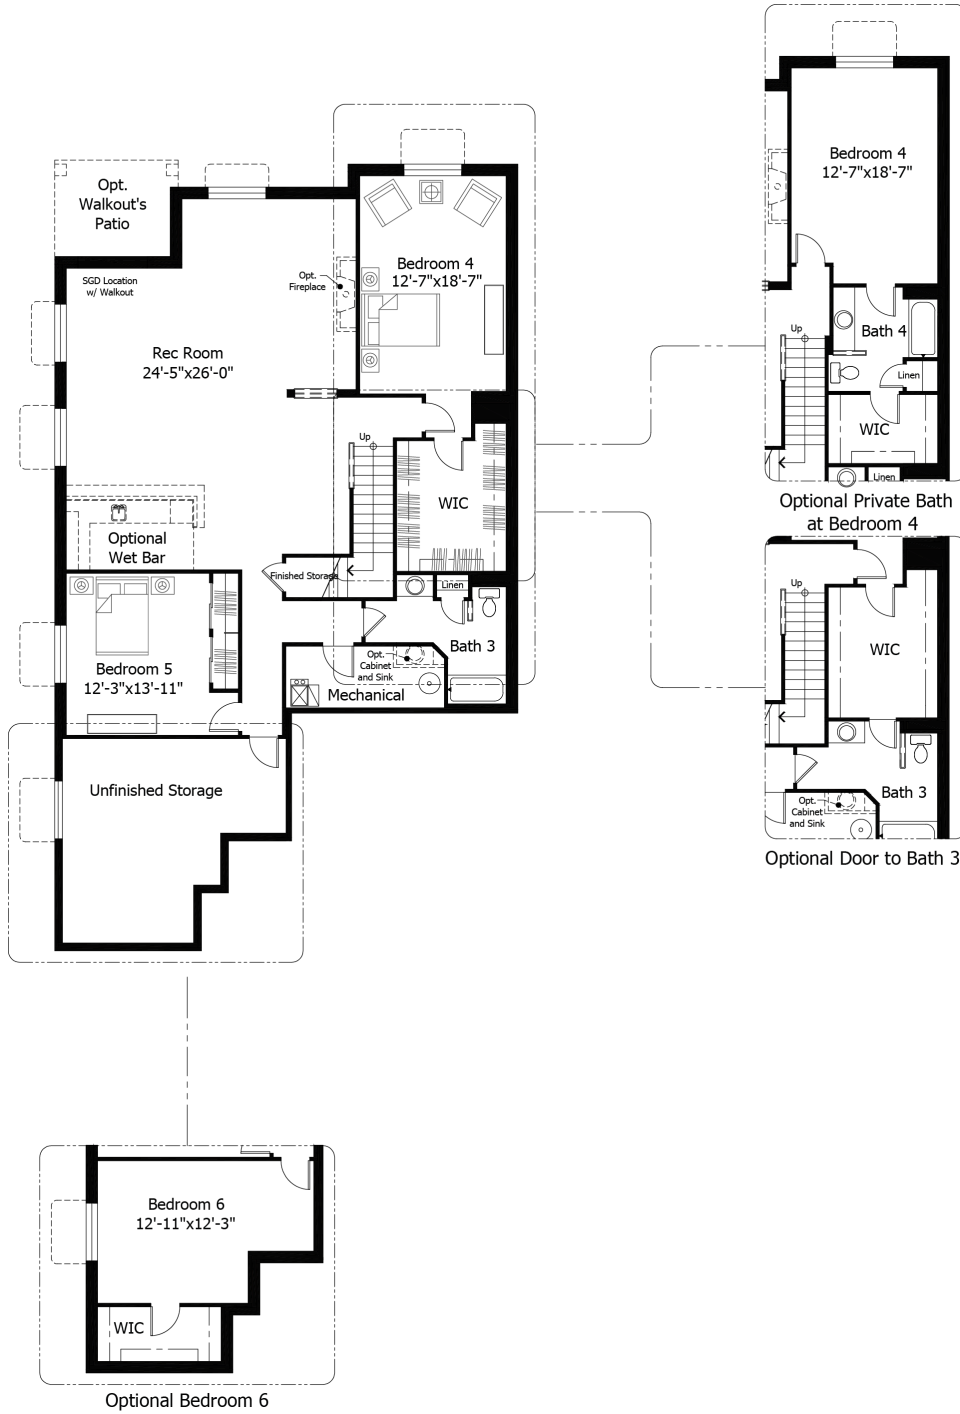

Single Family
Daybreak
Flying Horse

NEW HOME SPECIALIST
Call Us @ (719) 722-3865

Priced From
\$779,100

3 Elevations Available

-  **2** Bedrooms
-  **0** Bathrooms
-  **4,294+** Sq. Ft.
-  **2** Car Garage

All square footage is approximate. Renderings are artist's conceptions and may vary slightly from the actual home. Homes may be built in reverse of plans shown, depending on site conditions. Minor architectural changes may be made occasionally at the option of the builder. Please contact your Sales Consultant for details.

Lower

All square footage is approximate. Renderings are artist's conceptions and may vary slightly from the actual home. Homes may be built in reverse of plans shown, depending on site conditions. Minor architectural changes may be made occasionally at the option of the builder. Please contact your Sales Consultant for details.