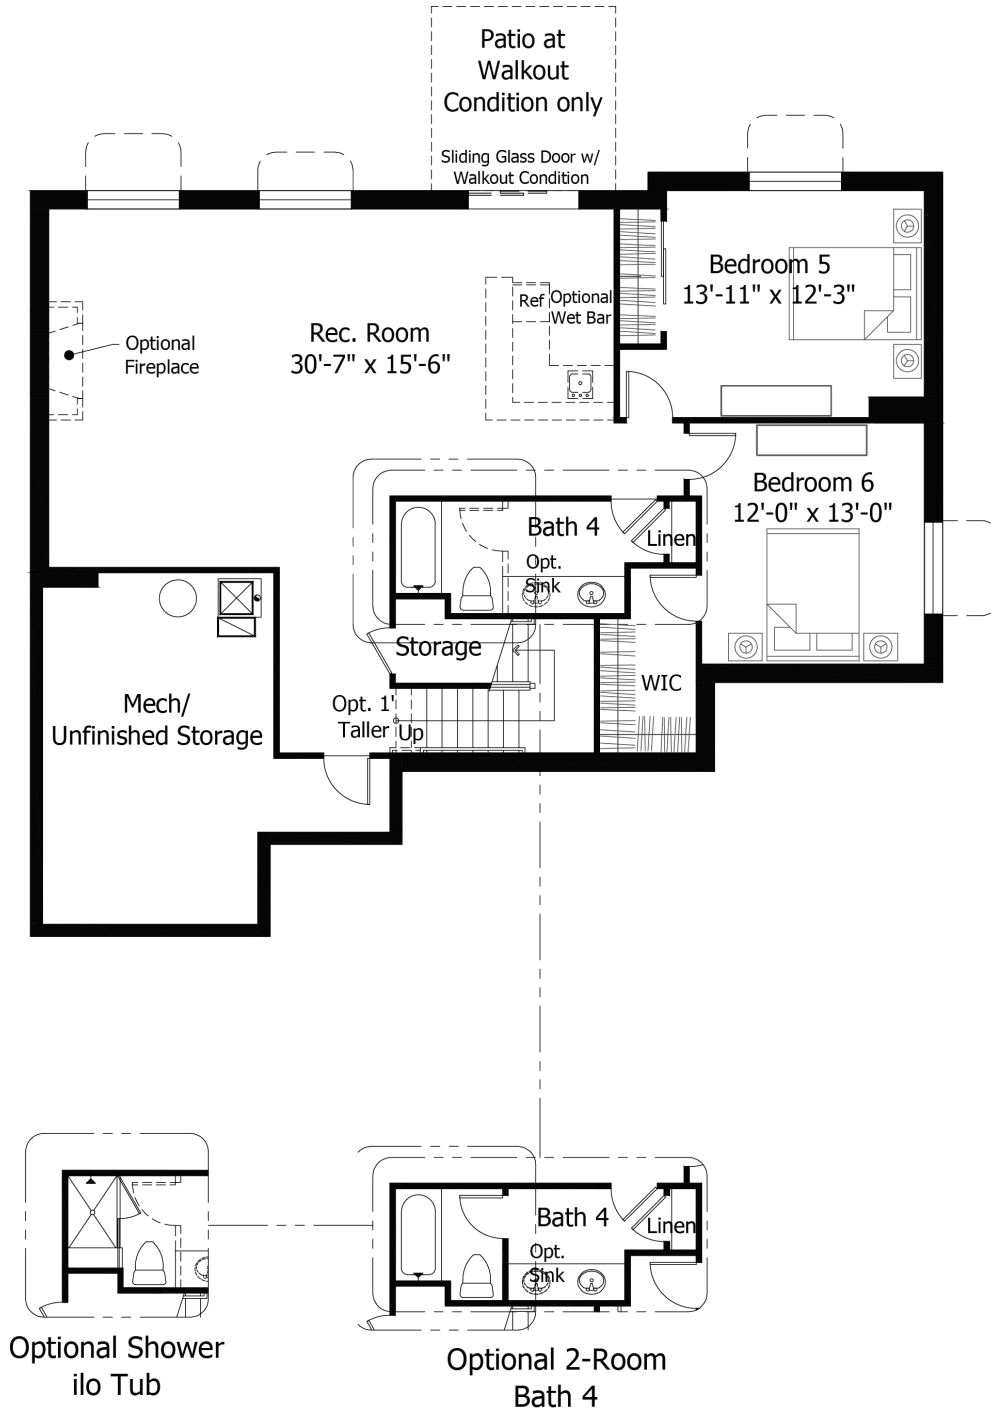

Single Family
Grand Mesa
Flying Horse

Priced From
\$934,200

2 Elevations Available

-  **3** Bedrooms
-  **0** Bathrooms
-  **5,221+** Sq. Ft.
-  **3** Car Garage

All square footage is approximate. Renderings are artist's conceptions and may vary slightly from the actual home. Homes may be built in reverse of plans shown, depending on site conditions. Minor architectural changes may be made occasionally at the option of the builder. Please contact your Sales Consultant for details.

Lower

All square footage is approximate. Renderings are artist's conceptions and may vary slightly from the actual home. Homes may be built in reverse of plans shown, depending on site conditions. Minor architectural changes may be made occasionally at the option of the builder. Please contact your Sales Consultant for details.