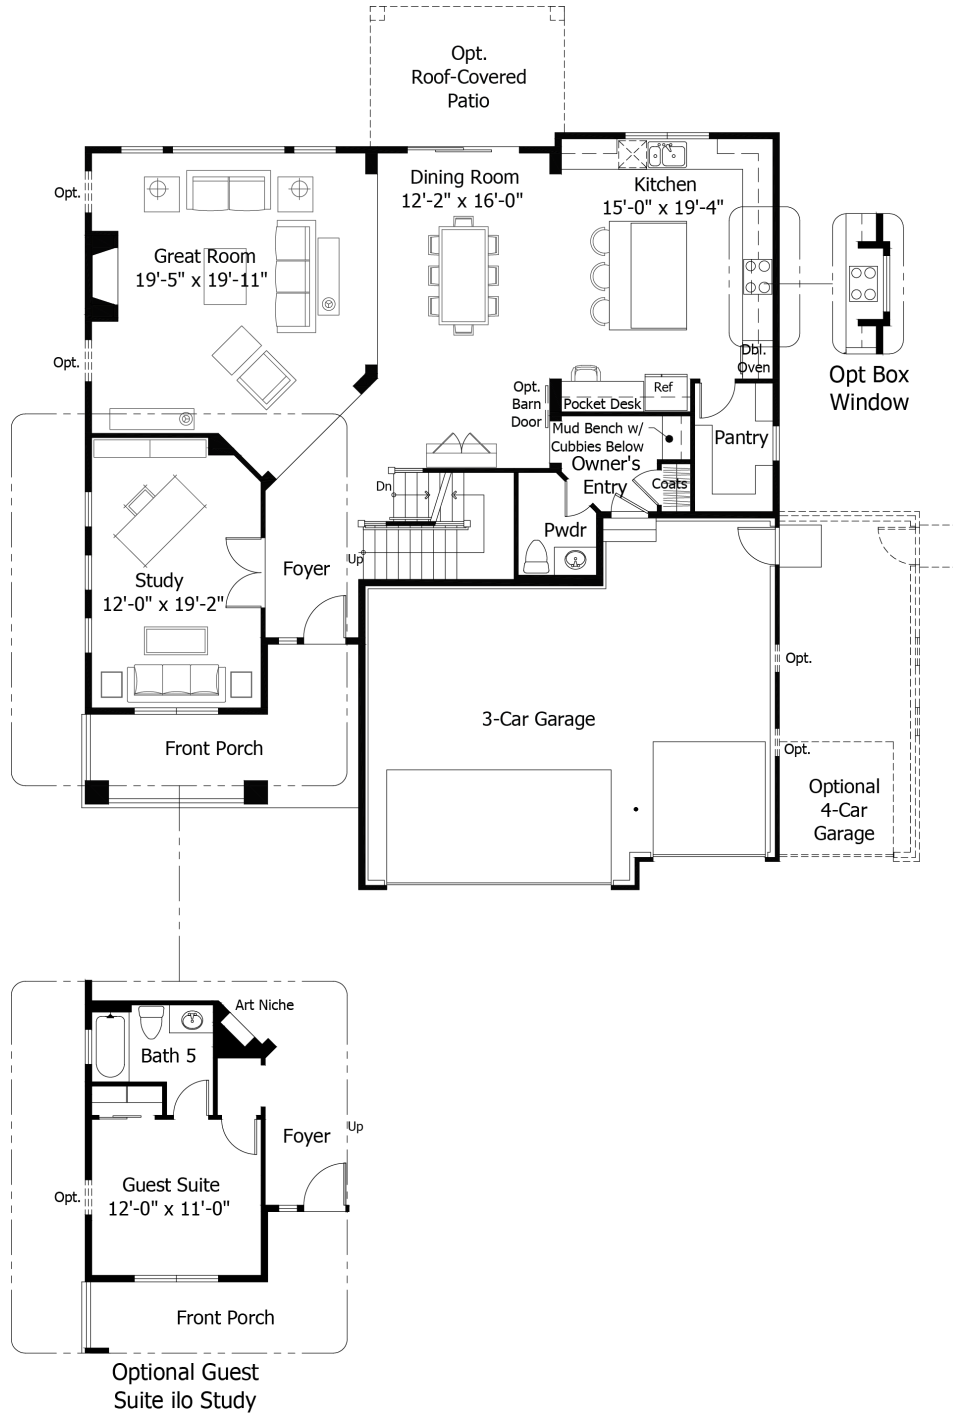

Main

All square footage is approximate. Renderings are artist's conceptions and may vary slightly from the actual home. Homes may be built in reverse of plans shown, depending on site conditions. Minor architectural changes may be made occasionally at the option of the builder. Please contact your Sales Consultant for details.