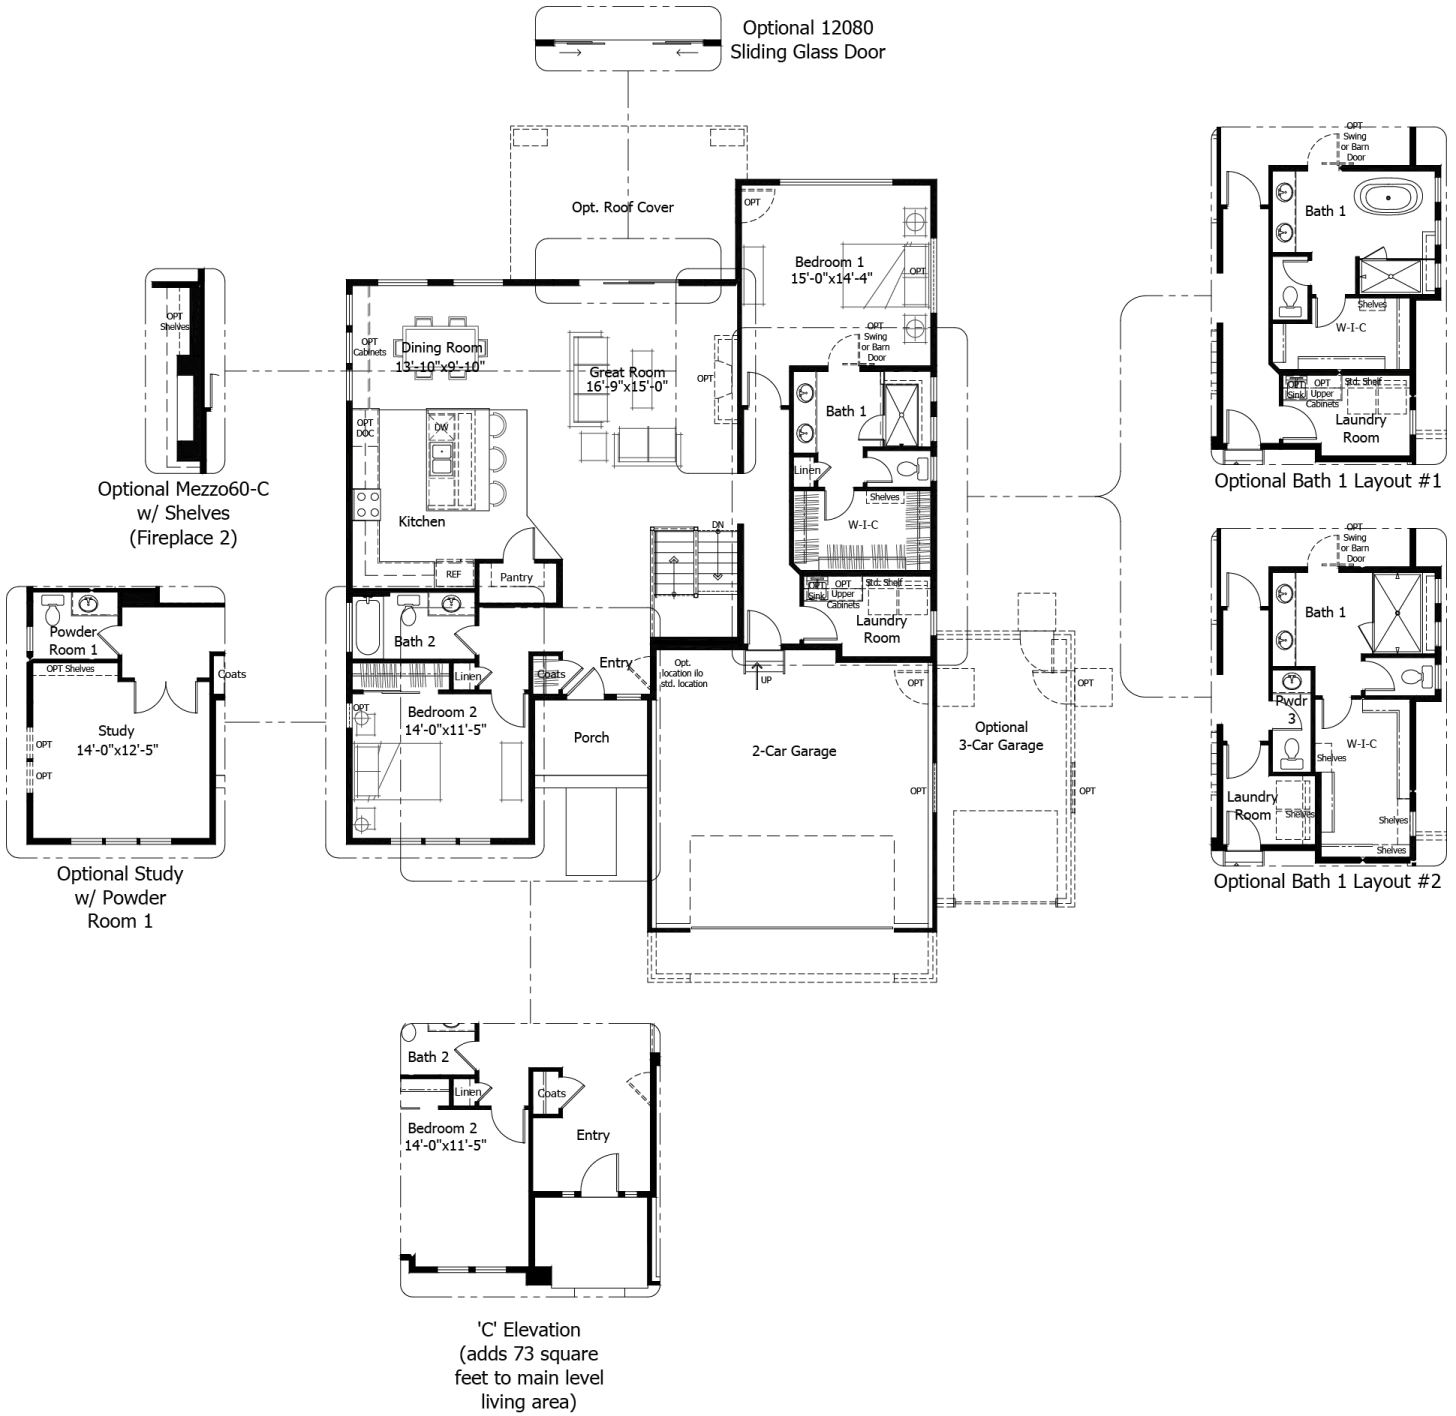

Single Family
Hillspire II
Flying Horse

NEW HOME SPECIALIST

Call Us @ (719) 722-3865

Priced From
\$739,300

3 Elevations Available

-  **1** Bedrooms
-  **0** Bathrooms
-  **3,580+** Sq. Ft.
-  **2** Car Garage

All square footage is approximate. Renderings are artist's conceptions and may vary slightly from the actual home. Homes may be built in reverse of plans shown, depending on site conditions. Minor architectural changes may be made occasionally at the option of the builder. Please contact your Sales Consultant for details.

Main

All square footage is approximate. Renderings are artist's conceptions and may vary slightly from the actual home. Homes may be built in reverse of plans shown, depending on site conditions. Minor architectural changes may be made occasionally at the option of the builder. Please contact your Sales Consultant for details.