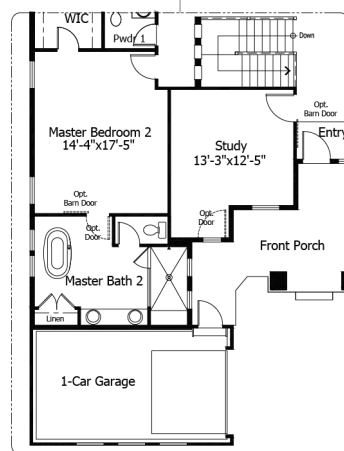

Priced From
\$940,500

3 Elevations Available

-  **2** Bedrooms
-  **0** Bathrooms
-  **5,242+** Sq. Ft.
-  **3** Car Garage

All square footage is approximate. Renderings are artist's conceptions and may vary slightly from the actual home. Homes may be built in reverse of plans shown, depending on site conditions. Minor architectural changes may be made occasionally at the option of the builder. Please contact your Sales Consultant for details.

Main

Expanded Main Level -
Multigenerational Suite Option

Expanded Main Level -
Master Bedroom #2 Option

All square footage is approximate. Renderings are artist's conceptions and may vary slightly from the actual home. Homes may be built in reverse of plans shown, depending on site conditions. Minor architectural changes may be made occasionally at the option of the builder. Please contact your Sales Consultant for details.