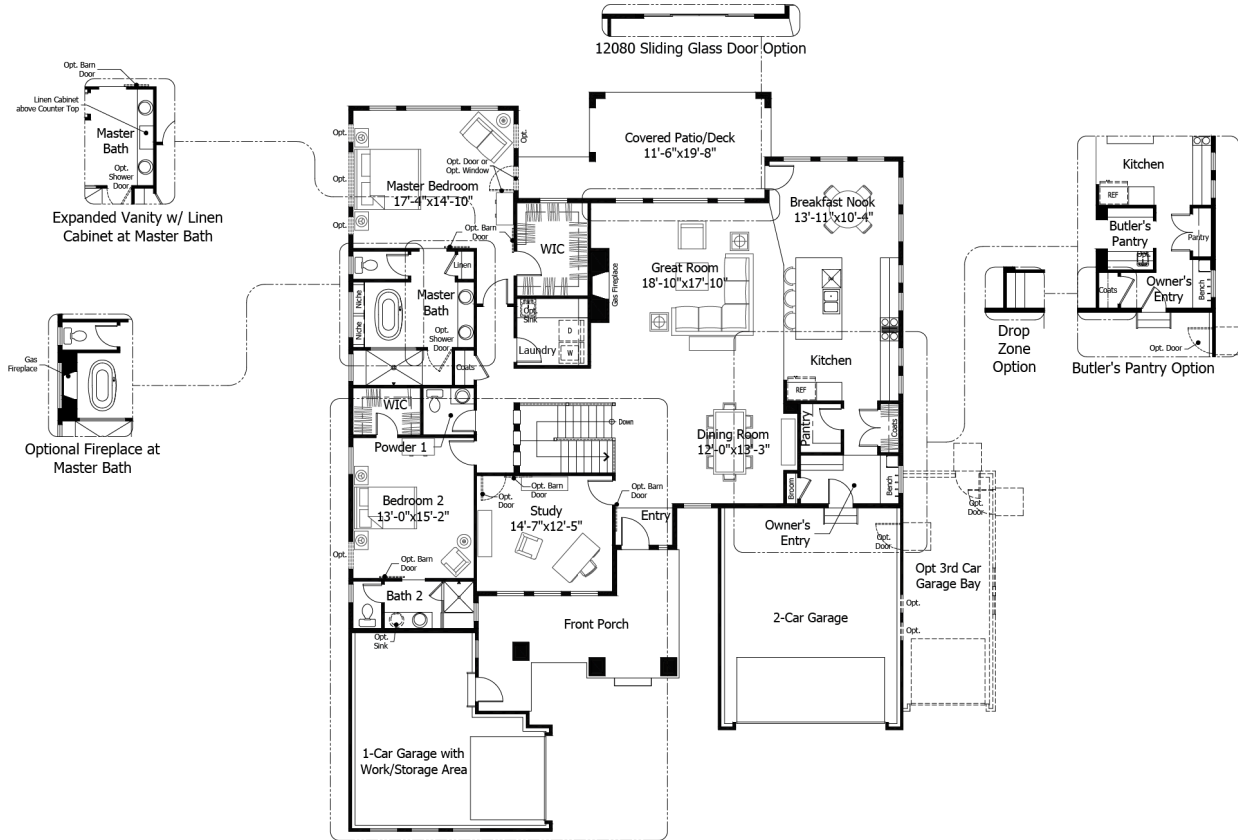

Priced From
\$940,500

3 Elevations Available

-  **2** Bedrooms
-  **0** Bathrooms
-  **5,242+** Sq. Ft.
-  **3** Car Garage

All square footage is approximate. Renderings are artist's conceptions and may vary slightly from the actual home. Homes may be built in reverse of plans shown, depending on site conditions. Minor architectural changes may be made occasionally at the option of the builder. Please contact your Sales Consultant for details.

Main

Expanded Main Level -
Multigenerational Suite Option

Expanded Main Level -
Master Bedroom #2 Option

All square footage is approximate. Renderings are artist's conceptions and may vary slightly from the actual home. Homes may be built in reverse of plans shown, depending on site conditions. Minor architectural changes may be made occasionally at the option of the builder. Please contact your Sales Consultant for details.