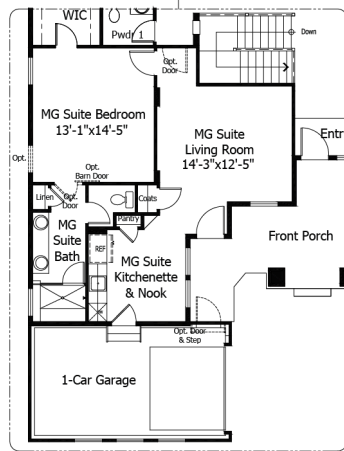

Priced From
\$940,500

3 Elevations Available

-  **2** Bedrooms
-  **0** Bathrooms
-  **5,242+** Sq. Ft.
-  **3** Car Garage

All square footage is approximate. Renderings are artist's conceptions and may vary slightly from the actual home. Homes may be built in reverse of plans shown, depending on site conditions. Minor architectural changes may be made occasionally at the option of the builder. Please contact your Sales Consultant for details.

Main

Expanded Main Level -
Multigenerational Suite Option

Expanded Main Level -
Master Bedroom #2 Option

All square footage is approximate. Renderings are artist's conceptions and may vary slightly from the actual home. Homes may be built in reverse of plans shown, depending on site conditions. Minor architectural changes may be made occasionally at the option of the builder. Please contact your Sales Consultant for details.