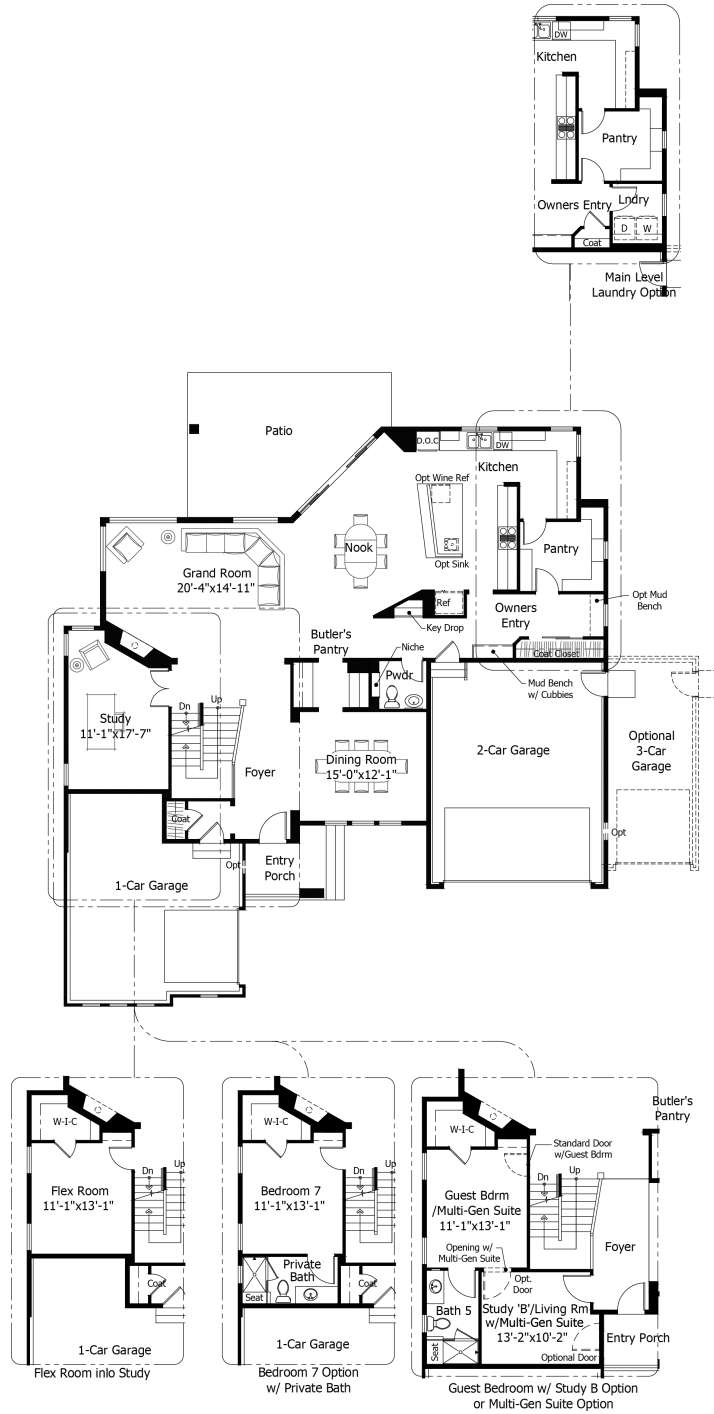

Main

All square footage is approximate. Renderings are artist's conceptions and may vary slightly from the actual home. Homes may be built in reverse of plans shown, depending on site conditions. Minor architectural changes may be made occasionally at the option of the builder. Please contact your Sales Consultant for details.