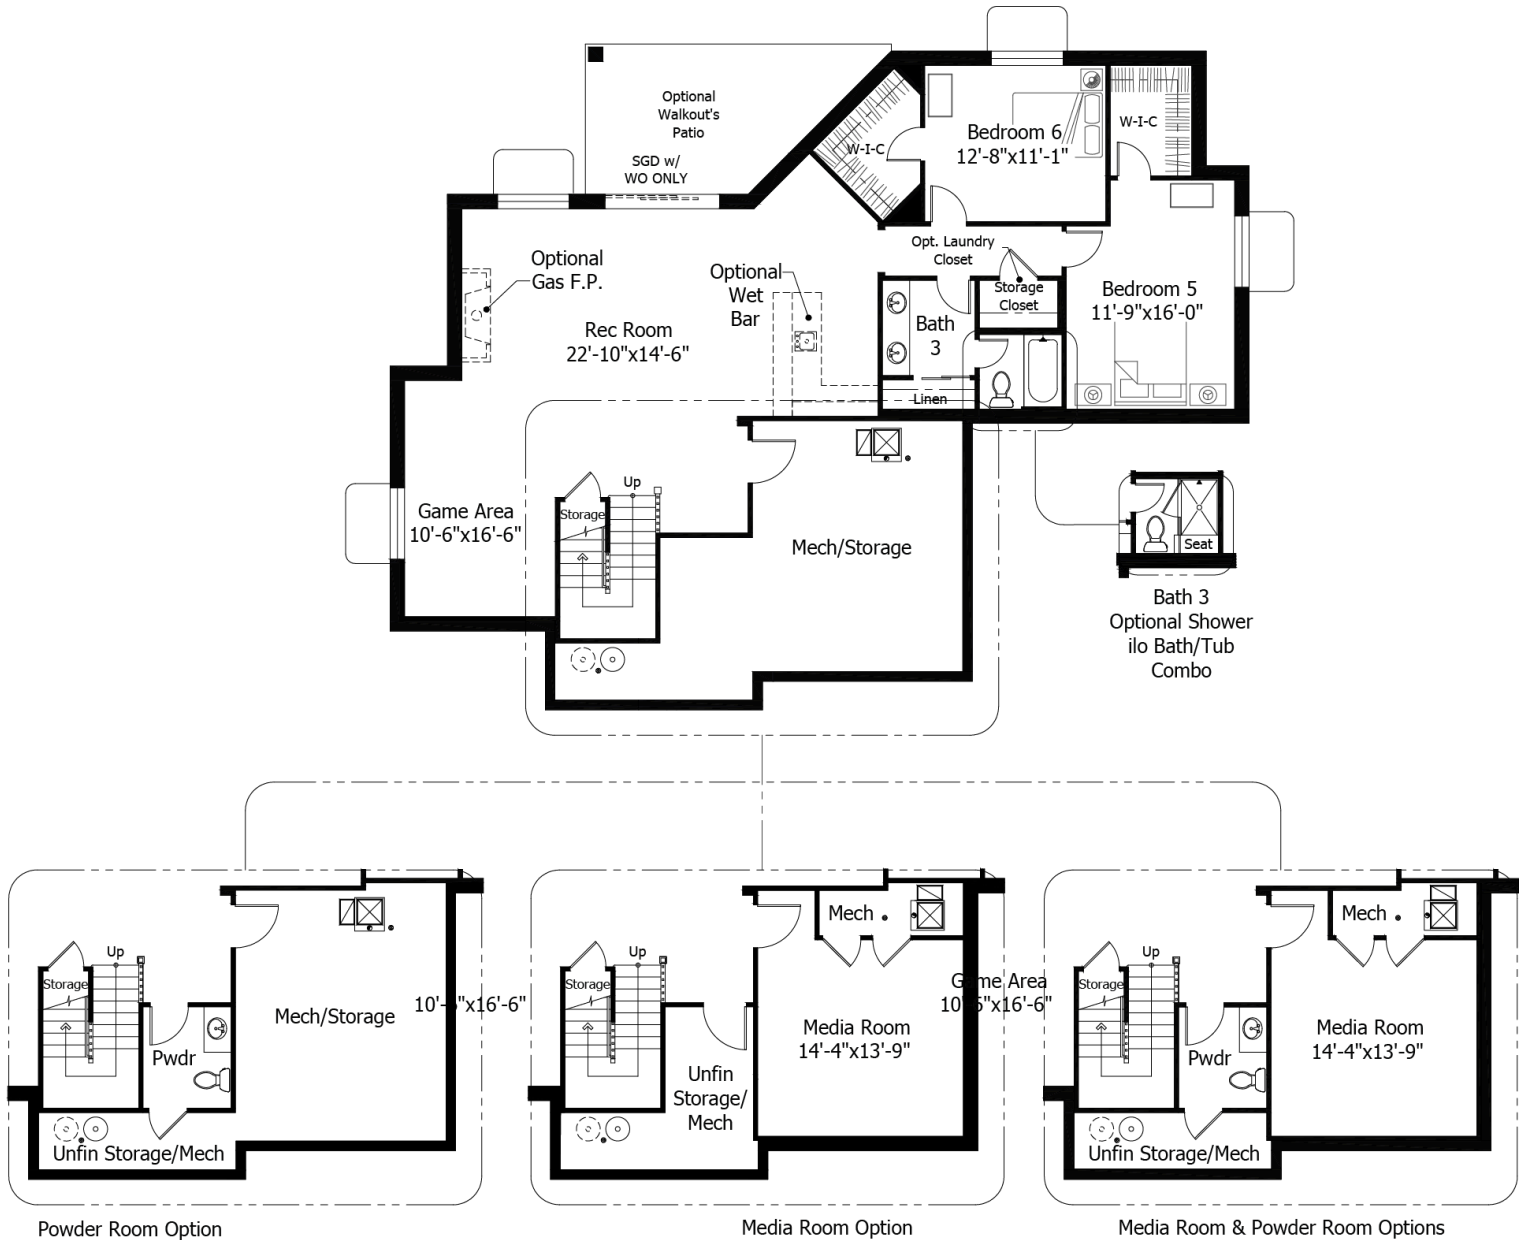

Single Family  
**St. James**  
Flying Horse

**NEW HOME SPECIALIST**

Call Us @ (719) 722-3865

**Priced From**  
**\$1,028,800**

**2 Elevations Available**

-  **3** Bedrooms
-  **0** Bathrooms
-  **5,827+** Sq. Ft.
-  **3** Car Garage

All square footage is approximate. Renderings are artist's conceptions and may vary slightly from the actual home. Homes may be built in reverse of plans shown, depending on site conditions. Minor architectural changes may be made occasionally at the option of the builder. Please contact your Sales Consultant for details.

Lower

All square footage is approximate. Renderings are artist's conceptions and may vary slightly from the actual home. Homes may be built in reverse of plans shown, depending on site conditions. Minor architectural changes may be made occasionally at the option of the builder. Please contact your Sales Consultant for details.