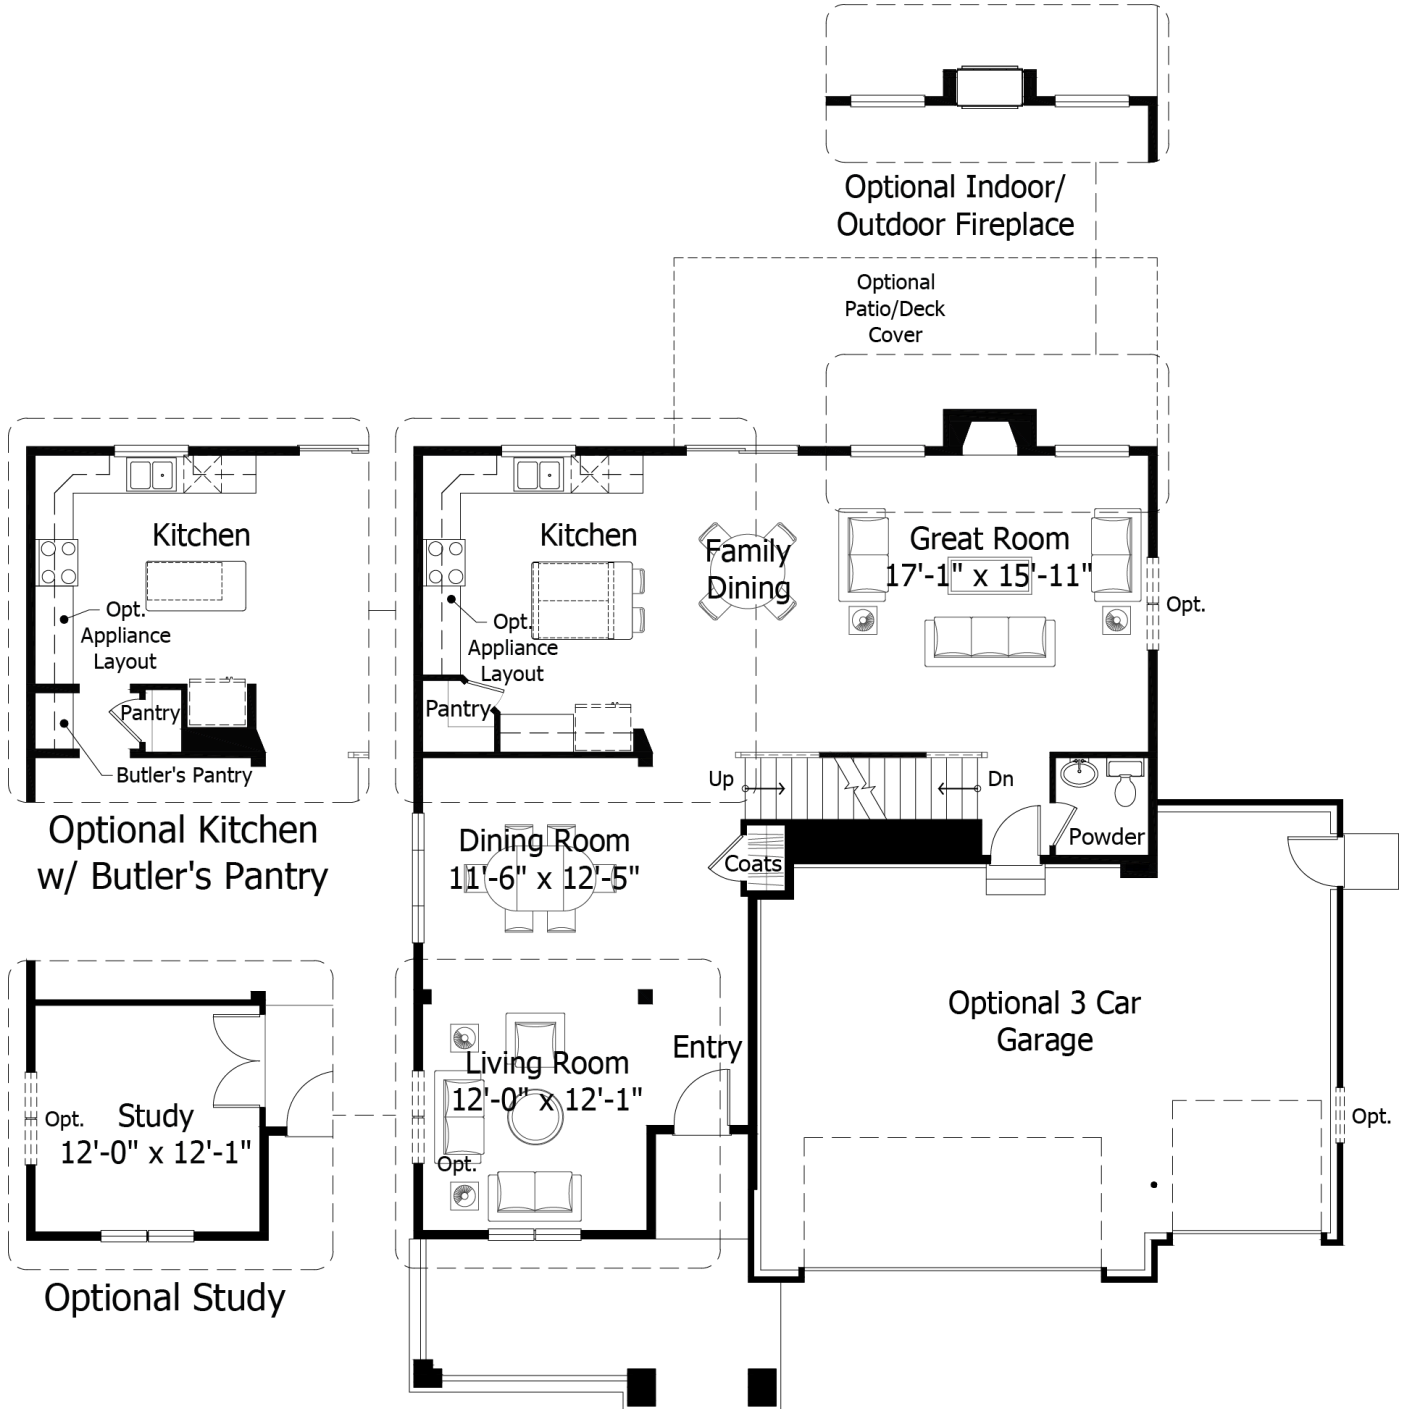

Main

All square footage is approximate. Renderings are artist's conceptions and may vary slightly from the actual home. Homes may be built in reverse of plans shown, depending on site conditions. Minor architectural changes may be made occasionally at the option of the builder. Please contact your Sales Consultant for details.