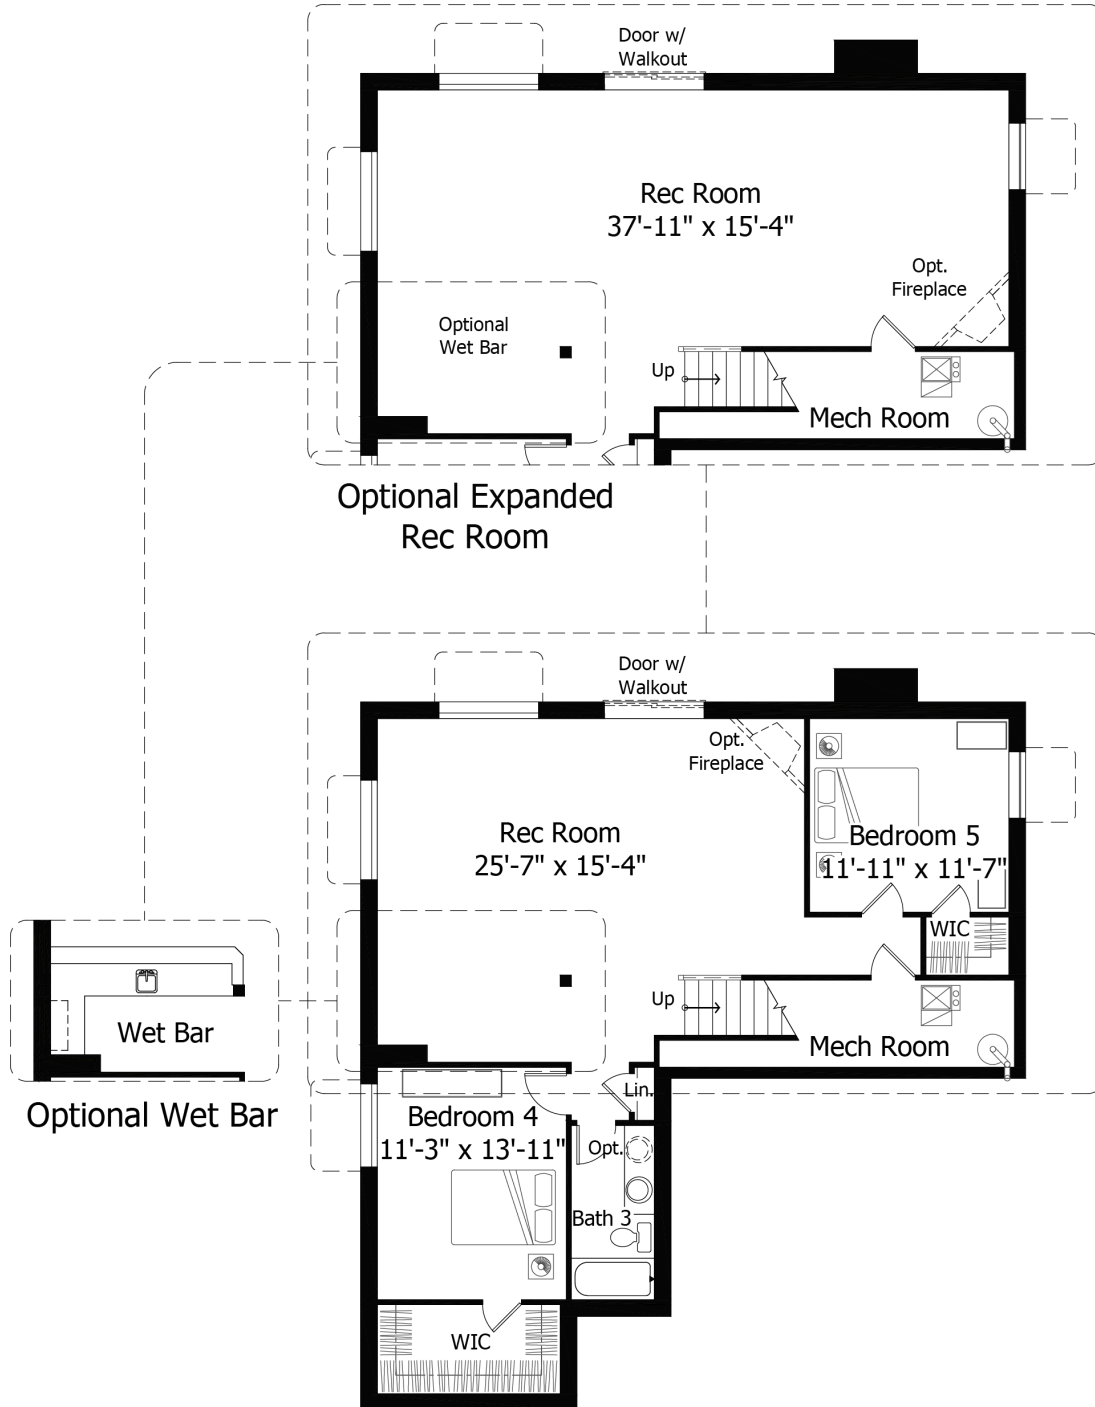

Priced From
\$743,300

2 Elevations Available

-  **3** Bedrooms
-  **0** Bathrooms
-  **3,932+** Sq. Ft.
-  **2** Car Garage

All square footage is approximate. Renderings are artist's conceptions and may vary slightly from the actual home. Homes may be built in reverse of plans shown, depending on site conditions. Minor architectural changes may be made occasionally at the option of the builder. Please contact your Sales Consultant for details.

Lower

All square footage is approximate. Renderings are artist's conceptions and may vary slightly from the actual home. Homes may be built in reverse of plans shown, depending on site conditions. Minor architectural changes may be made occasionally at the option of the builder. Please contact your Sales Consultant for details.