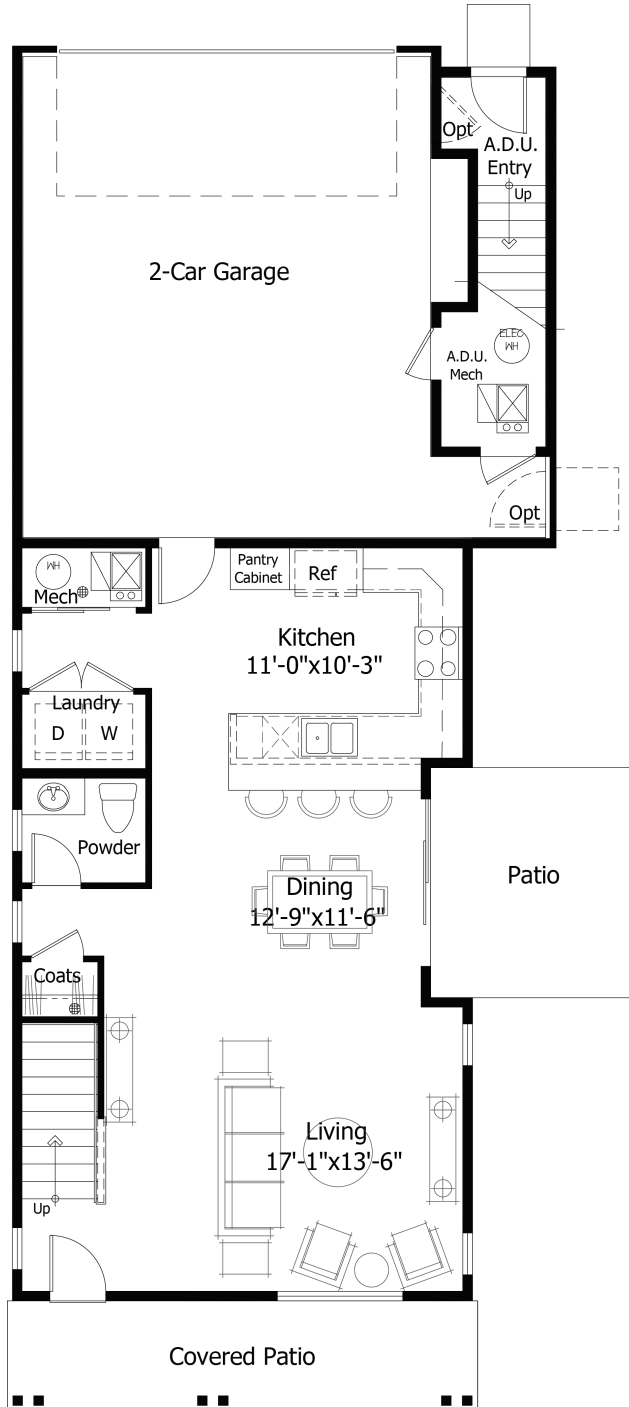

Main

All square footage is approximate. Renderings are artist's conceptions and may vary slightly from the actual home. Homes may be built in reverse of plans shown, depending on site conditions. Minor architectural changes may be made occasionally at the option of the builder. Please contact your Sales Consultant for details.