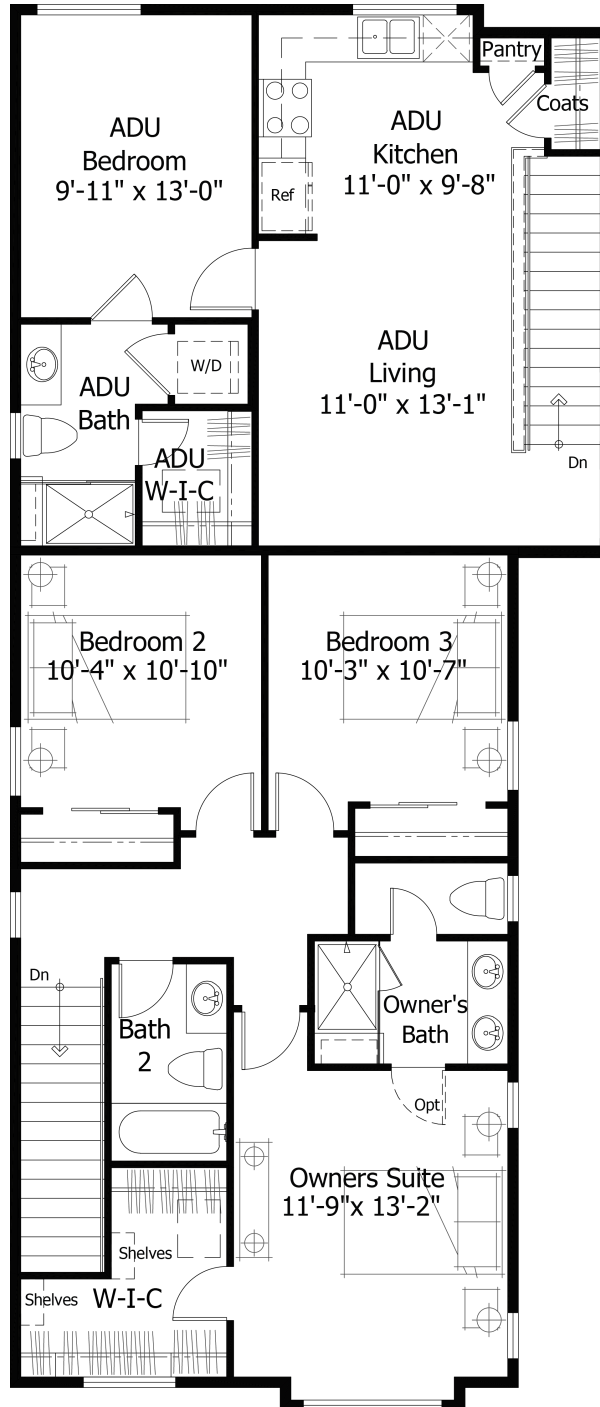

Upper

All square footage is approximate. Renderings are artist's conceptions and may vary slightly from the actual home. Homes may be built in reverse of plans shown, depending on site conditions. Minor architectural changes may be made occasionally at the option of the builder. Please contact your Sales Consultant for details.