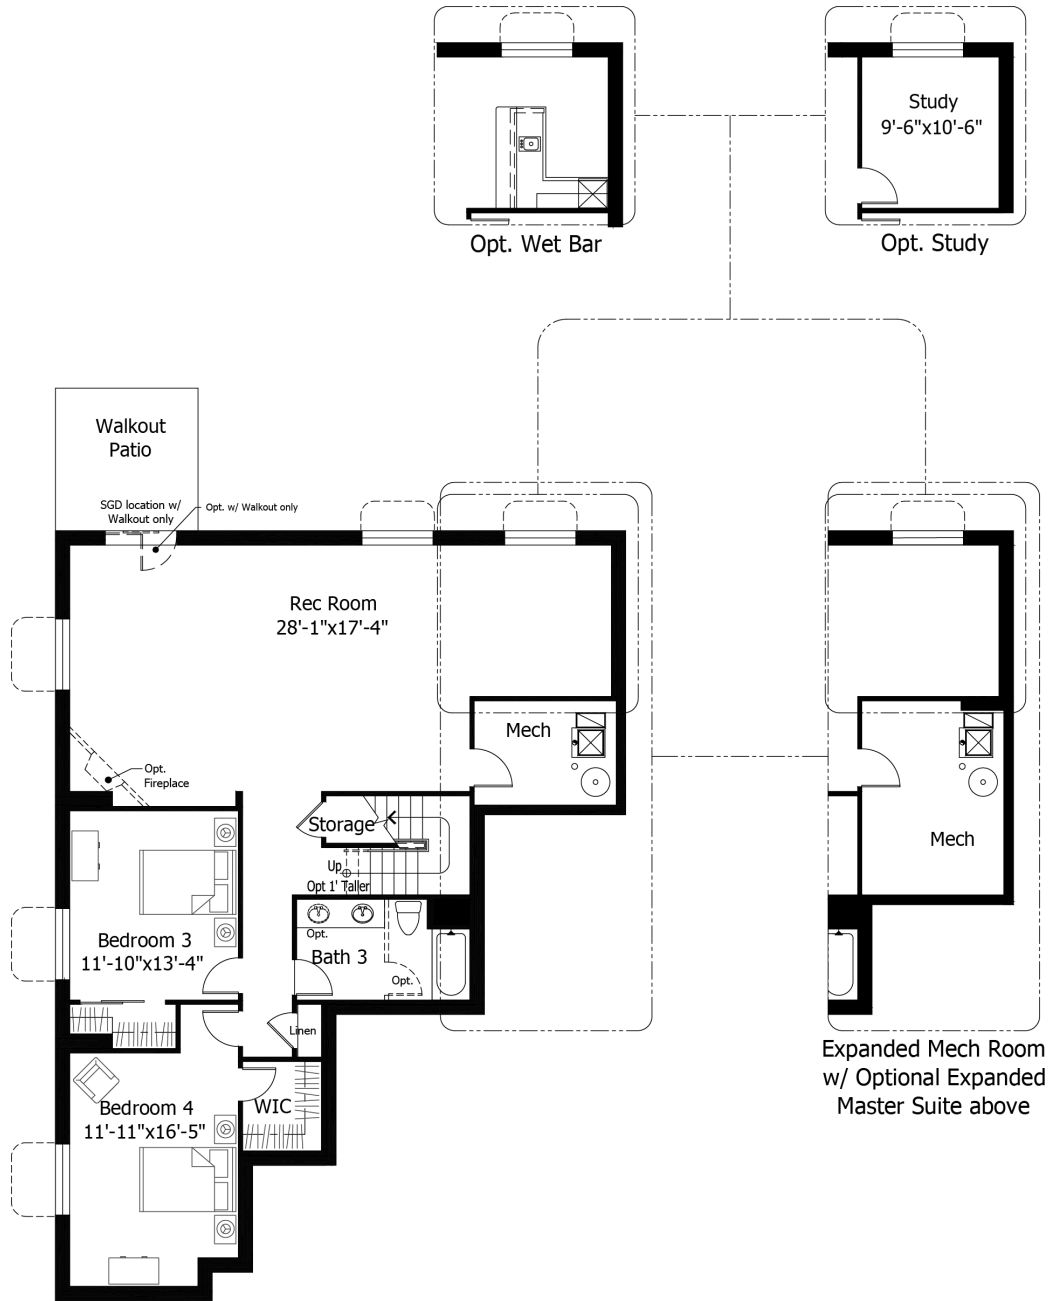

Single Family  
**Celebration**  
Greenways at Sand Creek

**NEW HOME SPECIALIST**  
Call Us @ (719) 249-8212

**Priced From**  
**\$649,800**

**4 Elevations Available**

-  **2** Bedrooms
-  **0** Bathrooms
-  **3,094+** Sq. Ft.
-  **3** Car Garage

All square footage is approximate. Renderings are artist's conceptions and may vary slightly from the actual home. Homes may be built in reverse of plans shown, depending on site conditions. Minor architectural changes may be made occasionally at the option of the builder. Please contact your Sales Consultant for details.

### Lower

Finished Basement

All square footage is approximate. Renderings are artist's conceptions and may vary slightly from the actual home. Homes may be built in reverse of plans shown, depending on site conditions. Minor architectural changes may be made occasionally at the option of the builder. Please contact your Sales Consultant for details.