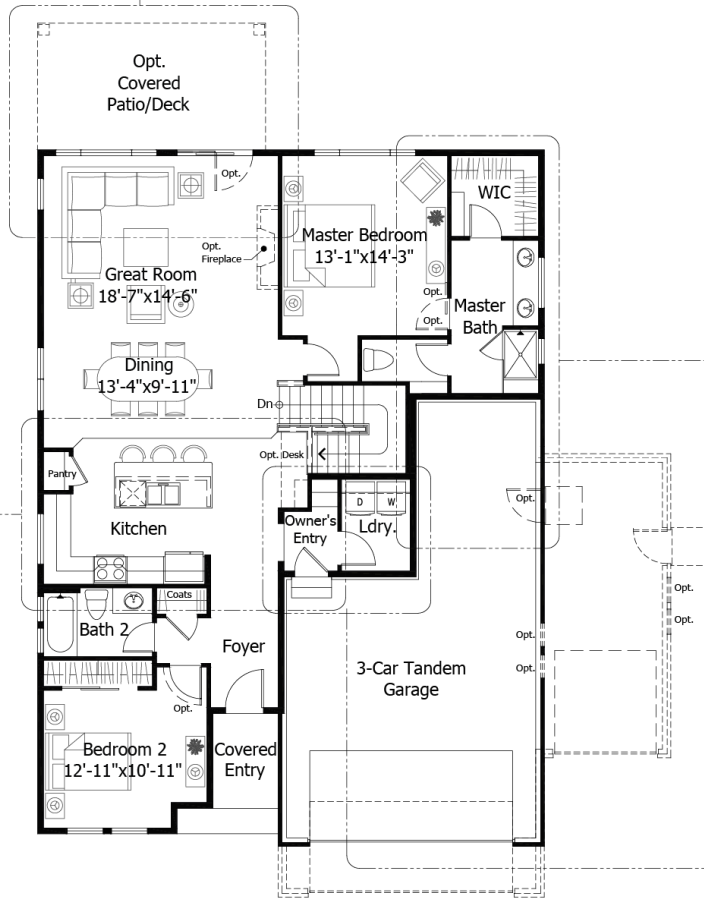

Main

All square footage is approximate. Renderings are artist's conceptions and may vary slightly from the actual home. Homes may be built in reverse of plans shown, depending on site conditions. Minor architectural changes may be made occasionally at the option of the builder. Please contact your Sales Consultant for details.