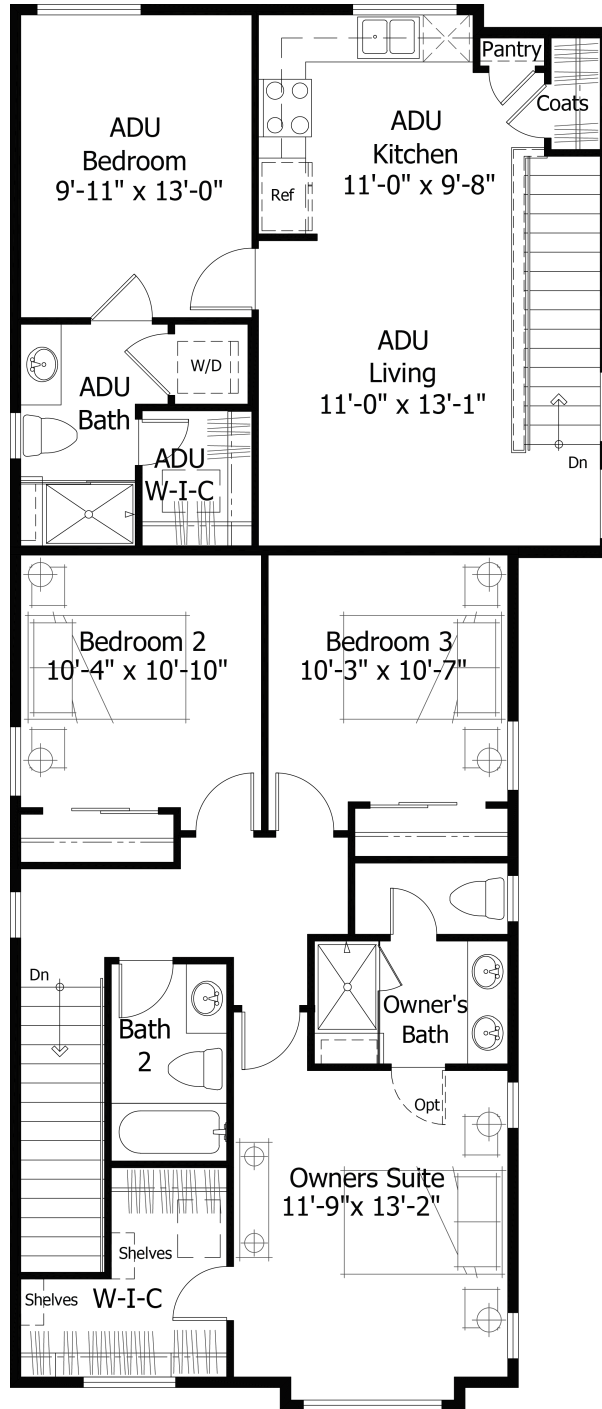

Upper

All square footage is approximate. Renderings are artist's conceptions and may vary slightly from the actual home. Homes may be built in reverse of plans shown, depending on site conditions. Minor architectural changes may be made occasionally at the option of the builder. Please contact your Sales Consultant for details.