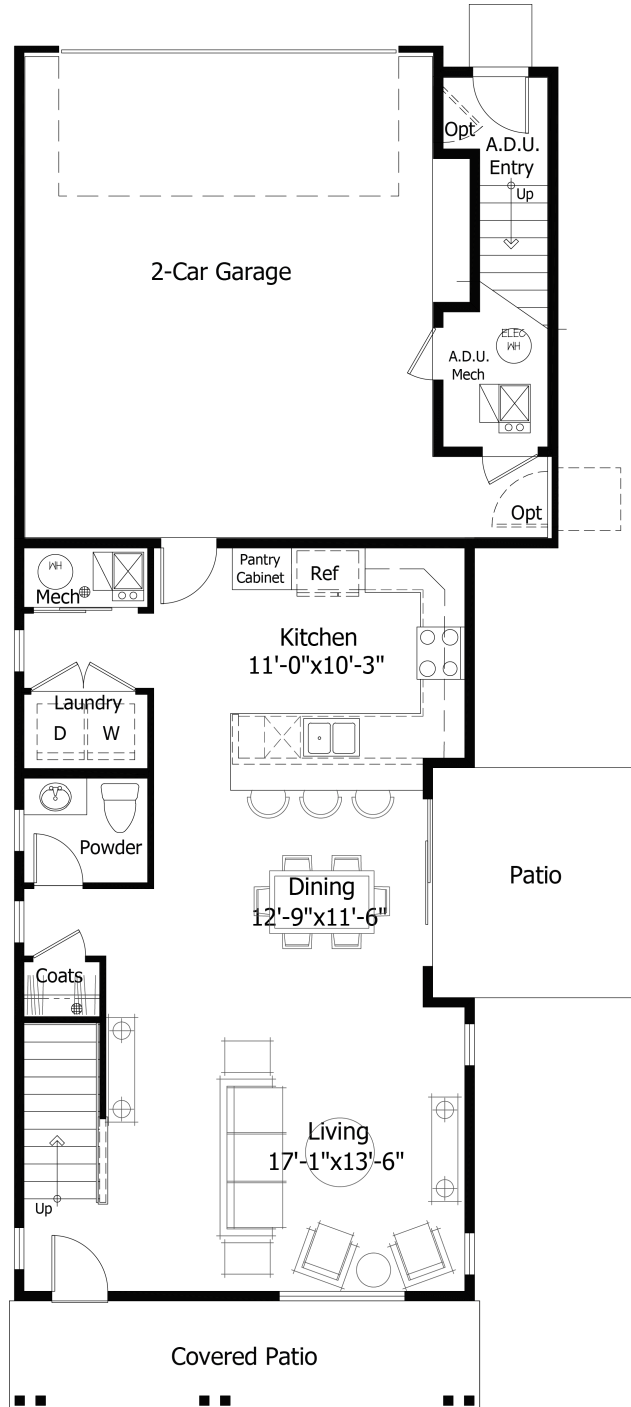

Priced From
\$484,400

3 Elevations Available

-  **4** Bedrooms
-  **0** Bathrooms
-  **2,100+** Sq. Ft.
-  **2** Car Garage

All square footage is approximate. Renderings are artist's conceptions and may vary slightly from the actual home. Homes may be built in reverse of plans shown, depending on site conditions. Minor architectural changes may be made occasionally at the option of the builder. Please contact your Sales Consultant for details.

Main

All square footage is approximate. Renderings are artist's conceptions and may vary slightly from the actual home. Homes may be built in reverse of plans shown, depending on site conditions. Minor architectural changes may be made occasionally at the option of the builder. Please contact your Sales Consultant for details.