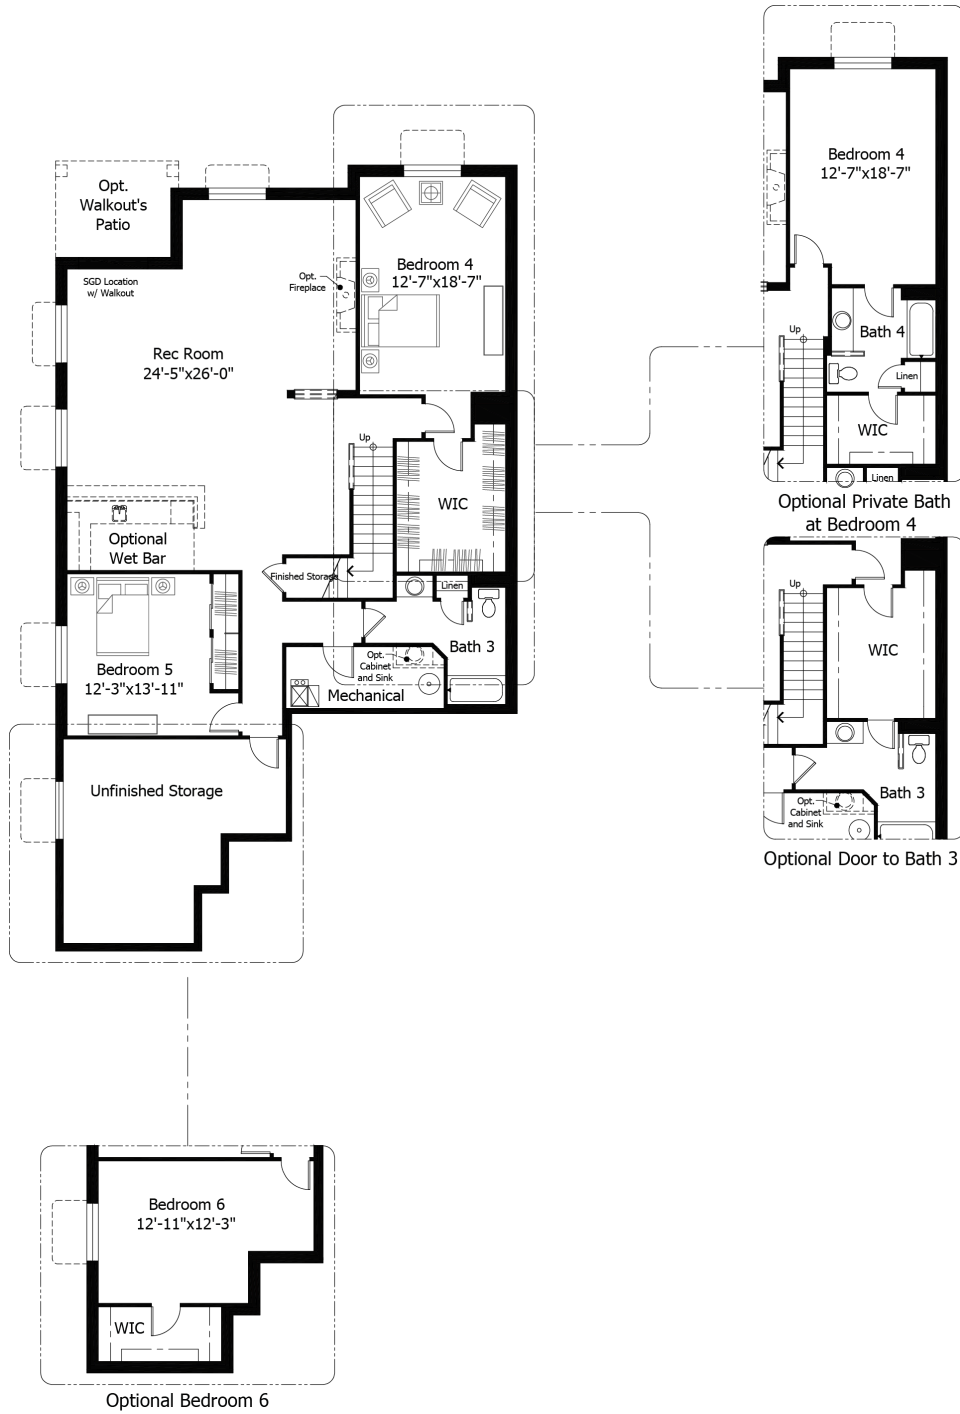

Single Family
Daybreak
Percheron

NEW HOME SPECIALIST
Call Us @ (719) 888-3223

Priced From
\$665,500

3 Elevations Available

-  **2** Bedrooms
-  **0** Bathrooms
-  **4,294+** Sq. Ft.
-  **2** Car Garage

All square footage is approximate. Renderings are artist's conceptions and may vary slightly from the actual home. Homes may be built in reverse of plans shown, depending on site conditions. Minor architectural changes may be made occasionally at the option of the builder. Please contact your Sales Consultant for details.

Lower

All square footage is approximate. Renderings are artist's conceptions and may vary slightly from the actual home. Homes may be built in reverse of plans shown, depending on site conditions. Minor architectural changes may be made occasionally at the option of the builder. Please contact your Sales Consultant for details.

Main

All square footage is approximate. Renderings are artist's conceptions and may vary slightly from the actual home. Homes may be built in reverse of plans shown, depending on site conditions. Minor architectural changes may be made occasionally at the option of the builder. Please contact your Sales Consultant for details.