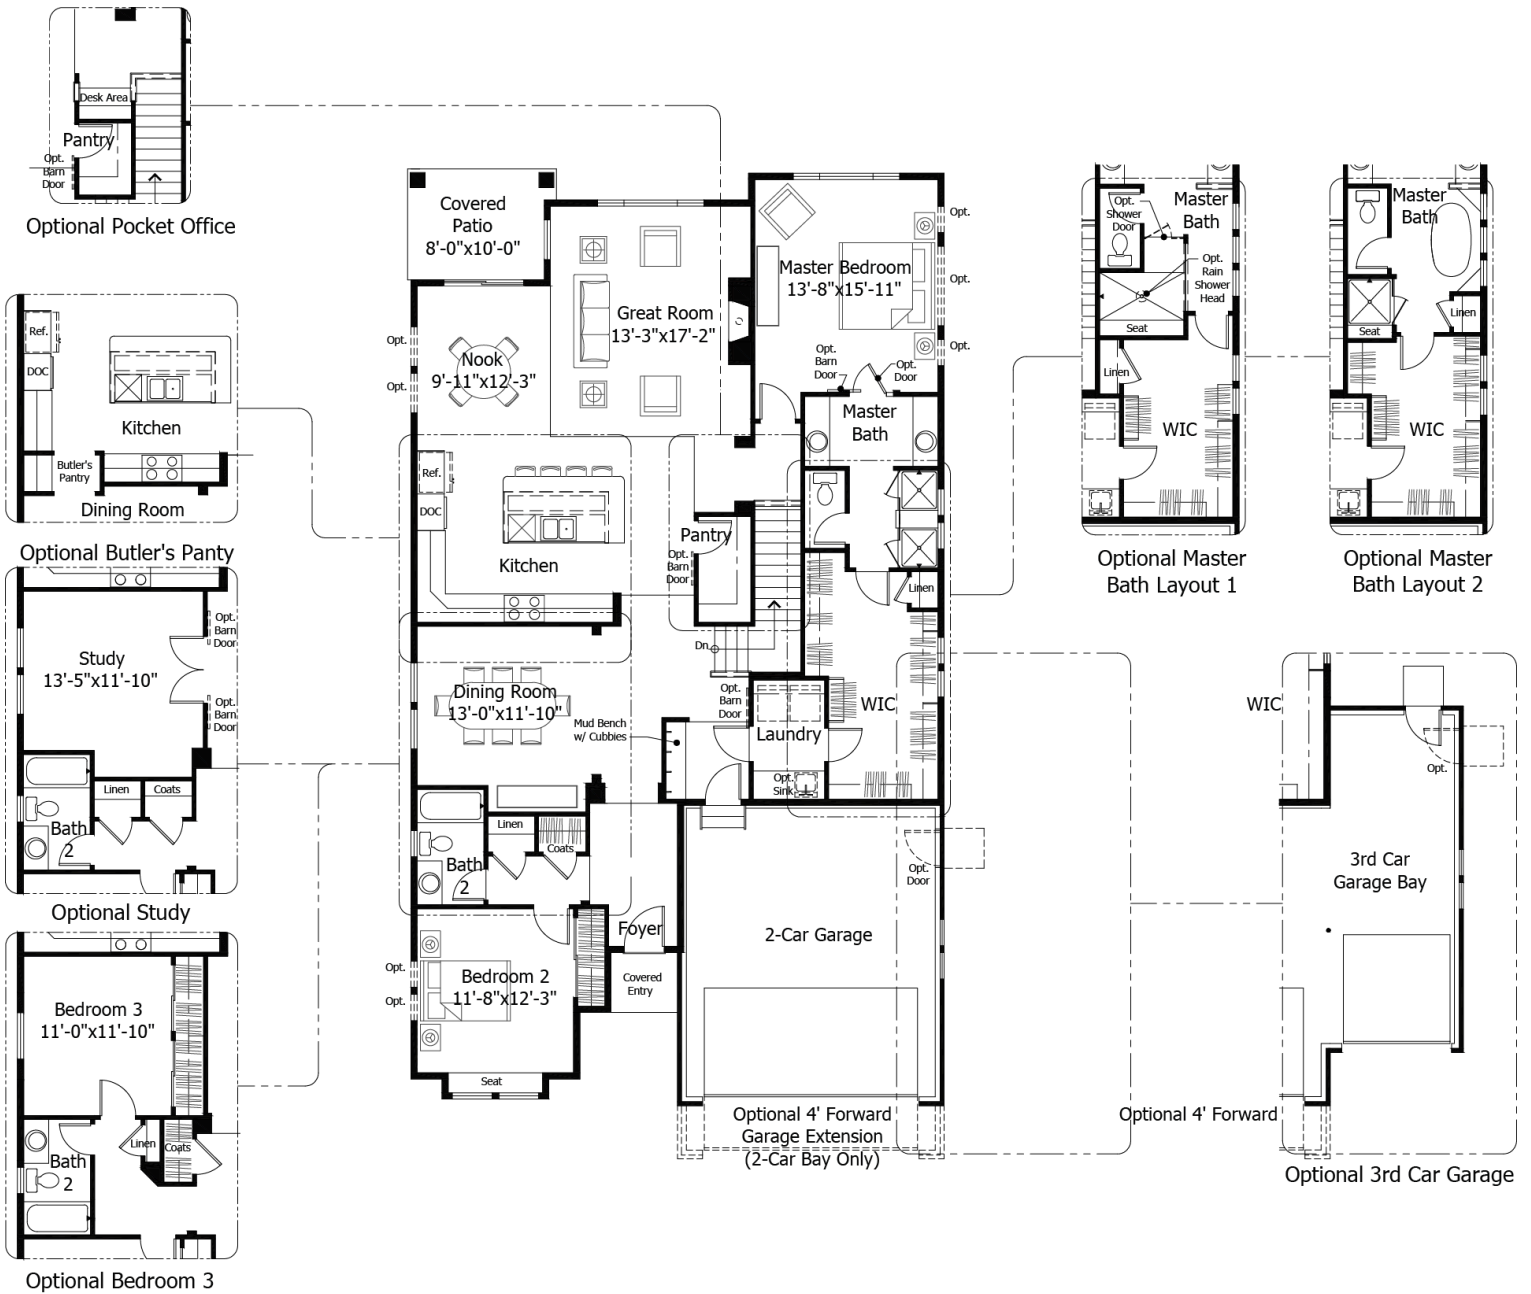

Main

All square footage is approximate. Renderings are artist's conceptions and may vary slightly from the actual home. Homes may be built in reverse of plans shown, depending on site conditions. Minor architectural changes may be made occasionally at the option of the builder. Please contact your Sales Consultant for details.