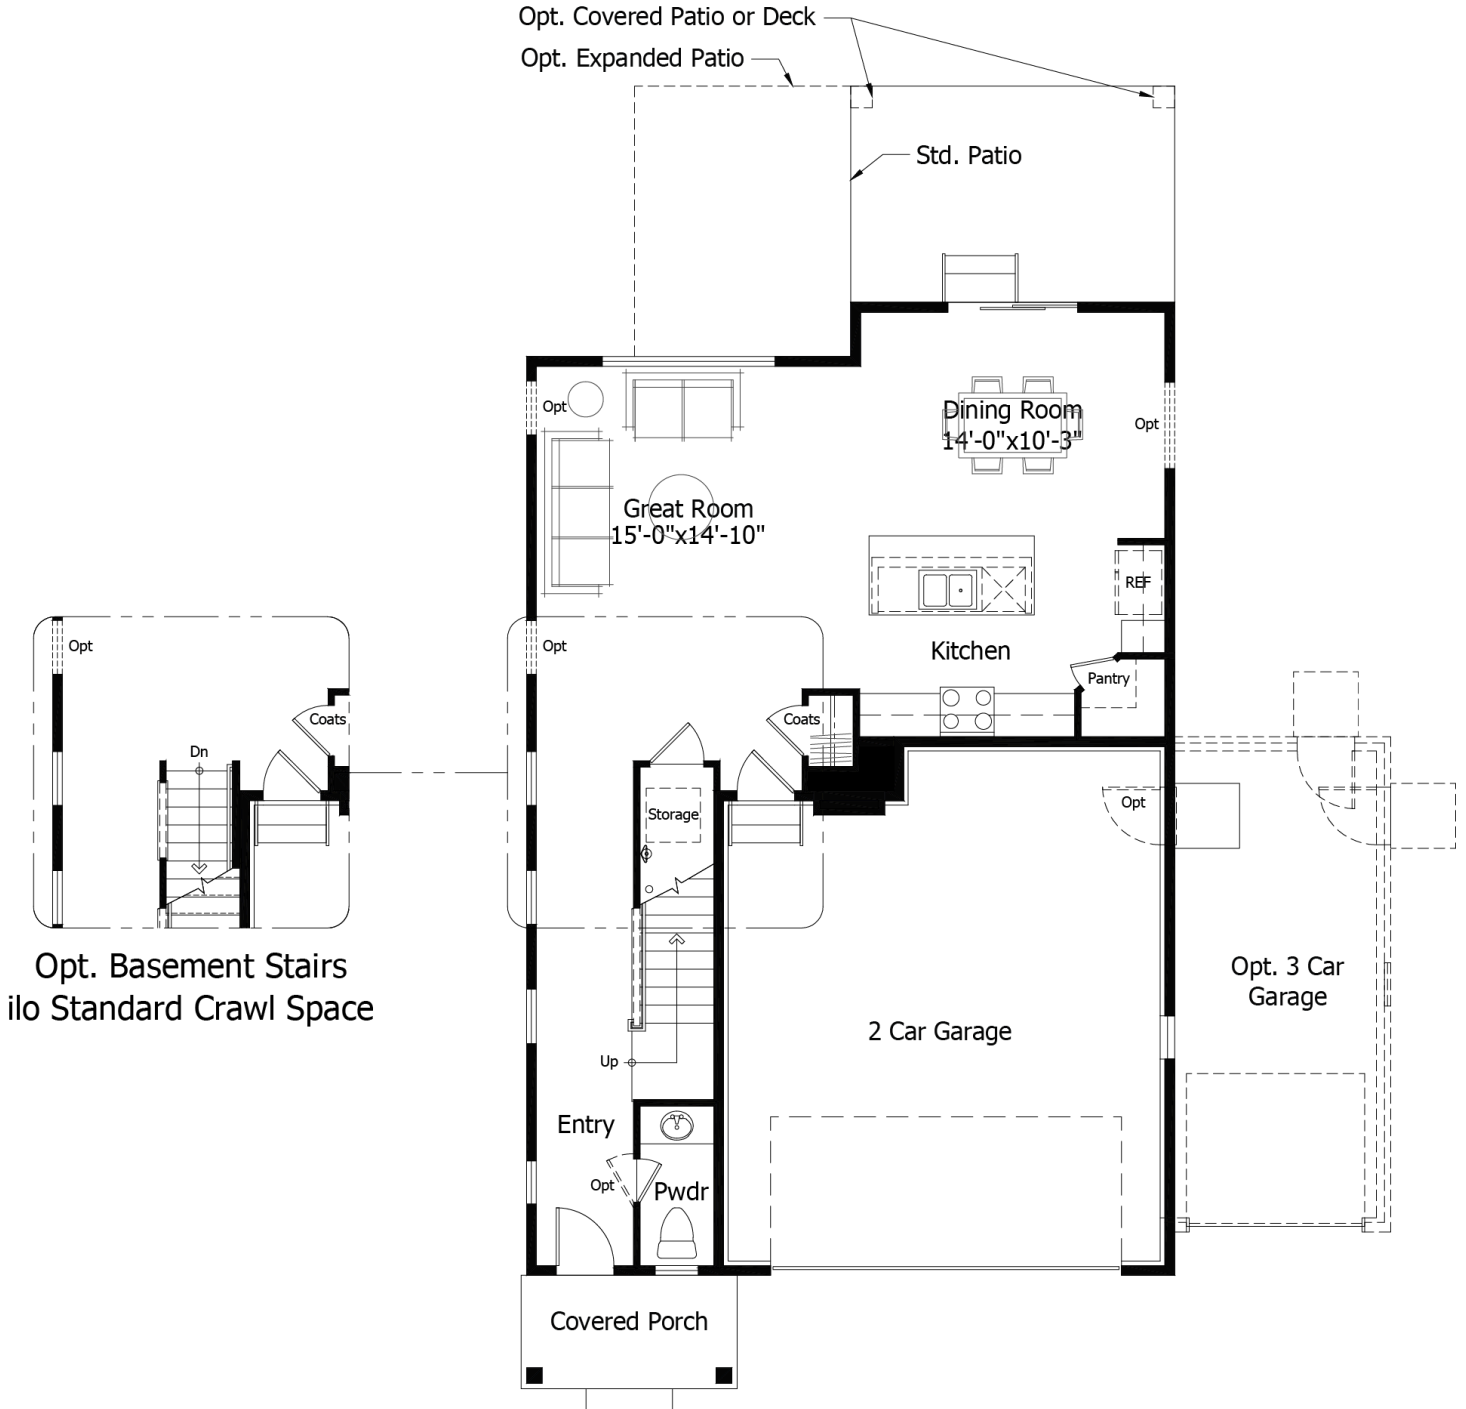

Main

All square footage is approximate. Renderings are artist's conceptions and may vary slightly from the actual home. Homes may be built in reverse of plans shown, depending on site conditions. Minor architectural changes may be made occasionally at the option of the builder. Please contact your Sales Consultant for details.