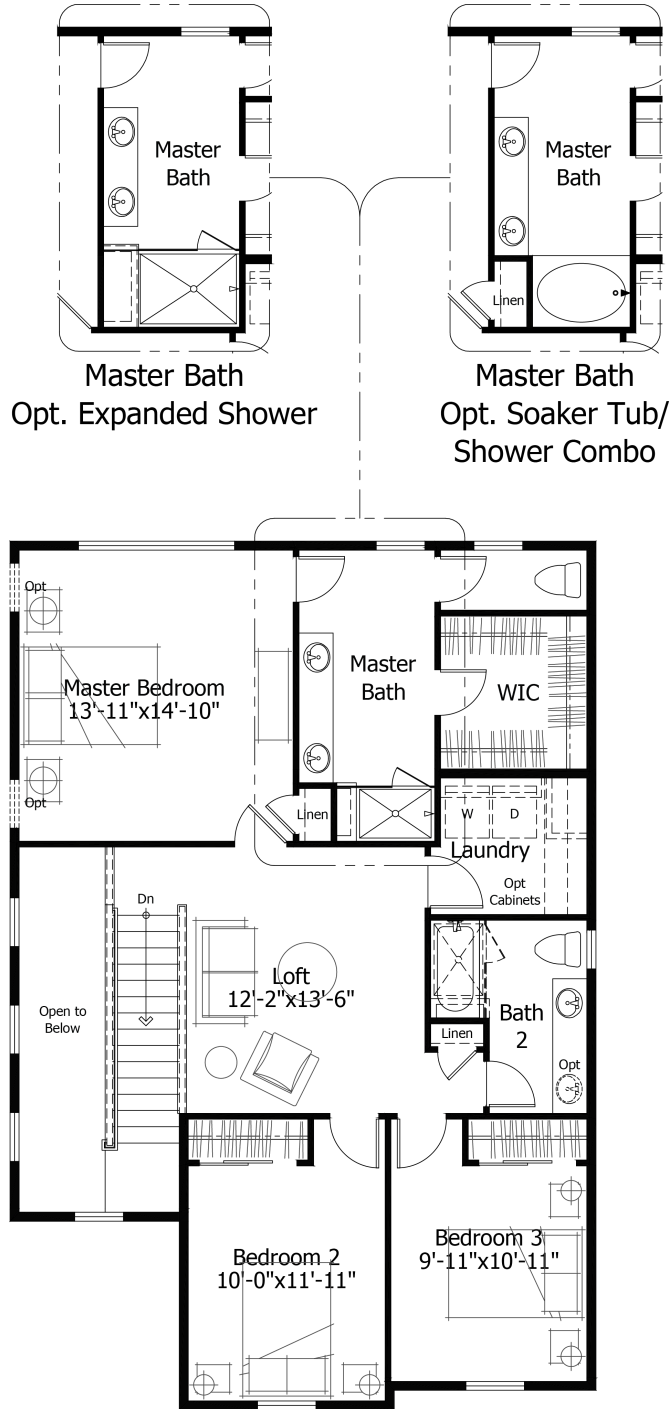

Upper

All square footage is approximate. Renderings are artist's conceptions and may vary slightly from the actual home. Homes may be built in reverse of plans shown, depending on site conditions. Minor architectural changes may be made occasionally at the option of the builder. Please contact your Sales Consultant for details.