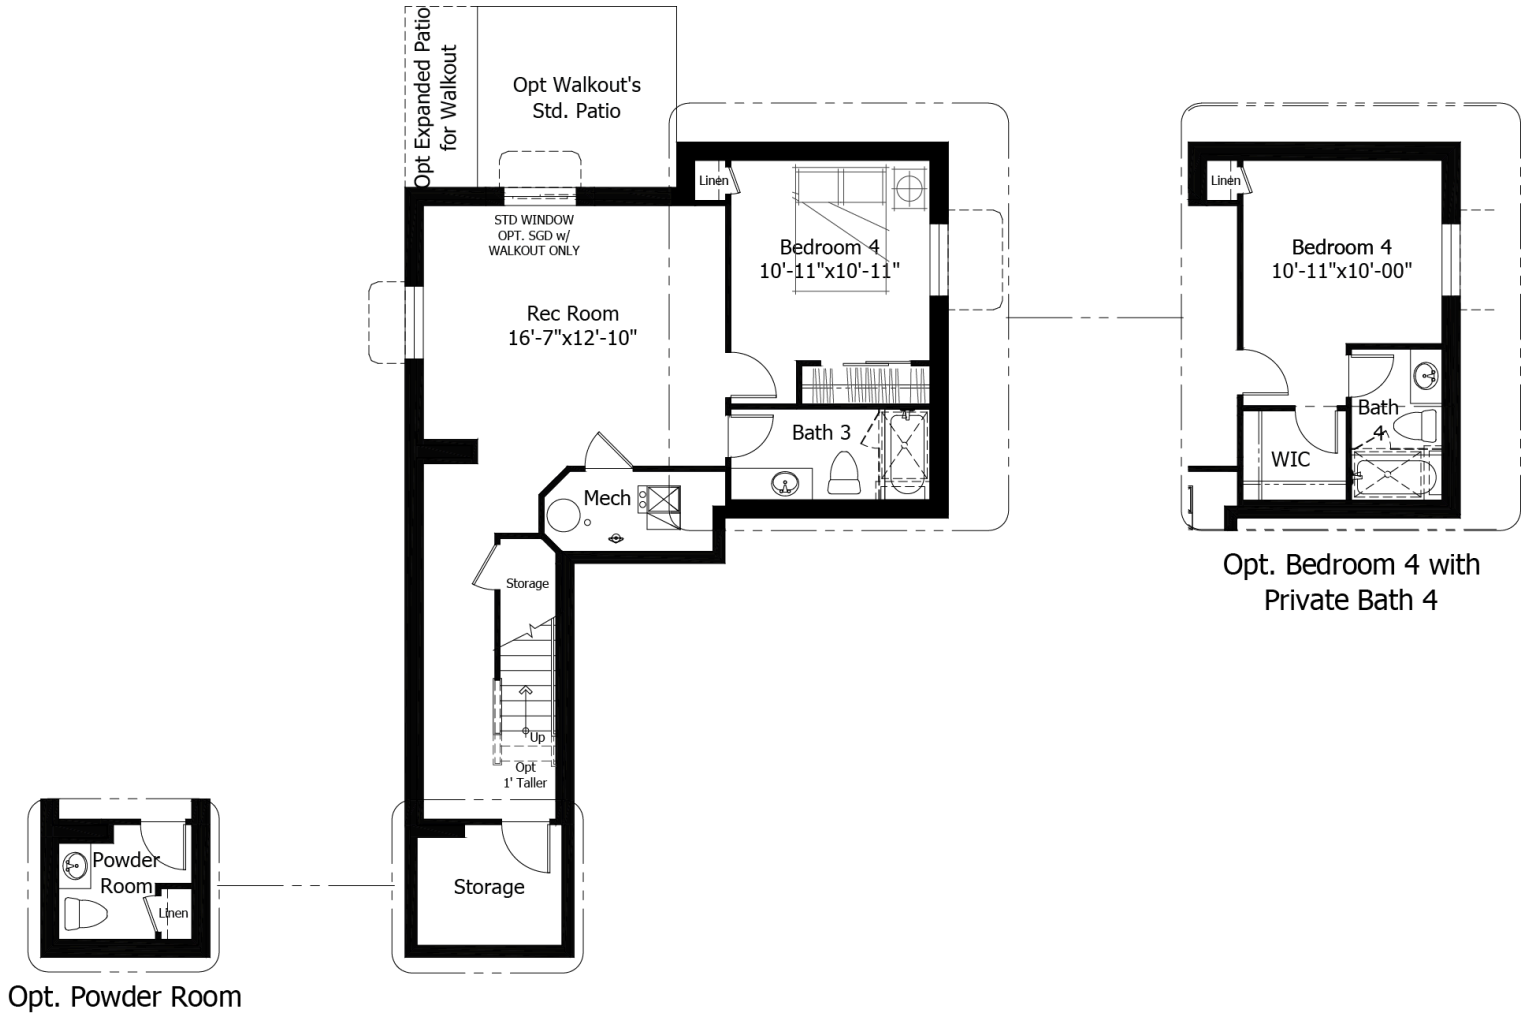

Priced From
\$563,100

3 Elevations Available

-  **2** Bedrooms
-  **0** Bathrooms
-  **1,910+** Sq. Ft.
-  **2** Car Garage

All square footage is approximate. Renderings are artist's conceptions and may vary slightly from the actual home. Homes may be built in reverse of plans shown, depending on site conditions. Minor architectural changes may be made occasionally at the option of the builder. Please contact your Sales Consultant for details.

Lower

All square footage is approximate. Renderings are artist's conceptions and may vary slightly from the actual home. Homes may be built in reverse of plans shown, depending on site conditions. Minor architectural changes may be made occasionally at the option of the builder. Please contact your Sales Consultant for details.