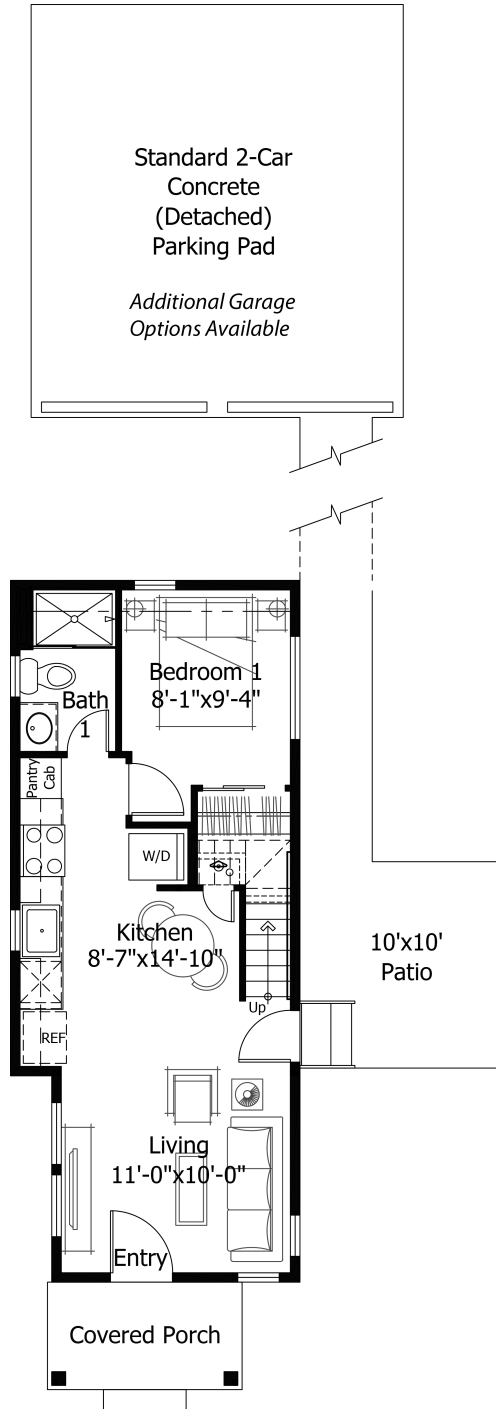

Single Family
Preamble 271
Percheron

NEW HOME SPECIALIST

Call Us @ (719) 888-3223

Priced From
\$359,500

2 Elevations Available

 **1** Bedrooms

 **0** Bathrooms

 **456+** Sq. Ft.

All square footage is approximate. Renderings are artist's conceptions and may vary slightly from the actual home. Homes may be built in reverse of plans shown, depending on site conditions. Minor architectural changes may be made occasionally at the option of the builder. Please contact your Sales Consultant for details.

Main

All square footage is approximate. Renderings are artist's conceptions and may vary slightly from the actual home. Homes may be built in reverse of plans shown, depending on site conditions. Minor architectural changes may be made occasionally at the option of the builder. Please contact your Sales Consultant for details.