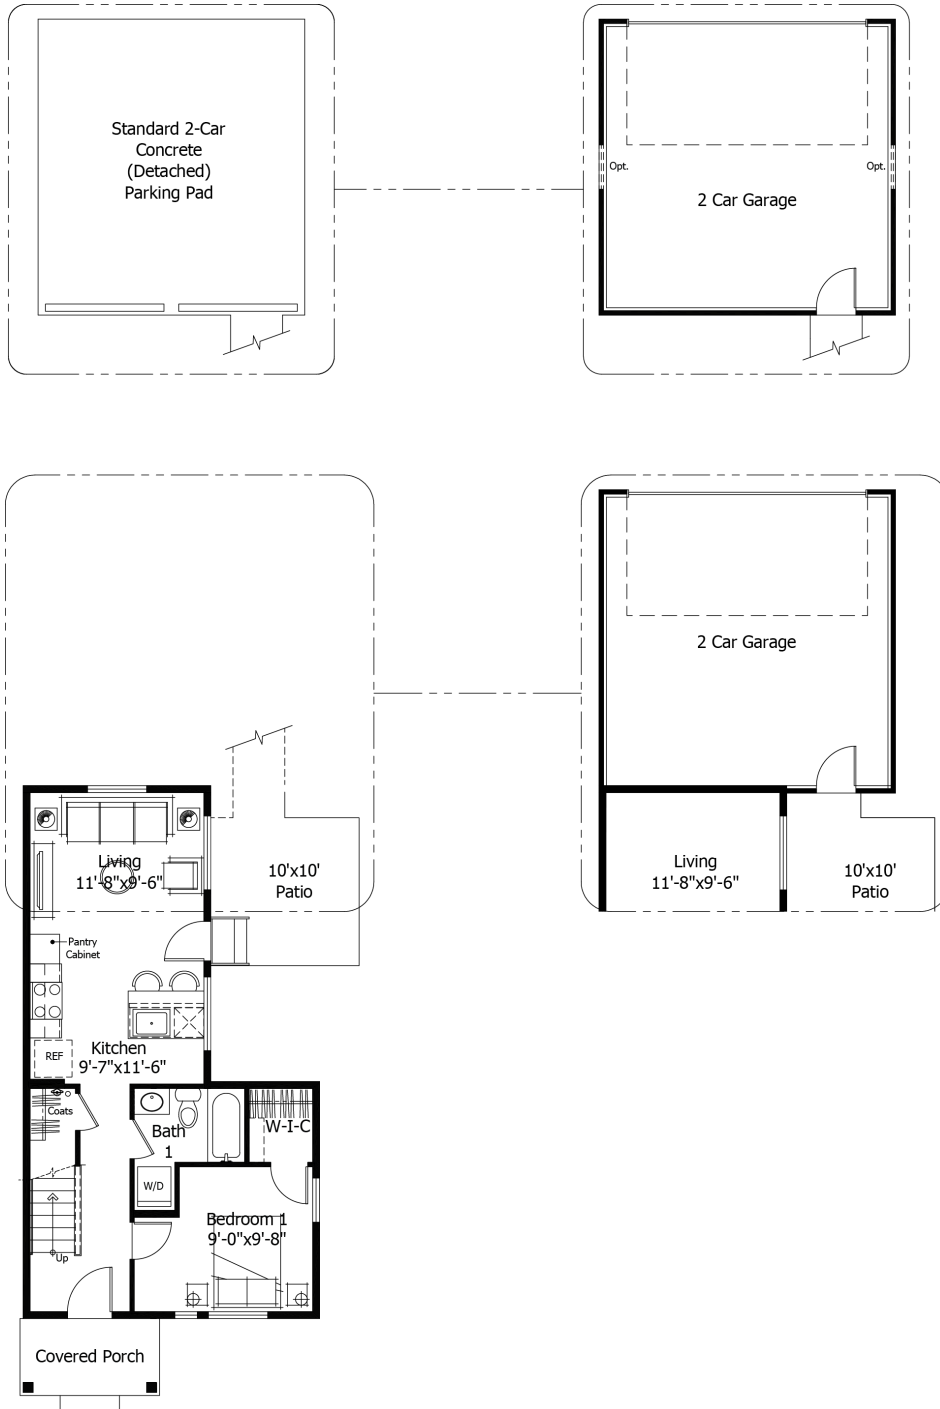

Garage

All square footage is approximate. Renderings are artist's conceptions and may vary slightly from the actual home. Homes may be built in reverse of plans shown, depending on site conditions. Minor architectural changes may be made occasionally at the option of the builder. Please contact your Sales Consultant for details.