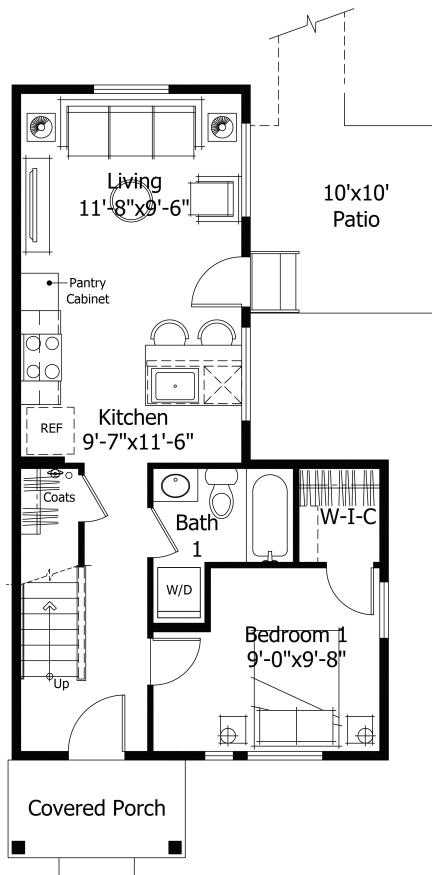

Single Family
Preamble 275
Percheron

NEW HOME SPECIALIST
Call Us @ (719) 888-3223

Priced From
\$370,900

2 Elevations Available

-  **1** Bedrooms
-  **0** Bathrooms
-  **781+** Sq. Ft.

All square footage is approximate. Renderings are artist's conceptions and may vary slightly from the actual home. Homes may be built in reverse of plans shown, depending on site conditions. Minor architectural changes may be made occasionally at the option of the builder. Please contact your Sales Consultant for details.

Main

All square footage is approximate. Renderings are artist's conceptions and may vary slightly from the actual home. Homes may be built in reverse of plans shown, depending on site conditions. Minor architectural changes may be made occasionally at the option of the builder. Please contact your Sales Consultant for details.