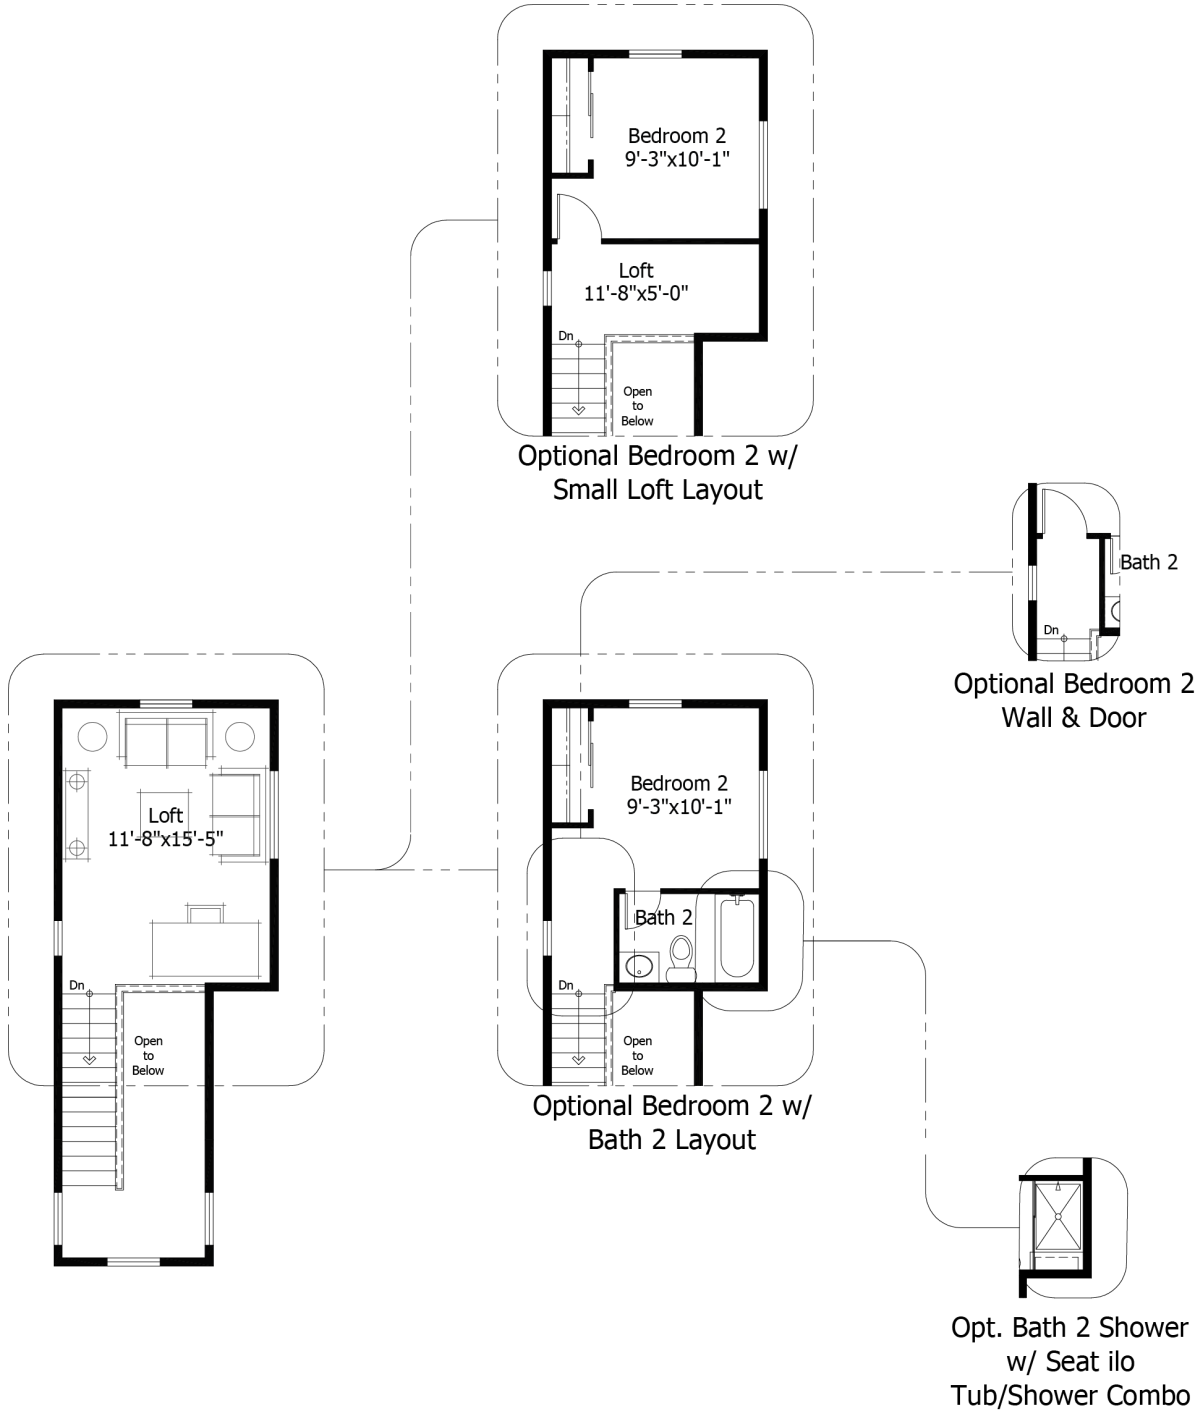

Upper

All square footage is approximate. Renderings are artist's conceptions and may vary slightly from the actual home. Homes may be built in reverse of plans shown, depending on site conditions. Minor architectural changes may be made occasionally at the option of the builder. Please contact your Sales Consultant for details.