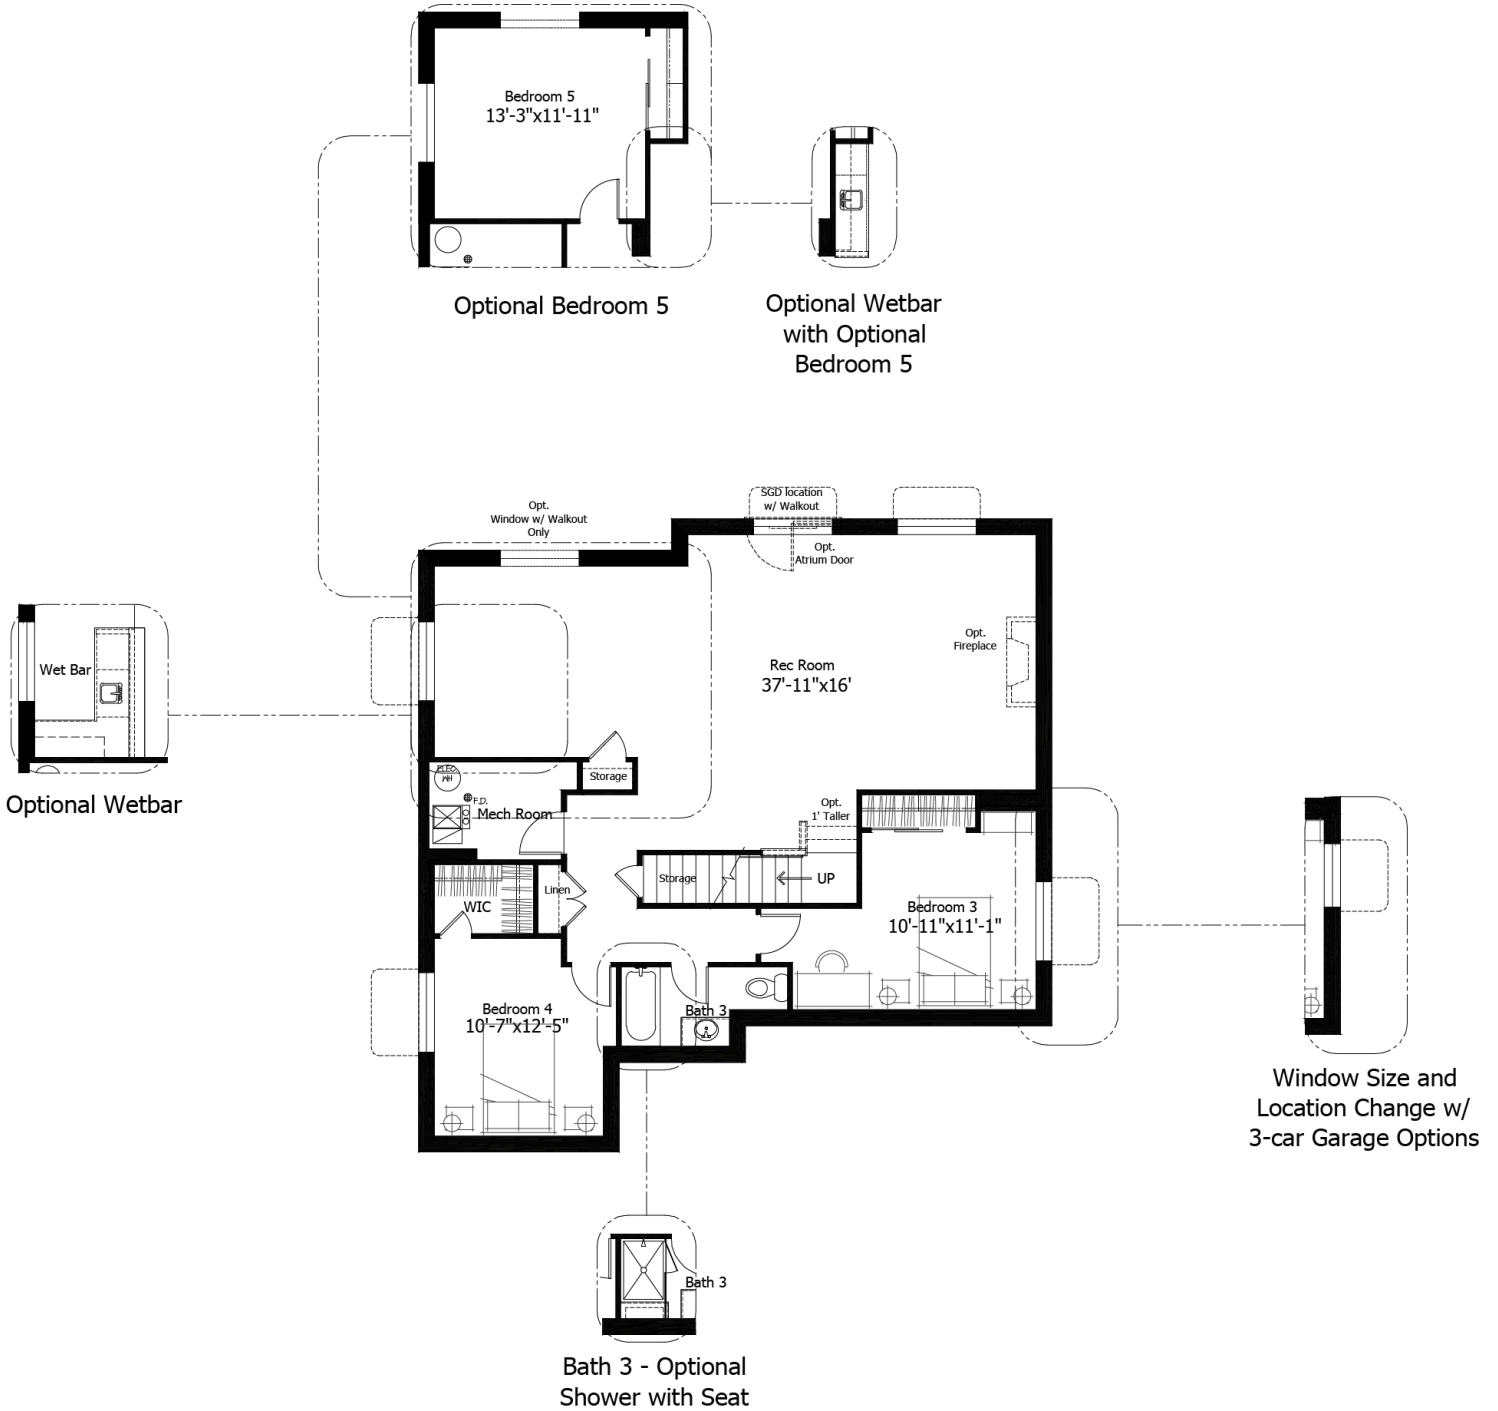

Lower

All square footage is approximate. Renderings are artist's conceptions and may vary slightly from the actual home. Homes may be built in reverse of plans shown, depending on site conditions. Minor architectural changes may be made occasionally at the option of the builder. Please contact your Sales Consultant for details.