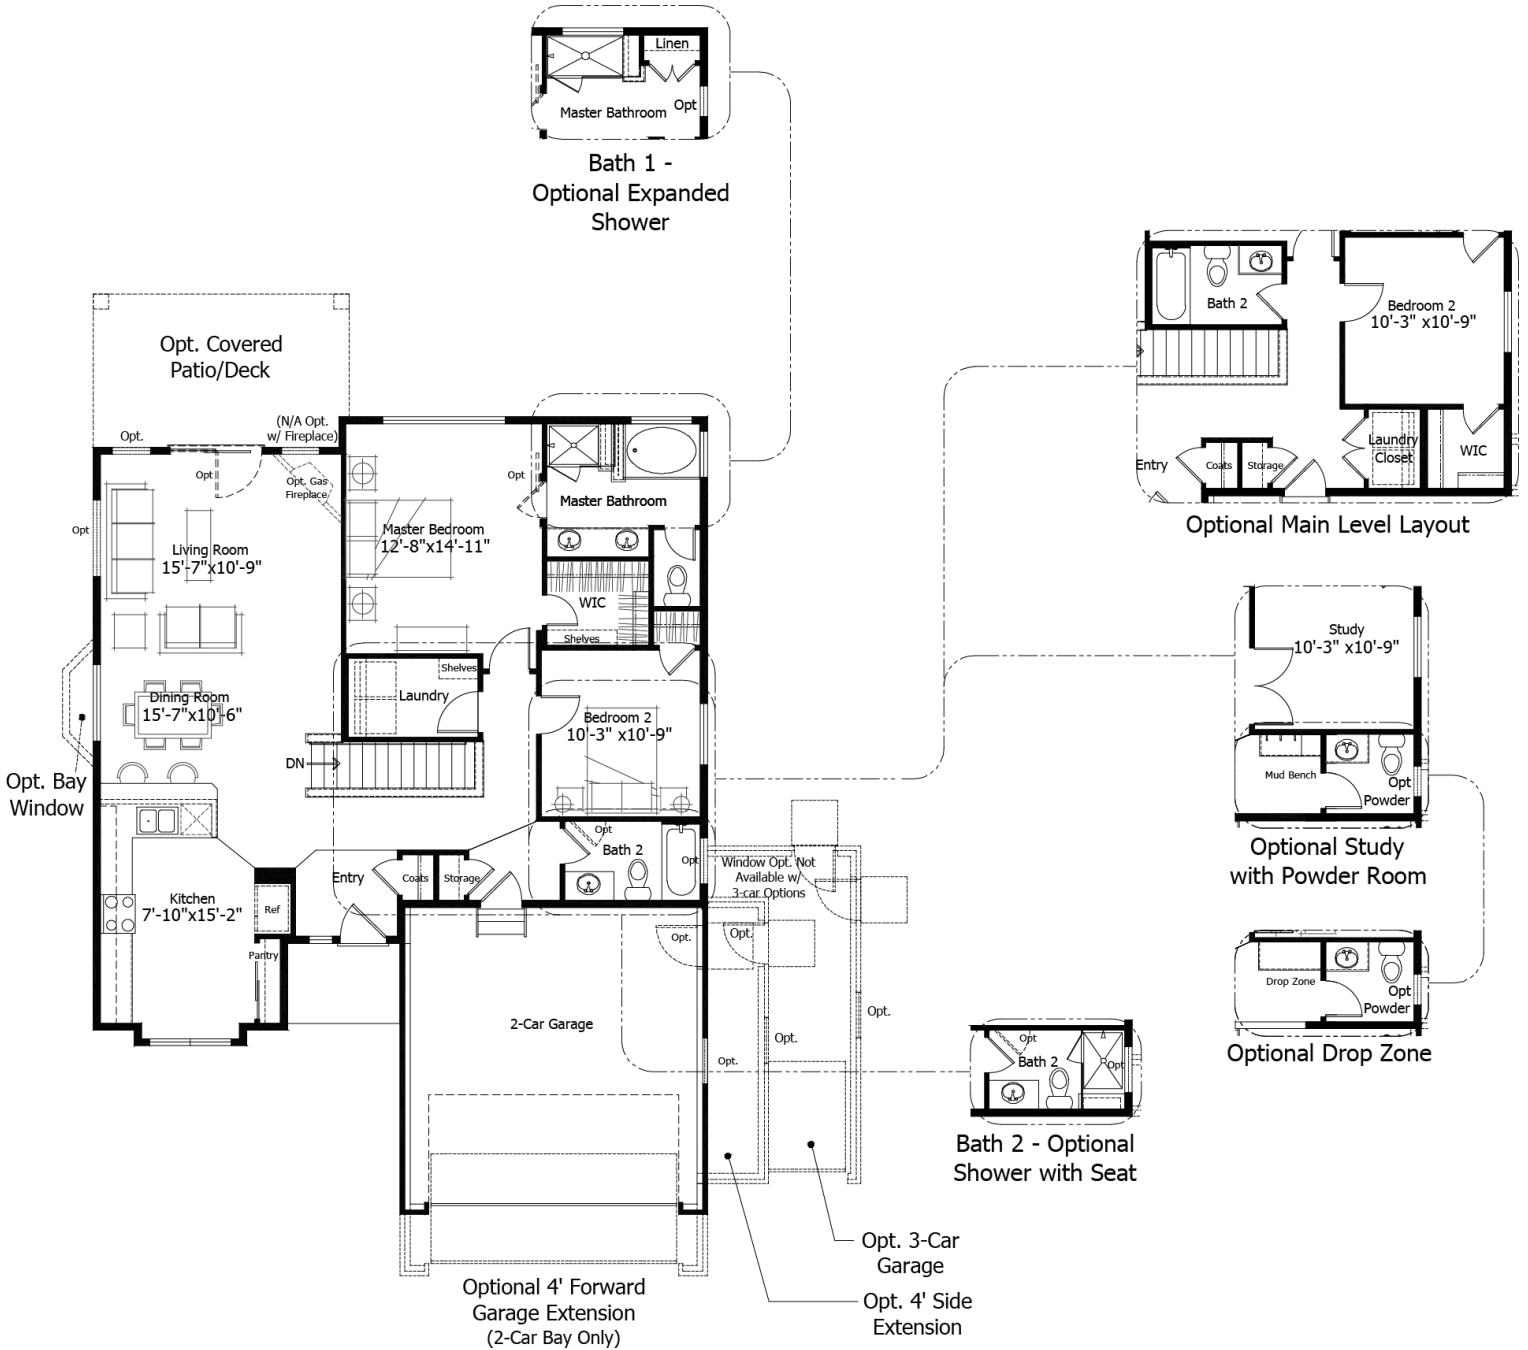

Main

All square footage is approximate. Renderings are artist's conceptions and may vary slightly from the actual home. Homes may be built in reverse of plans shown, depending on site conditions. Minor architectural changes may be made occasionally at the option of the builder. Please contact your Sales Consultant for details.