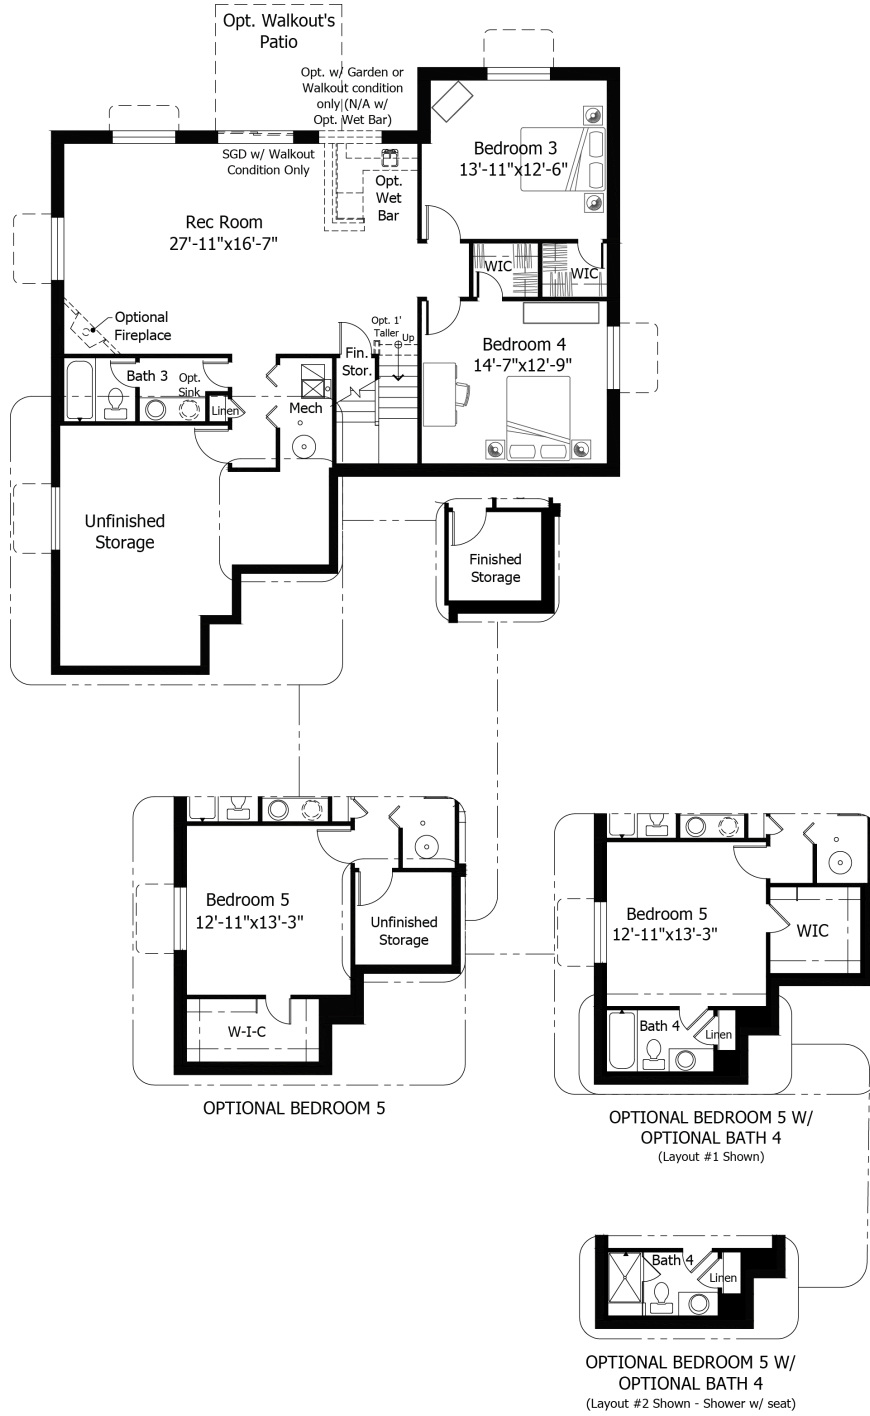

Priced From
\$568,300

4 Elevations Available

-  **1** Bedrooms
-  **0** Bathrooms
-  **3,188+** Sq. Ft.
-  **2** Car Garage

All square footage is approximate. Renderings are artist's conceptions and may vary slightly from the actual home. Homes may be built in reverse of plans shown, depending on site conditions. Minor architectural changes may be made occasionally at the option of the builder. Please contact your Sales Consultant for details.

Lower

All square footage is approximate. Renderings are artist's conceptions and may vary slightly from the actual home. Homes may be built in reverse of plans shown, depending on site conditions. Minor architectural changes may be made occasionally at the option of the builder. Please contact your Sales Consultant for details.

Main

All square footage is approximate. Renderings are artist's conceptions and may vary slightly from the actual home. Homes may be built in reverse of plans shown, depending on site conditions. Minor architectural changes may be made occasionally at the option of the builder. Please contact your Sales Consultant for details.