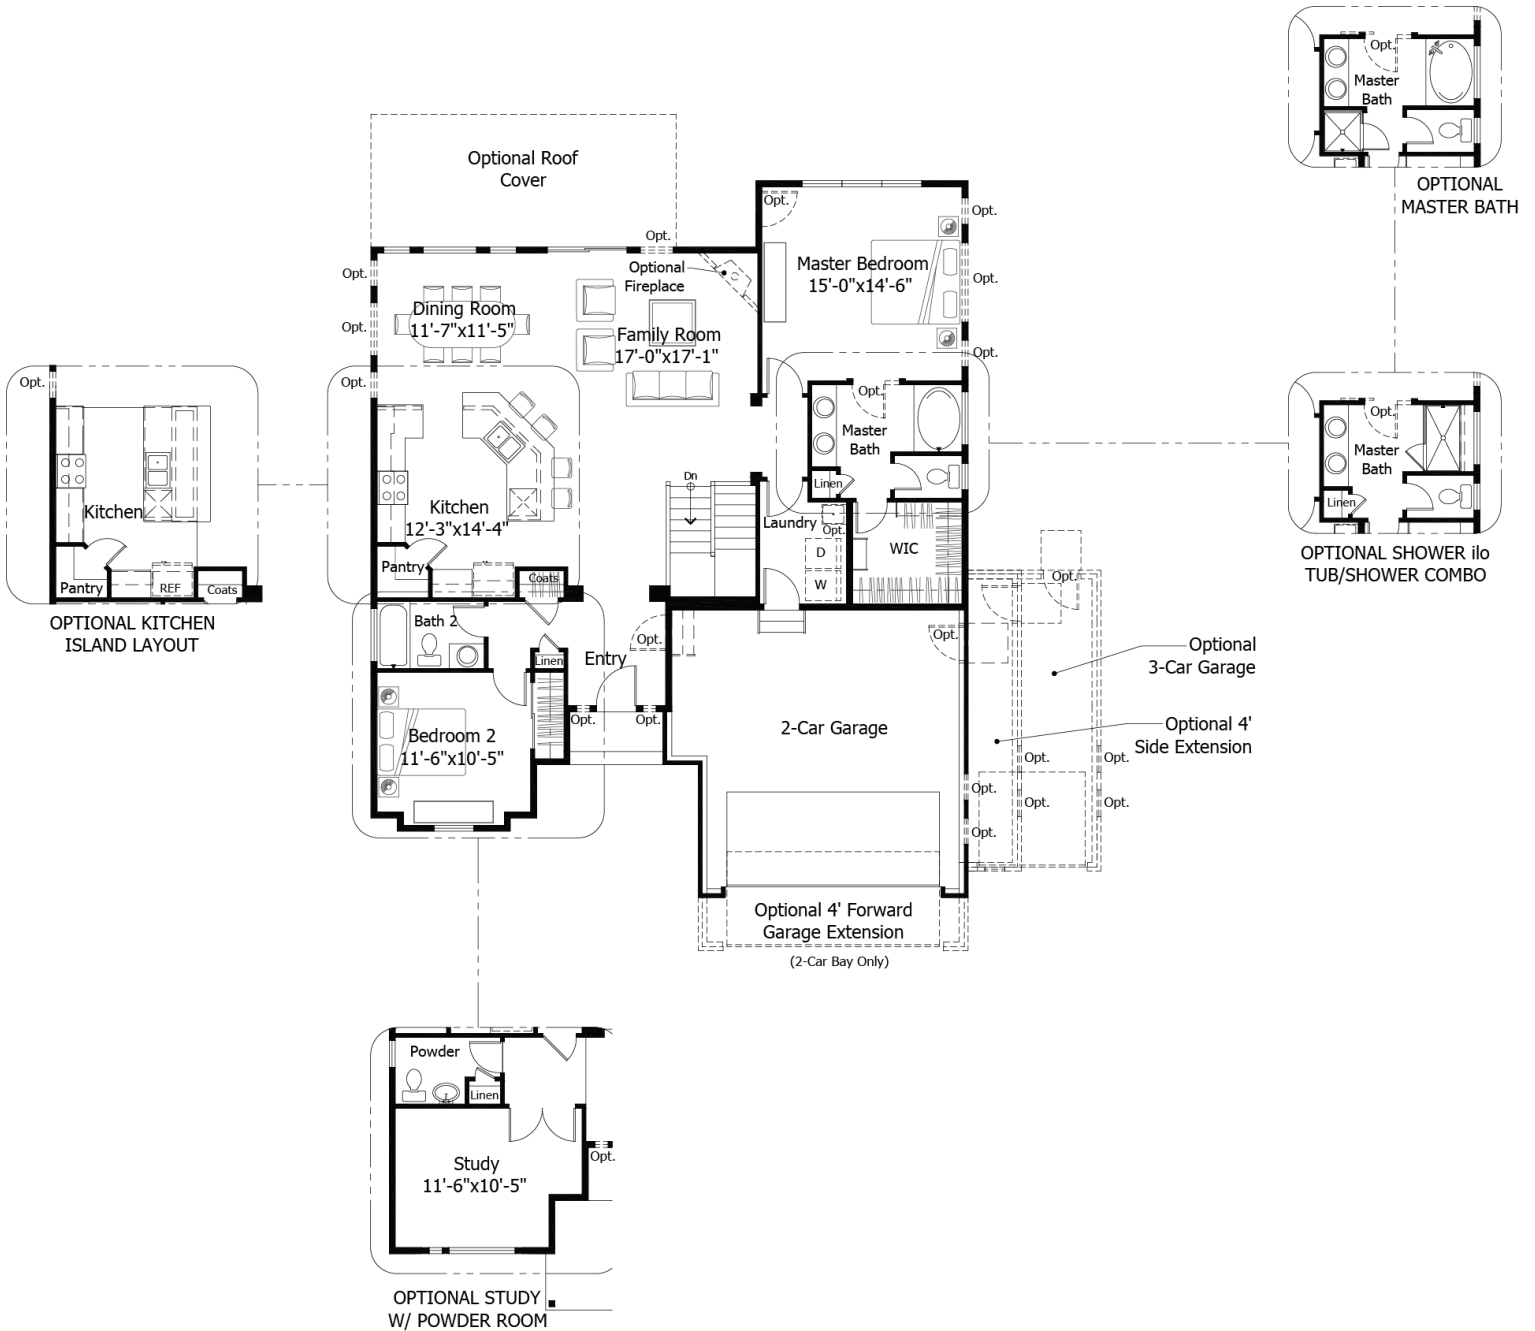

Priced From
\$568,300

4 Elevations Available

-  **1** Bedrooms
-  **0** Bathrooms
-  **3,188+** Sq. Ft.
-  **2** Car Garage

All square footage is approximate. Renderings are artist's conceptions and may vary slightly from the actual home. Homes may be built in reverse of plans shown, depending on site conditions. Minor architectural changes may be made occasionally at the option of the builder. Please contact your Sales Consultant for details.

Lower

All square footage is approximate. Renderings are artist's conceptions and may vary slightly from the actual home. Homes may be built in reverse of plans shown, depending on site conditions. Minor architectural changes may be made occasionally at the option of the builder. Please contact your Sales Consultant for details.

Main

All square footage is approximate. Renderings are artist's conceptions and may vary slightly from the actual home. Homes may be built in reverse of plans shown, depending on site conditions. Minor architectural changes may be made occasionally at the option of the builder. Please contact your Sales Consultant for details.