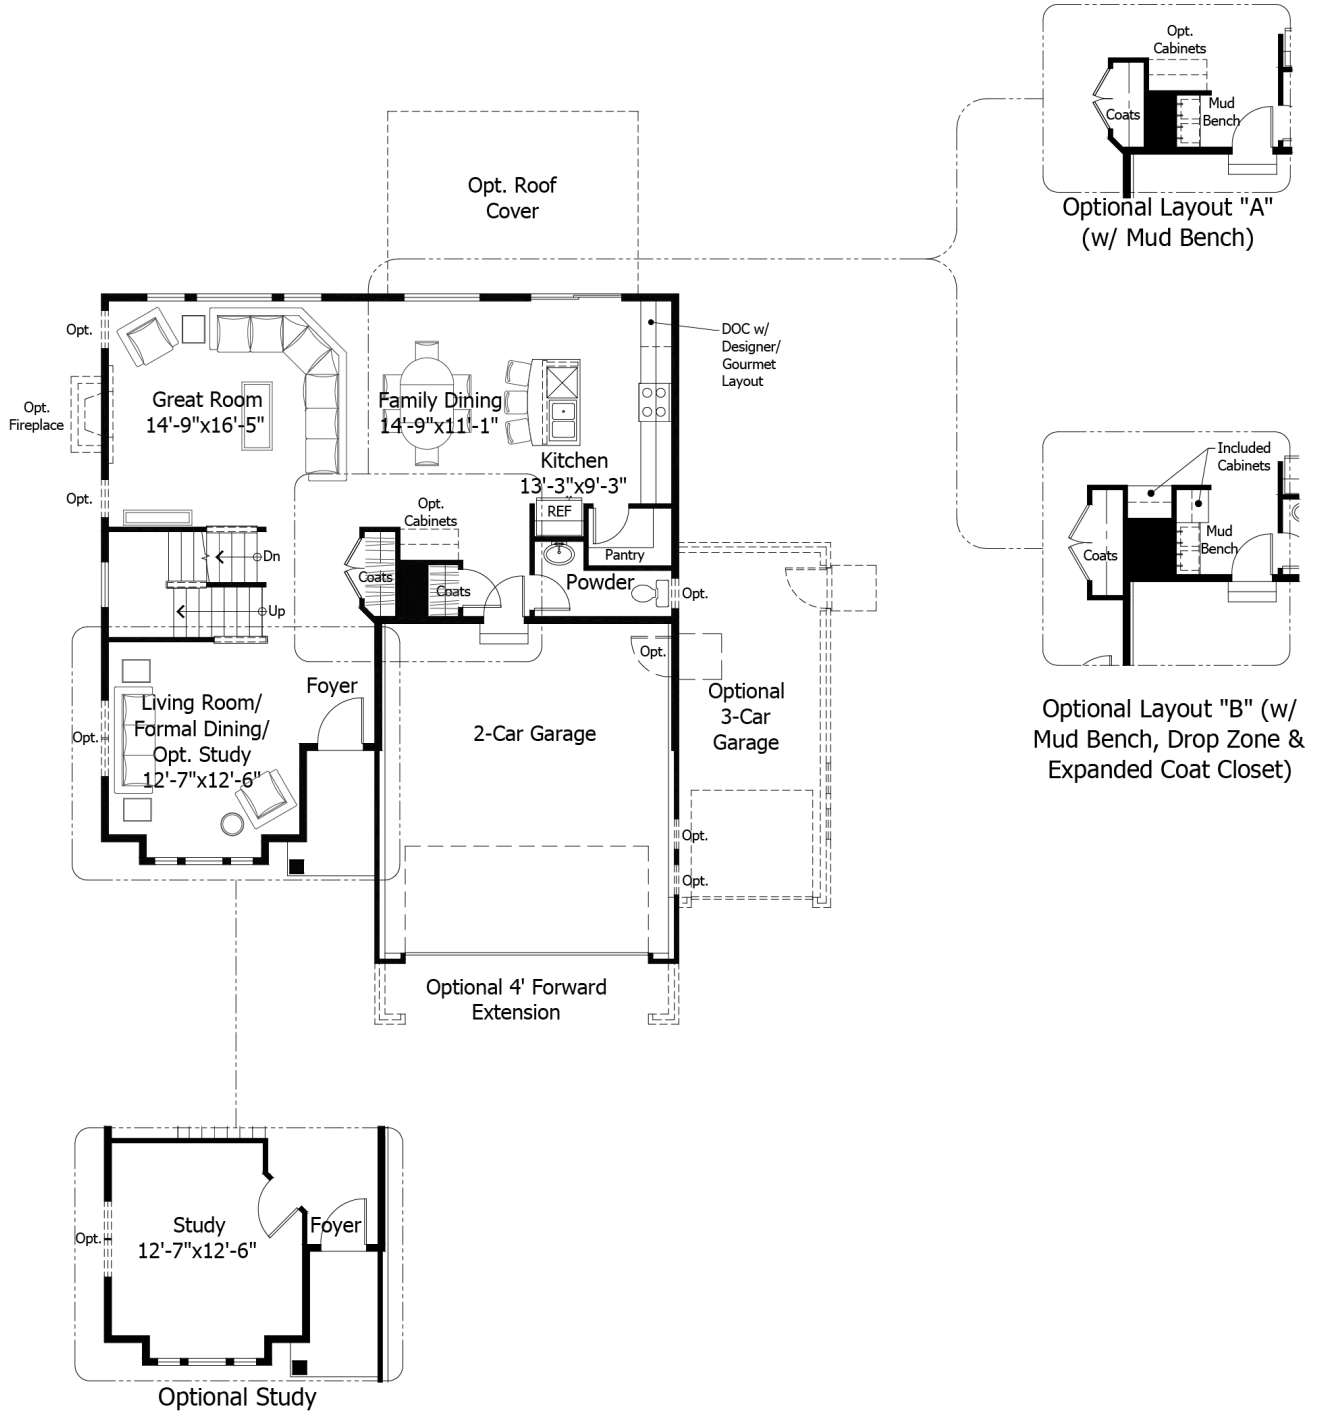

Main

All square footage is approximate. Renderings are artist's conceptions and may vary slightly from the actual home. Homes may be built in reverse of plans shown, depending on site conditions. Minor architectural changes may be made occasionally at the option of the builder. Please contact your Sales Consultant for details.