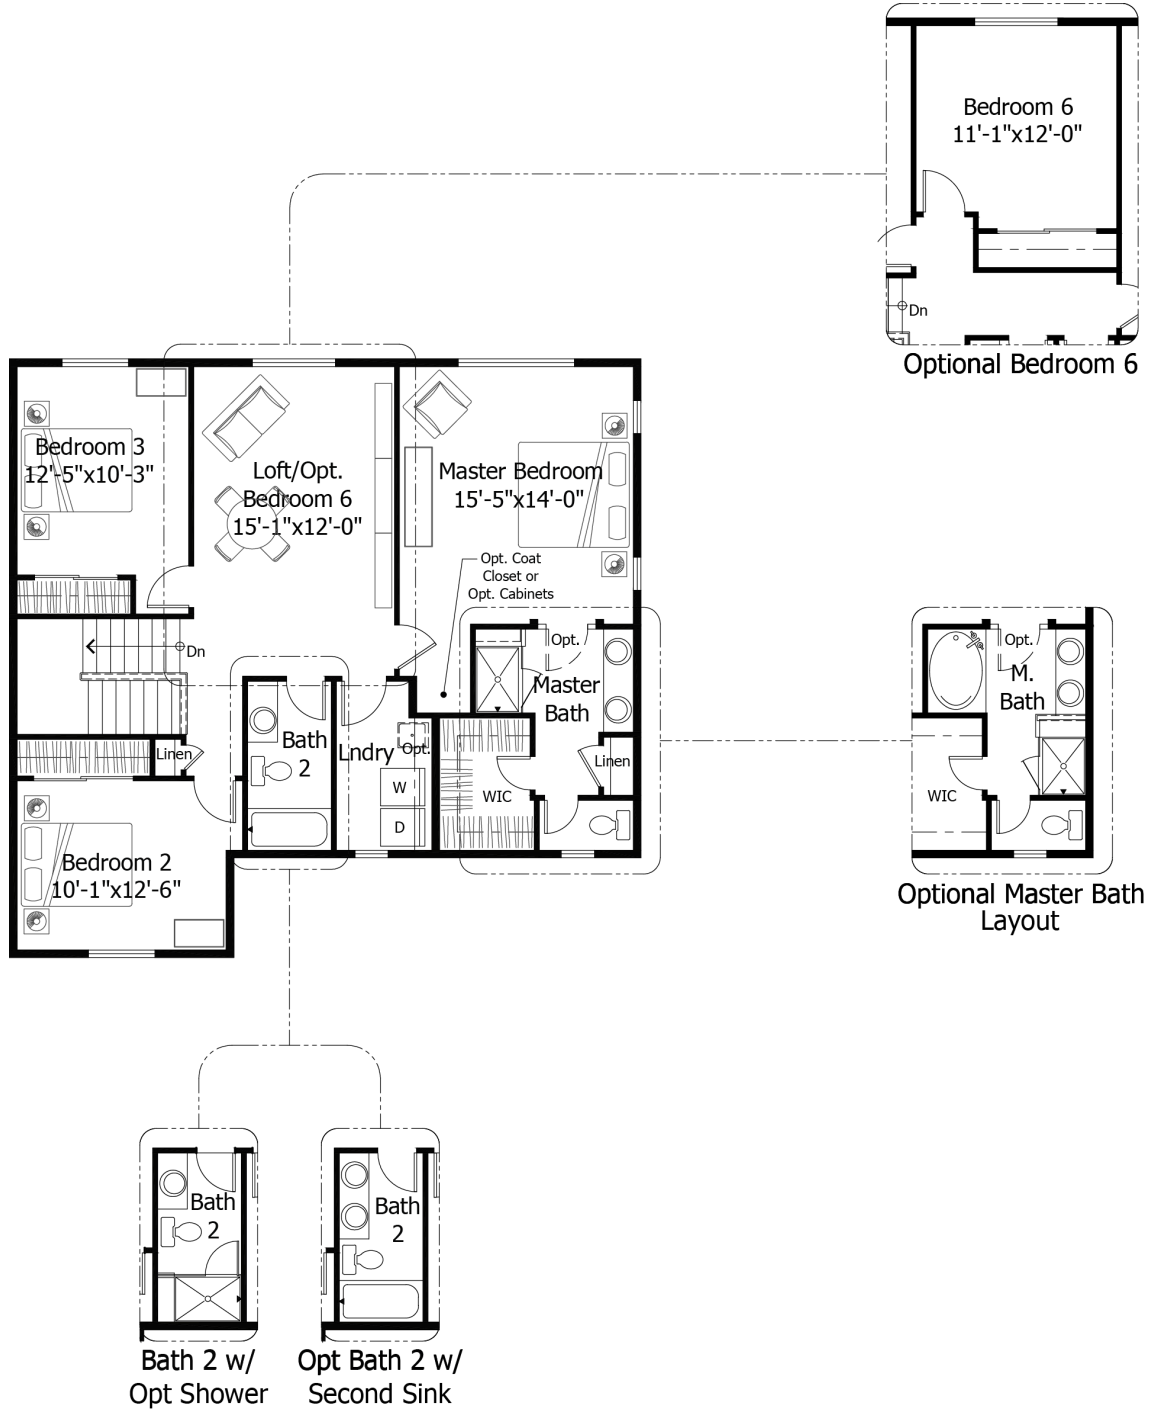

Upper

All square footage is approximate. Renderings are artist's conceptions and may vary slightly from the actual home. Homes may be built in reverse of plans shown, depending on site conditions. Minor architectural changes may be made occasionally at the option of the builder. Please contact your Sales Consultant for details.