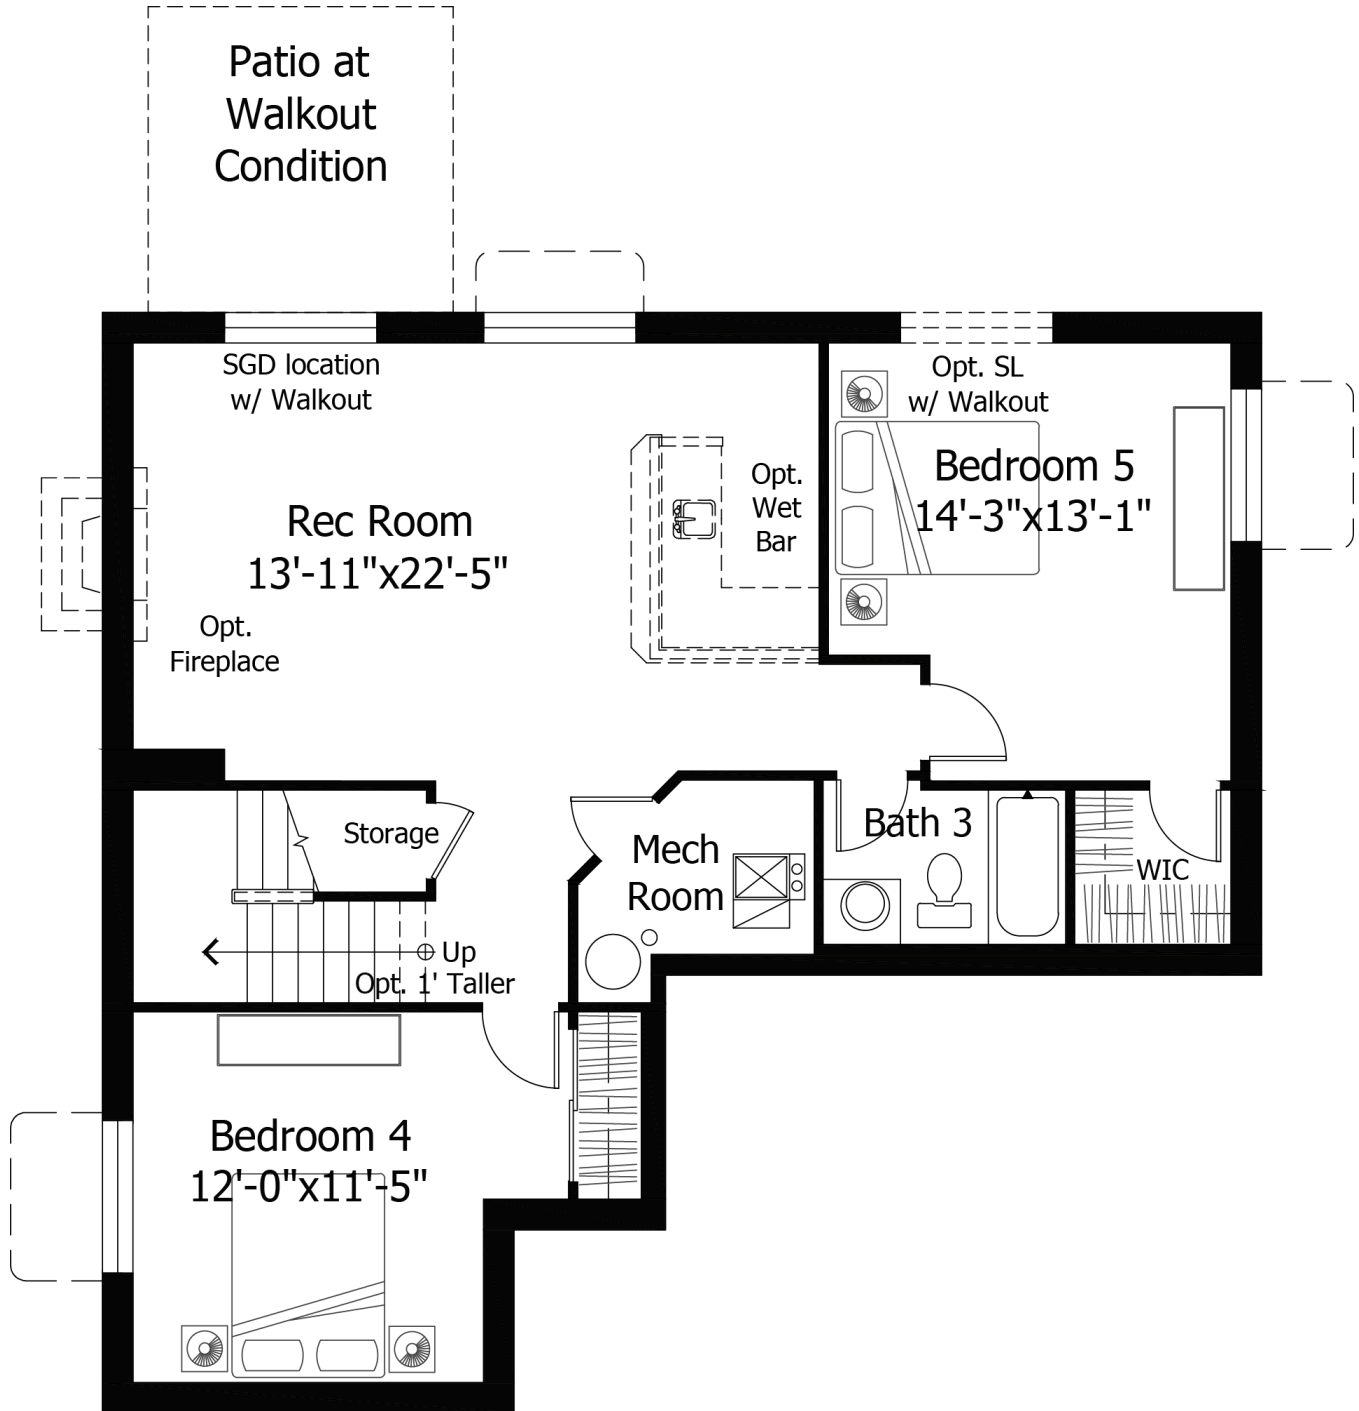

Single Family
Sierra
Percheron

NEW HOME SPECIALIST
Call Us @ (719) 888-3223

Priced From
\$588,300

3 Elevations Available

-  **3** Bedrooms
-  **0** Bathrooms
-  **3,339+** Sq. Ft.
-  **2** Car Garage

All square footage is approximate. Renderings are artist's conceptions and may vary slightly from the actual home. Homes may be built in reverse of plans shown, depending on site conditions. Minor architectural changes may be made occasionally at the option of the builder. Please contact your Sales Consultant for details.

Lower

All square footage is approximate. Renderings are artist's conceptions and may vary slightly from the actual home. Homes may be built in reverse of plans shown, depending on site conditions. Minor architectural changes may be made occasionally at the option of the builder. Please contact your Sales Consultant for details.