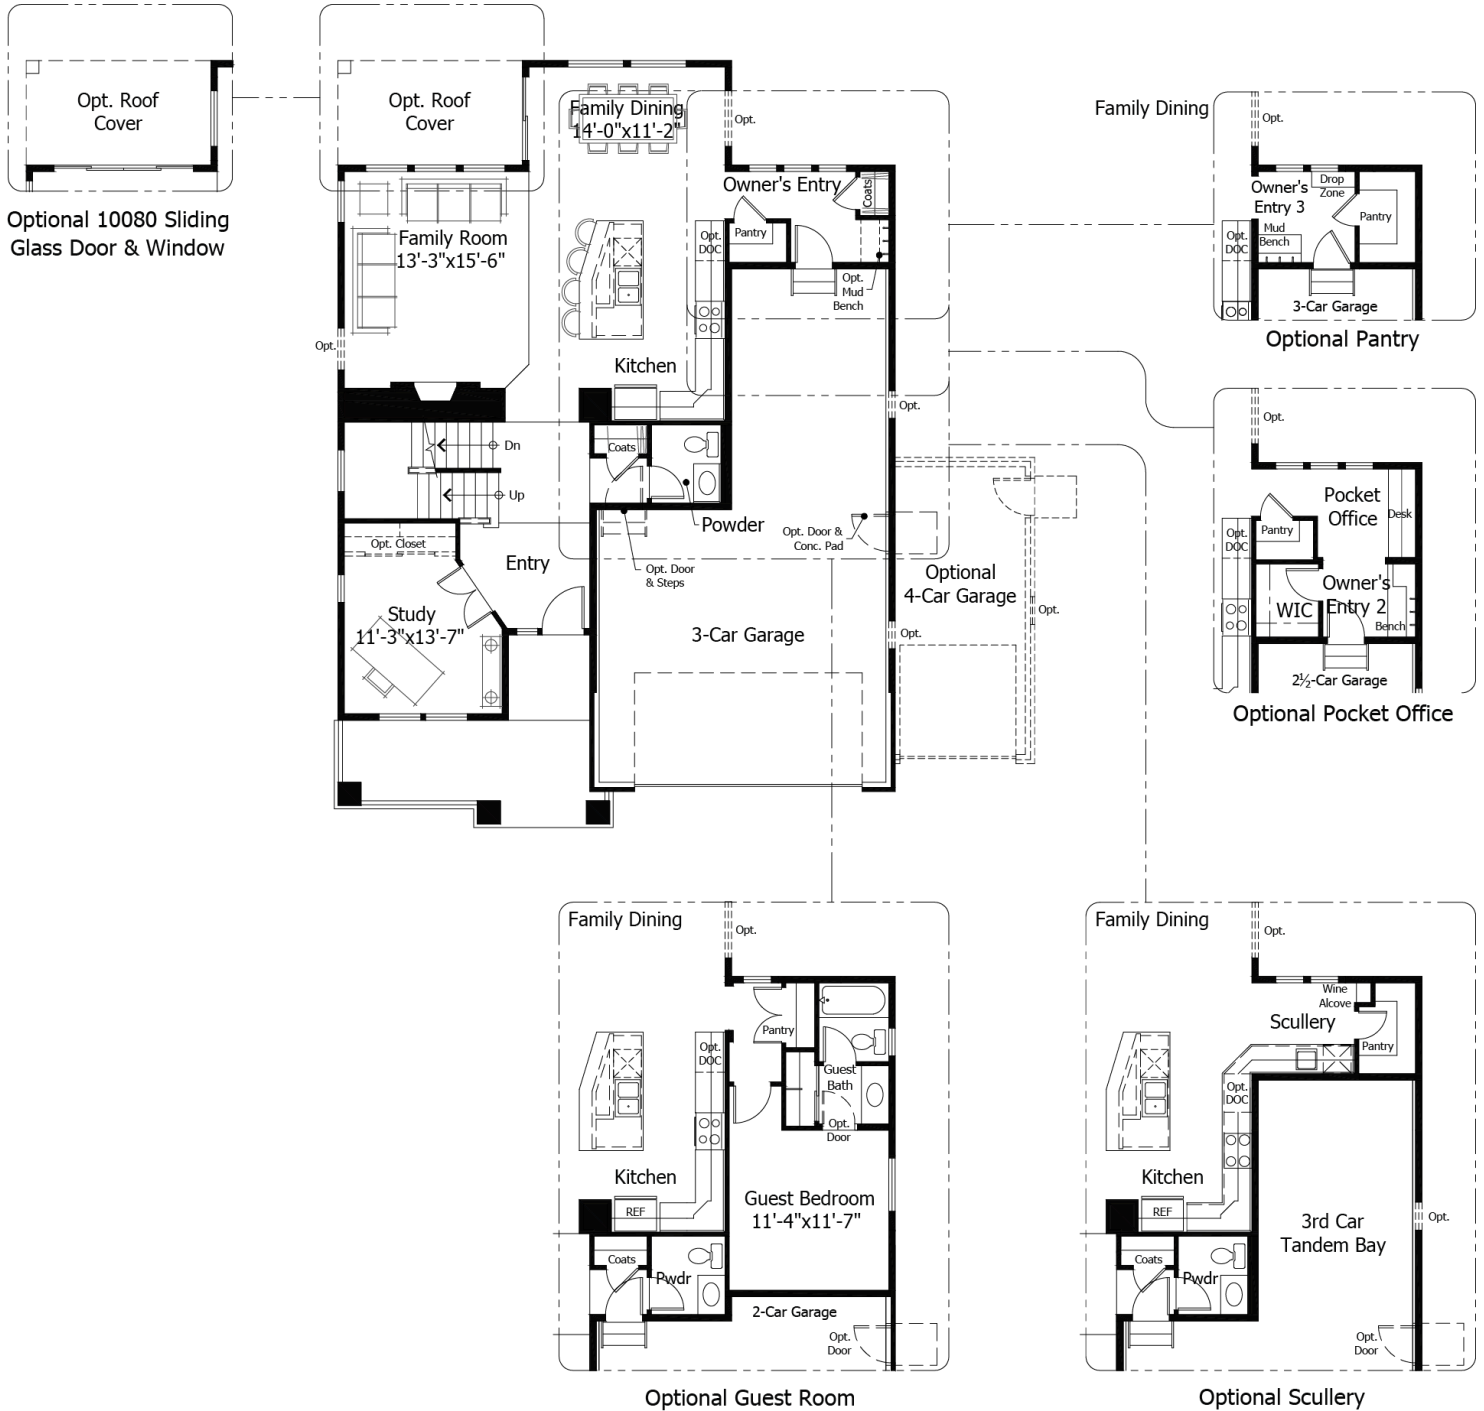

Priced From  
**\$671,500**

**3 Elevations Available**

-  **3** Bedrooms
-  **0** Bathrooms
-  **3,867+** Sq. Ft.
-  **3** Car Garage

All square footage is approximate. Renderings are artist's conceptions and may vary slightly from the actual home. Homes may be built in reverse of plans shown, depending on site conditions. Minor architectural changes may be made occasionally at the option of the builder. Please contact your Sales Consultant for details.

# Lower

All square footage is approximate. Renderings are artist's conceptions and may vary slightly from the actual home. Homes may be built in reverse of plans shown, depending on site conditions. Minor architectural changes may be made occasionally at the option of the builder. Please contact your Sales Consultant for details.

Main

All square footage is approximate. Renderings are artist's conceptions and may vary slightly from the actual home. Homes may be built in reverse of plans shown, depending on site conditions. Minor architectural changes may be made occasionally at the option of the builder. Please contact your Sales Consultant for details.