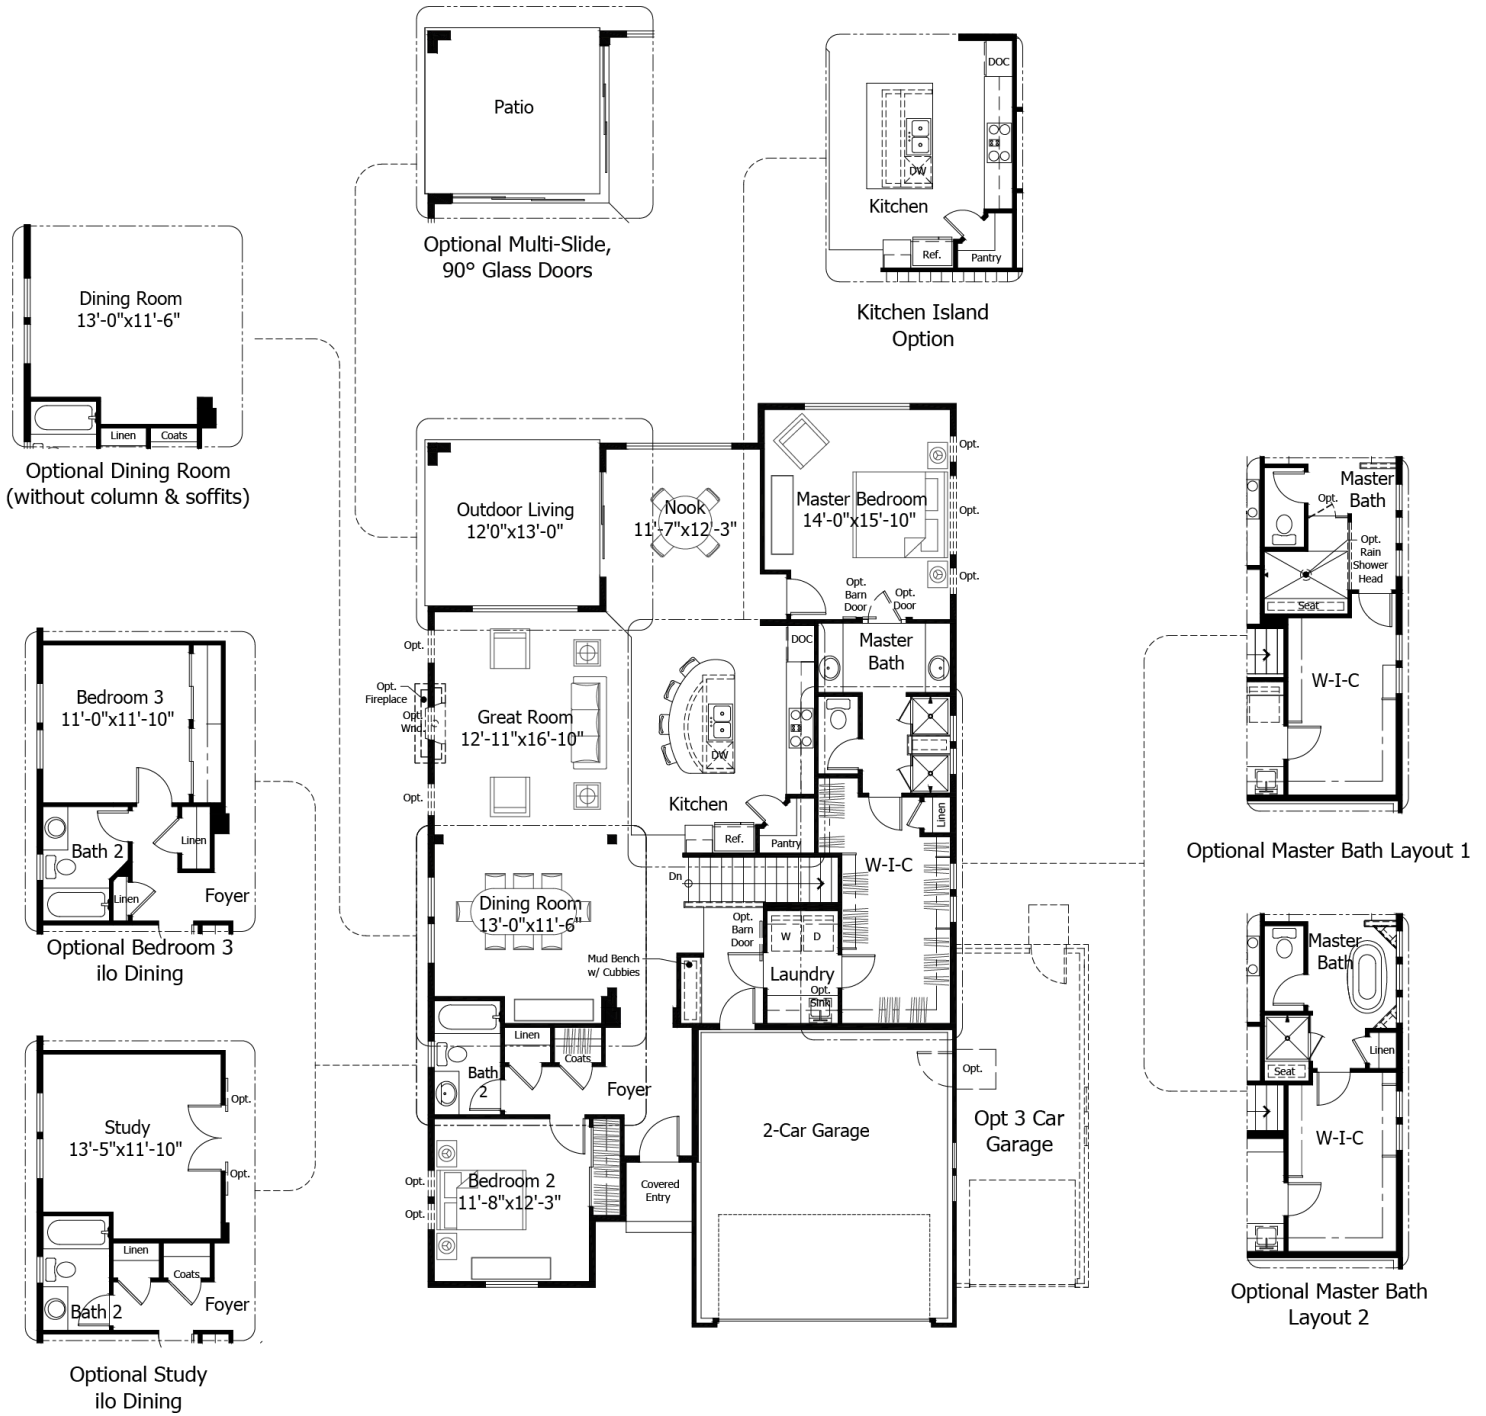

Main

All square footage is approximate. Renderings are artist's conceptions and may vary slightly from the actual home. Homes may be built in reverse of plans shown, depending on site conditions. Minor architectural changes may be made occasionally at the option of the builder. Please contact your Sales Consultant for details.