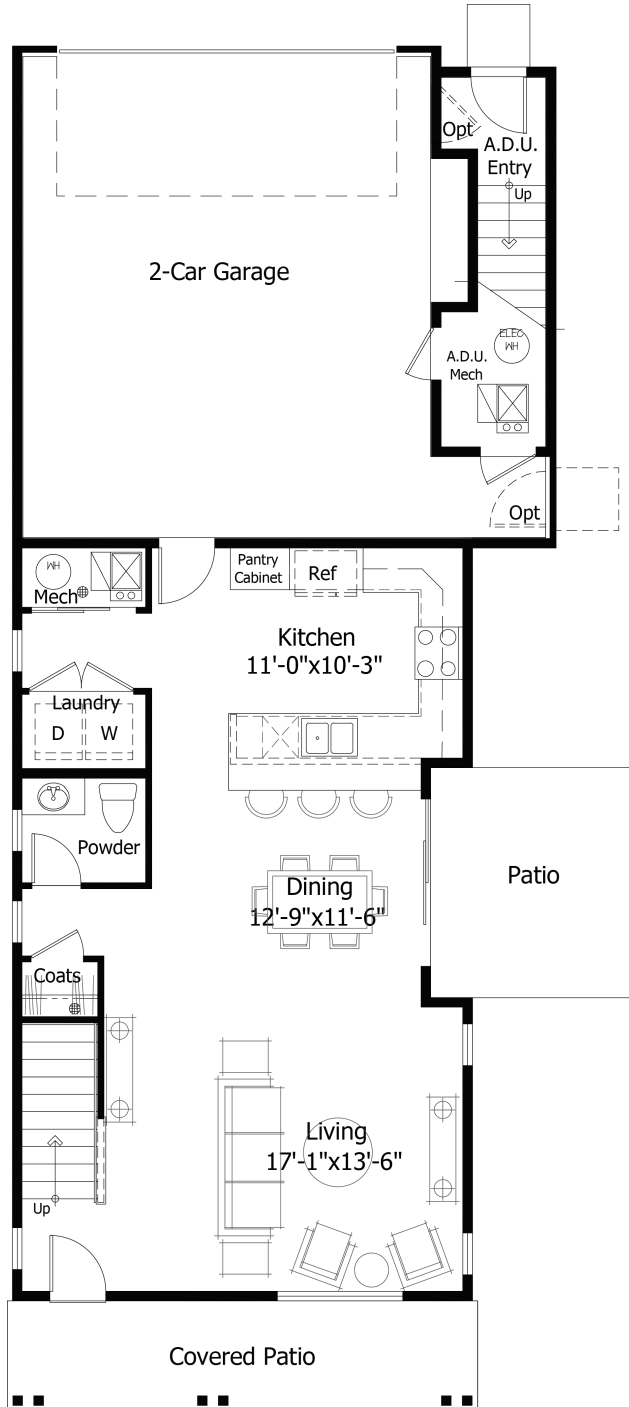

Single Family  
**Canvas ADU**  
Sterling

Priced From  
**\$585,000**

**3 Elevations Available**

-  **4** Bedrooms
-  **0** Bathrooms
-  **2,100+** Sq. Ft.
-  **2** Car Garage

All square footage is approximate. Renderings are artist's conceptions and may vary slightly from the actual home. Homes may be built in reverse of plans shown, depending on site conditions. Minor architectural changes may be made occasionally at the option of the builder. Please contact your Sales Consultant for details.

# Main

All square footage is approximate. Renderings are artist's conceptions and may vary slightly from the actual home. Homes may be built in reverse of plans shown, depending on site conditions. Minor architectural changes may be made occasionally at the option of the builder. Please contact your Sales Consultant for details.