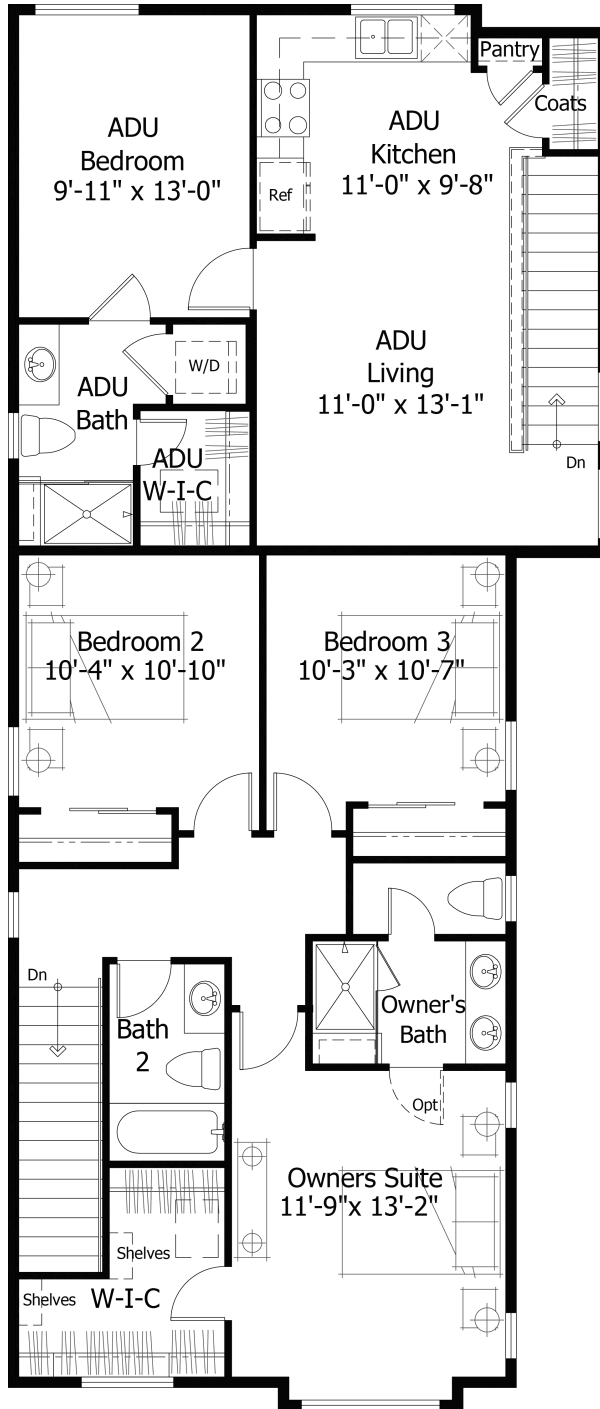

Single Family  
**Canvas ADU**  
Sterling

Priced From  
**\$585,000**

**3 Elevations Available**

-  **4** Bedrooms
-  **0** Bathrooms
-  **2,100+** Sq. Ft.
-  **2** Car Garage

All square footage is approximate. Renderings are artist's conceptions and may vary slightly from the actual home. Homes may be built in reverse of plans shown, depending on site conditions. Minor architectural changes may be made occasionally at the option of the builder. Please contact your Sales Consultant for details.

# Main

All square footage is approximate. Renderings are artist's conceptions and may vary slightly from the actual home. Homes may be built in reverse of plans shown, depending on site conditions. Minor architectural changes may be made occasionally at the option of the builder. Please contact your Sales Consultant for details.

# Upper

All square footage is approximate. Renderings are artist's conceptions and may vary slightly from the actual home. Homes may be built in reverse of plans shown, depending on site conditions. Minor architectural changes may be made occasionally at the option of the builder. Please contact your Sales Consultant for details.