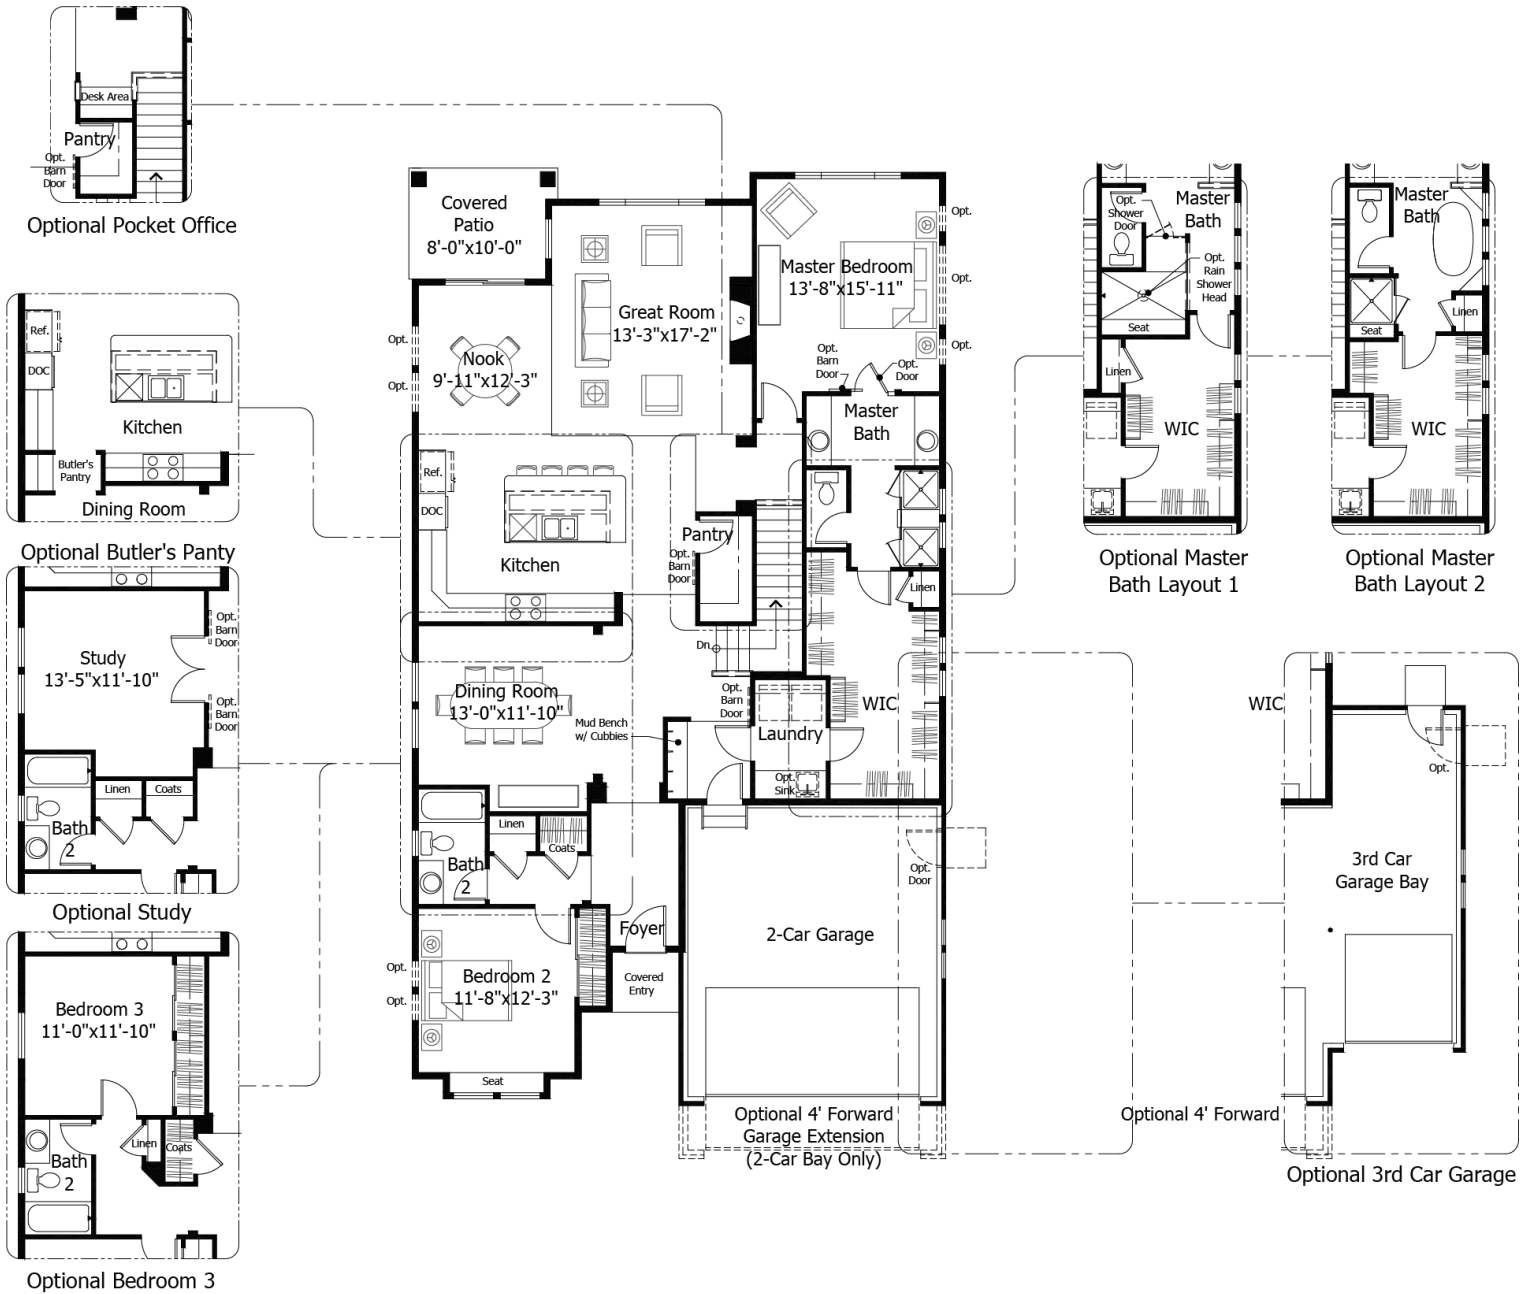

Main

All square footage is approximate. Renderings are artist's conceptions and may vary slightly from the actual home. Homes may be built in reverse of plans shown, depending on site conditions. Minor architectural changes may be made occasionally at the option of the builder. Please contact your Sales Consultant for details.