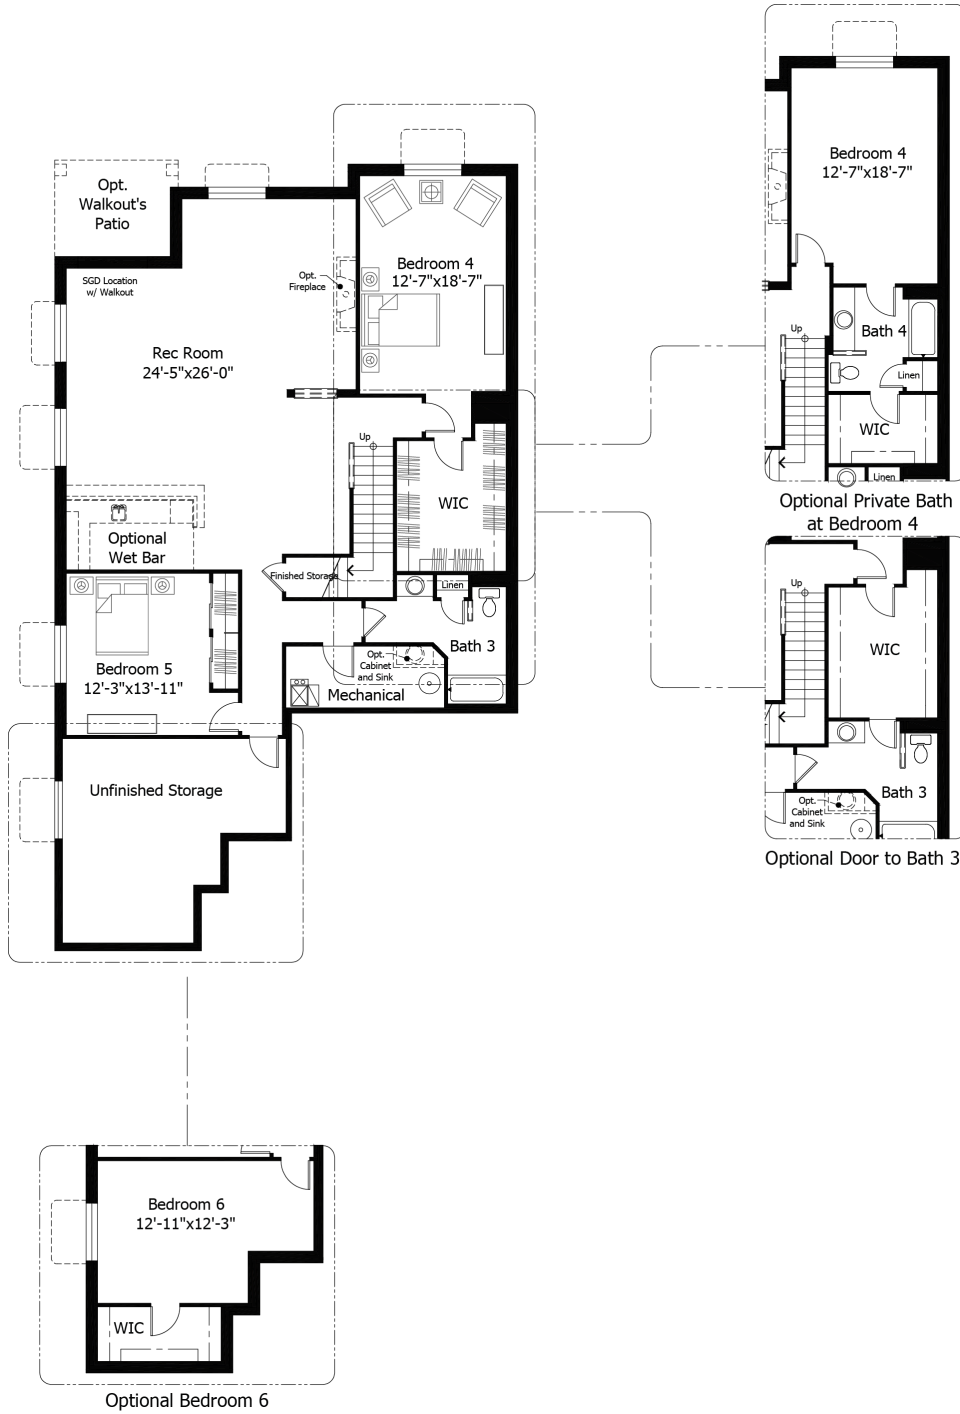

Single Family
Daybreak
Sterling

NEW HOME SPECIALIST

Call Us @ (719) 888-3682

Priced From
\$638,100

3 Elevations Available

-  **2** Bedrooms
-  **0** Bathrooms
-  **4,294+** Sq. Ft.
-  **2** Car Garage

All square footage is approximate. Renderings are artist's conceptions and may vary slightly from the actual home. Homes may be built in reverse of plans shown, depending on site conditions. Minor architectural changes may be made occasionally at the option of the builder. Please contact your Sales Consultant for details.

Lower

All square footage is approximate. Renderings are artist's conceptions and may vary slightly from the actual home. Homes may be built in reverse of plans shown, depending on site conditions. Minor architectural changes may be made occasionally at the option of the builder. Please contact your Sales Consultant for details.

Main

All square footage is approximate. Renderings are artist's conceptions and may vary slightly from the actual home. Homes may be built in reverse of plans shown, depending on site conditions. Minor architectural changes may be made occasionally at the option of the builder. Please contact your Sales Consultant for details.