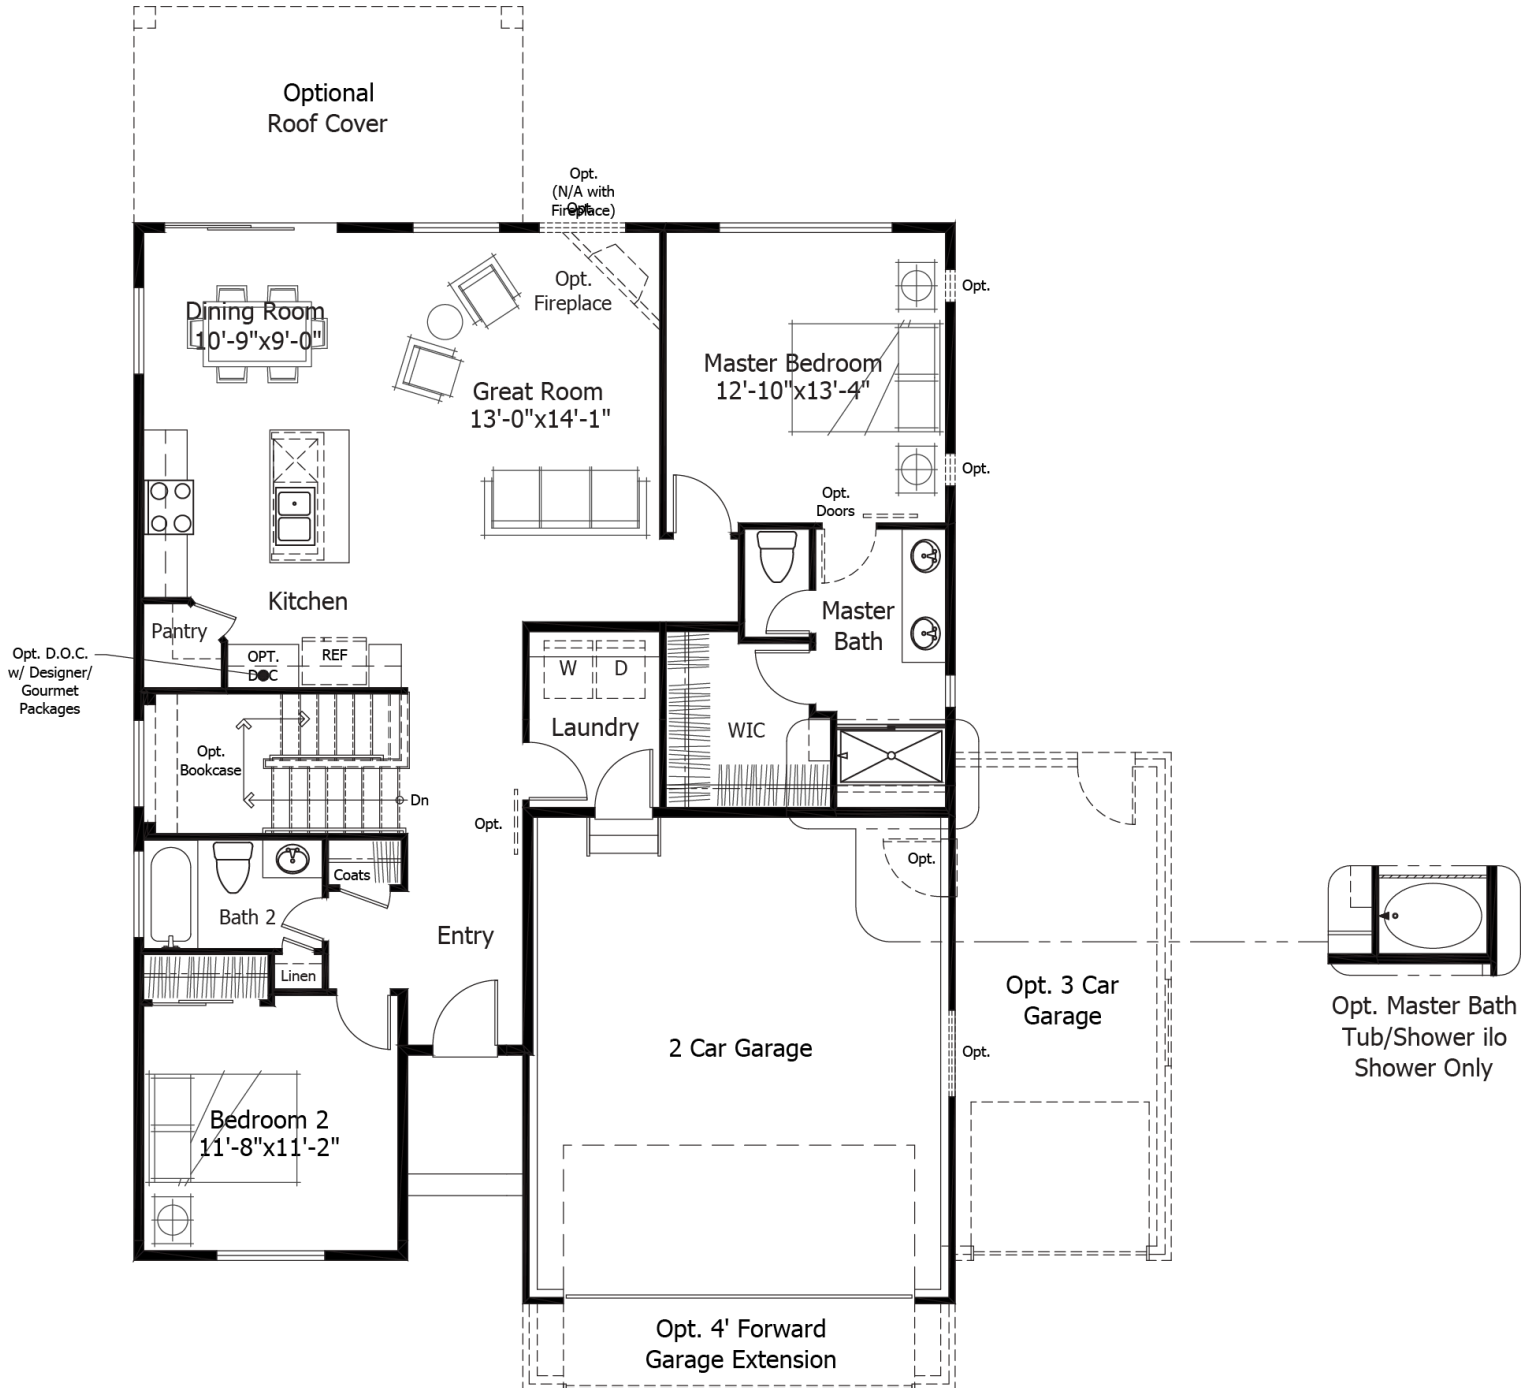

Main

All square footage is approximate. Renderings are artist's conceptions and may vary slightly from the actual home. Homes may be built in reverse of plans shown, depending on site conditions. Minor architectural changes may be made occasionally at the option of the builder. Please contact your Sales Consultant for details.