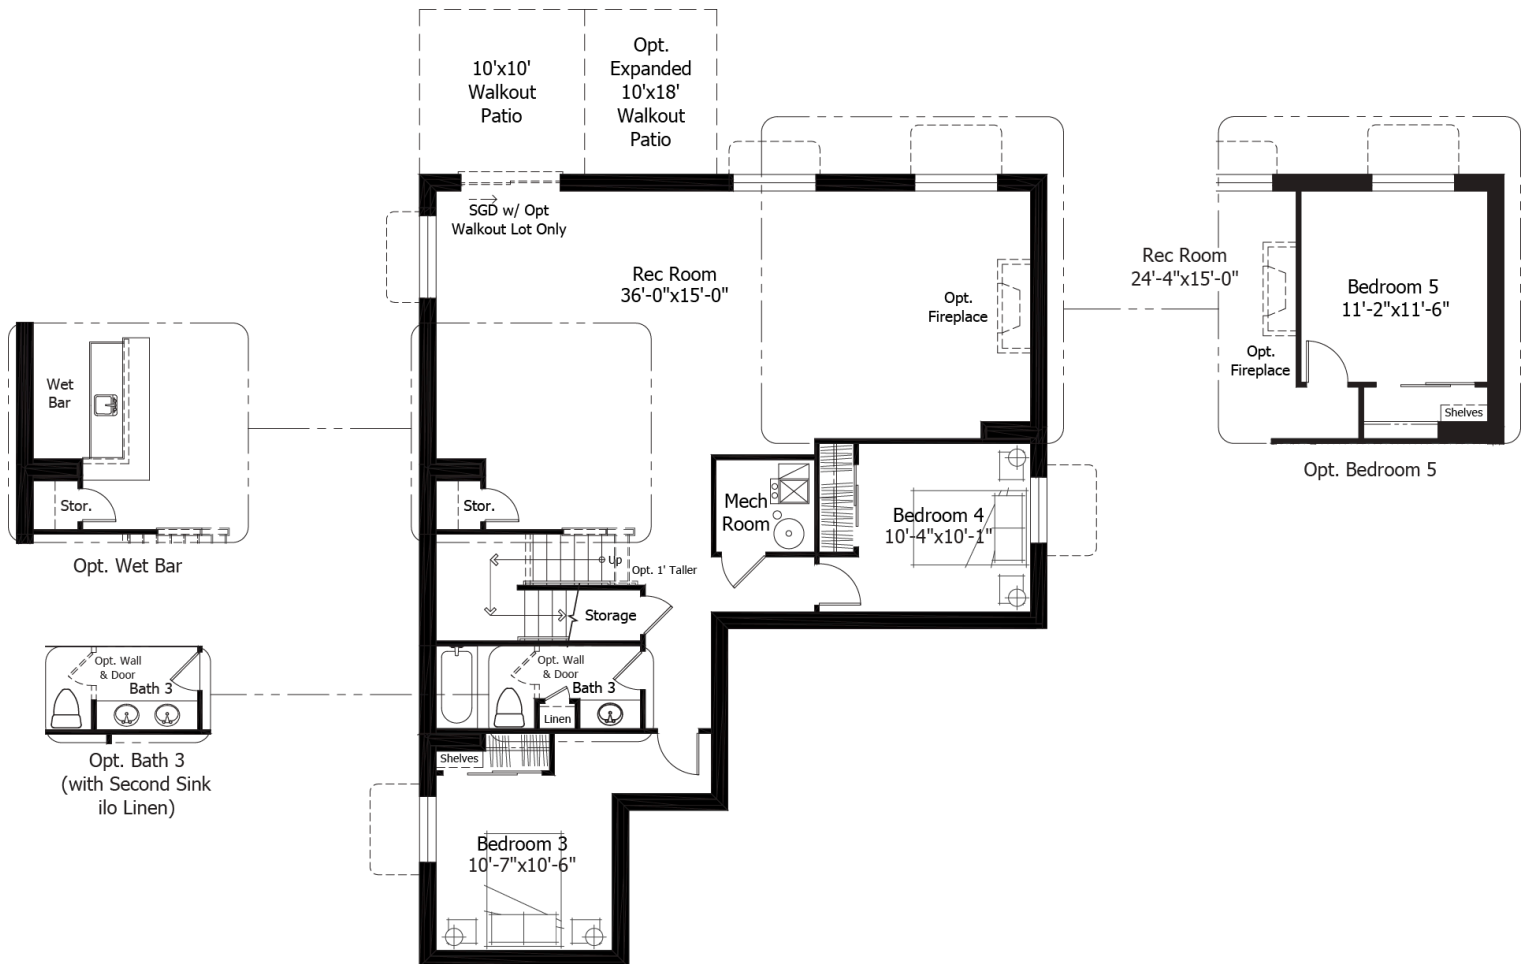

Lower

All square footage is approximate. Renderings are artist's conceptions and may vary slightly from the actual home. Homes may be built in reverse of plans shown, depending on site conditions. Minor architectural changes may be made occasionally at the option of the builder. Please contact your Sales Consultant for details.