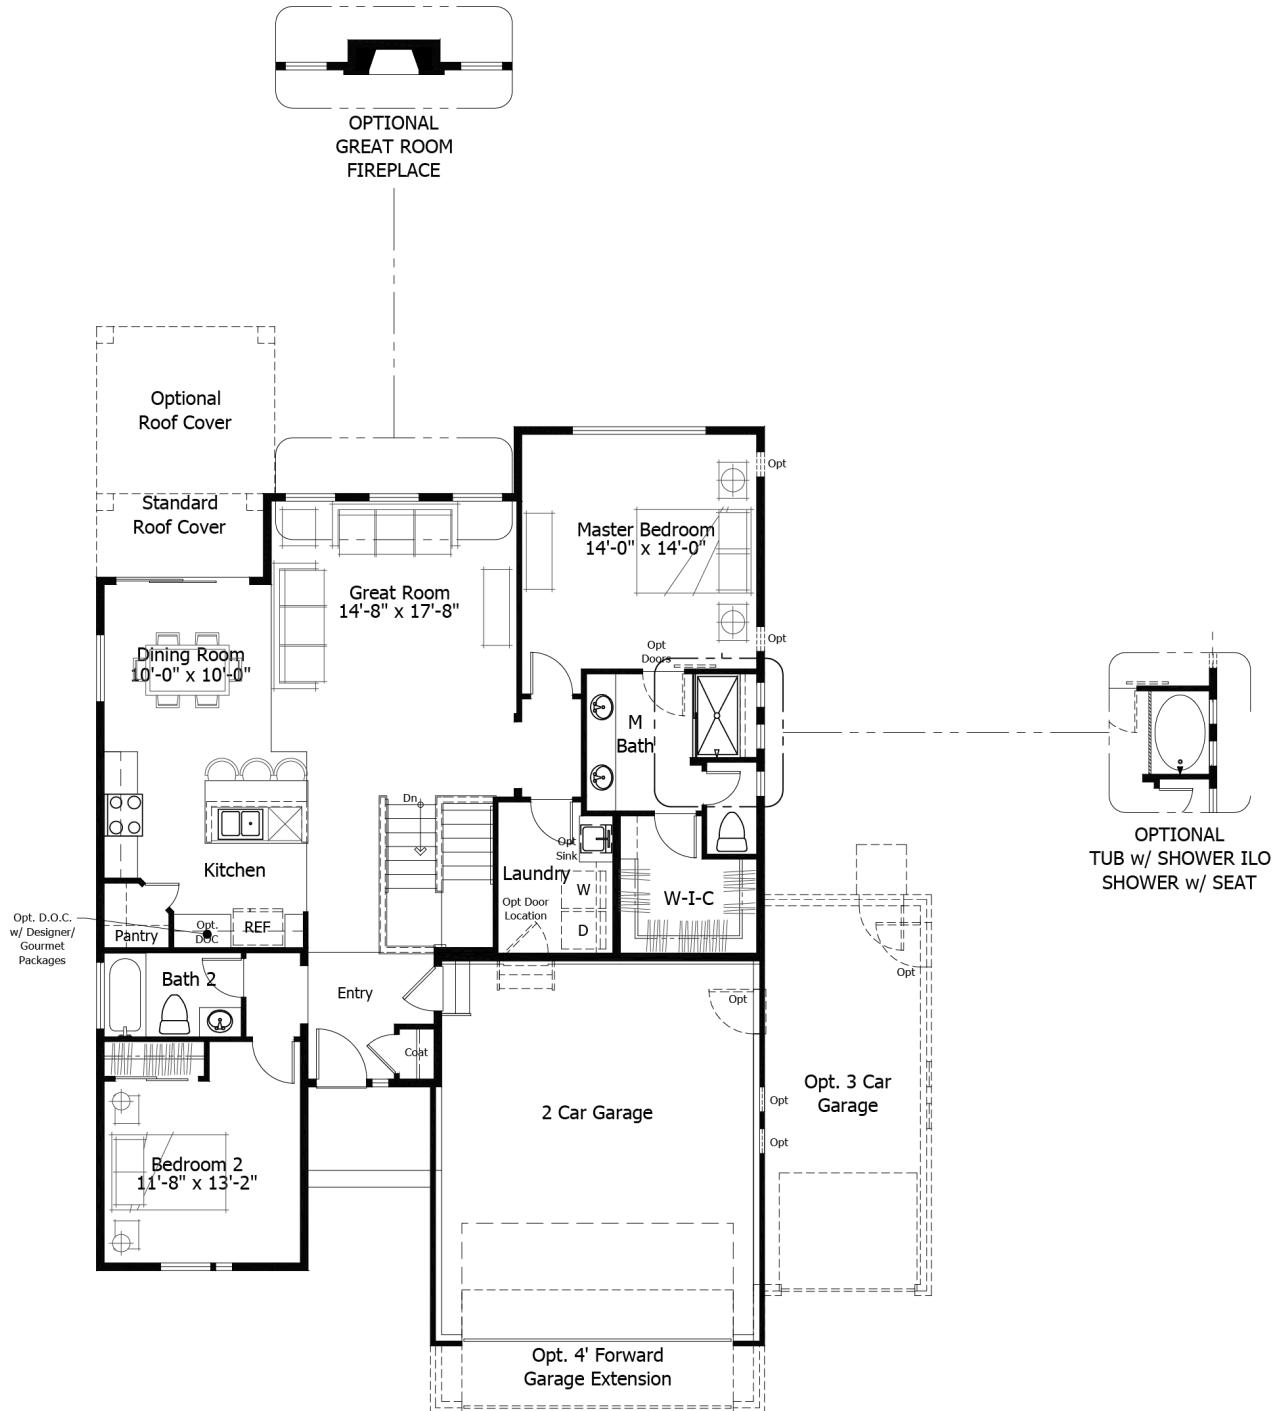

Priced From
\$542,600

3 Elevations Available

-  **2** Bedrooms
-  **0** Bathrooms
-  **2,850+** Sq. Ft.
-  **2** Car Garage

All square footage is approximate. Renderings are artist's conceptions and may vary slightly from the actual home. Homes may be built in reverse of plans shown, depending on site conditions. Minor architectural changes may be made occasionally at the option of the builder. Please contact your Sales Consultant for details.

Main

All square footage is approximate. Renderings are artist's conceptions and may vary slightly from the actual home. Homes may be built in reverse of plans shown, depending on site conditions. Minor architectural changes may be made occasionally at the option of the builder. Please contact your Sales Consultant for details.