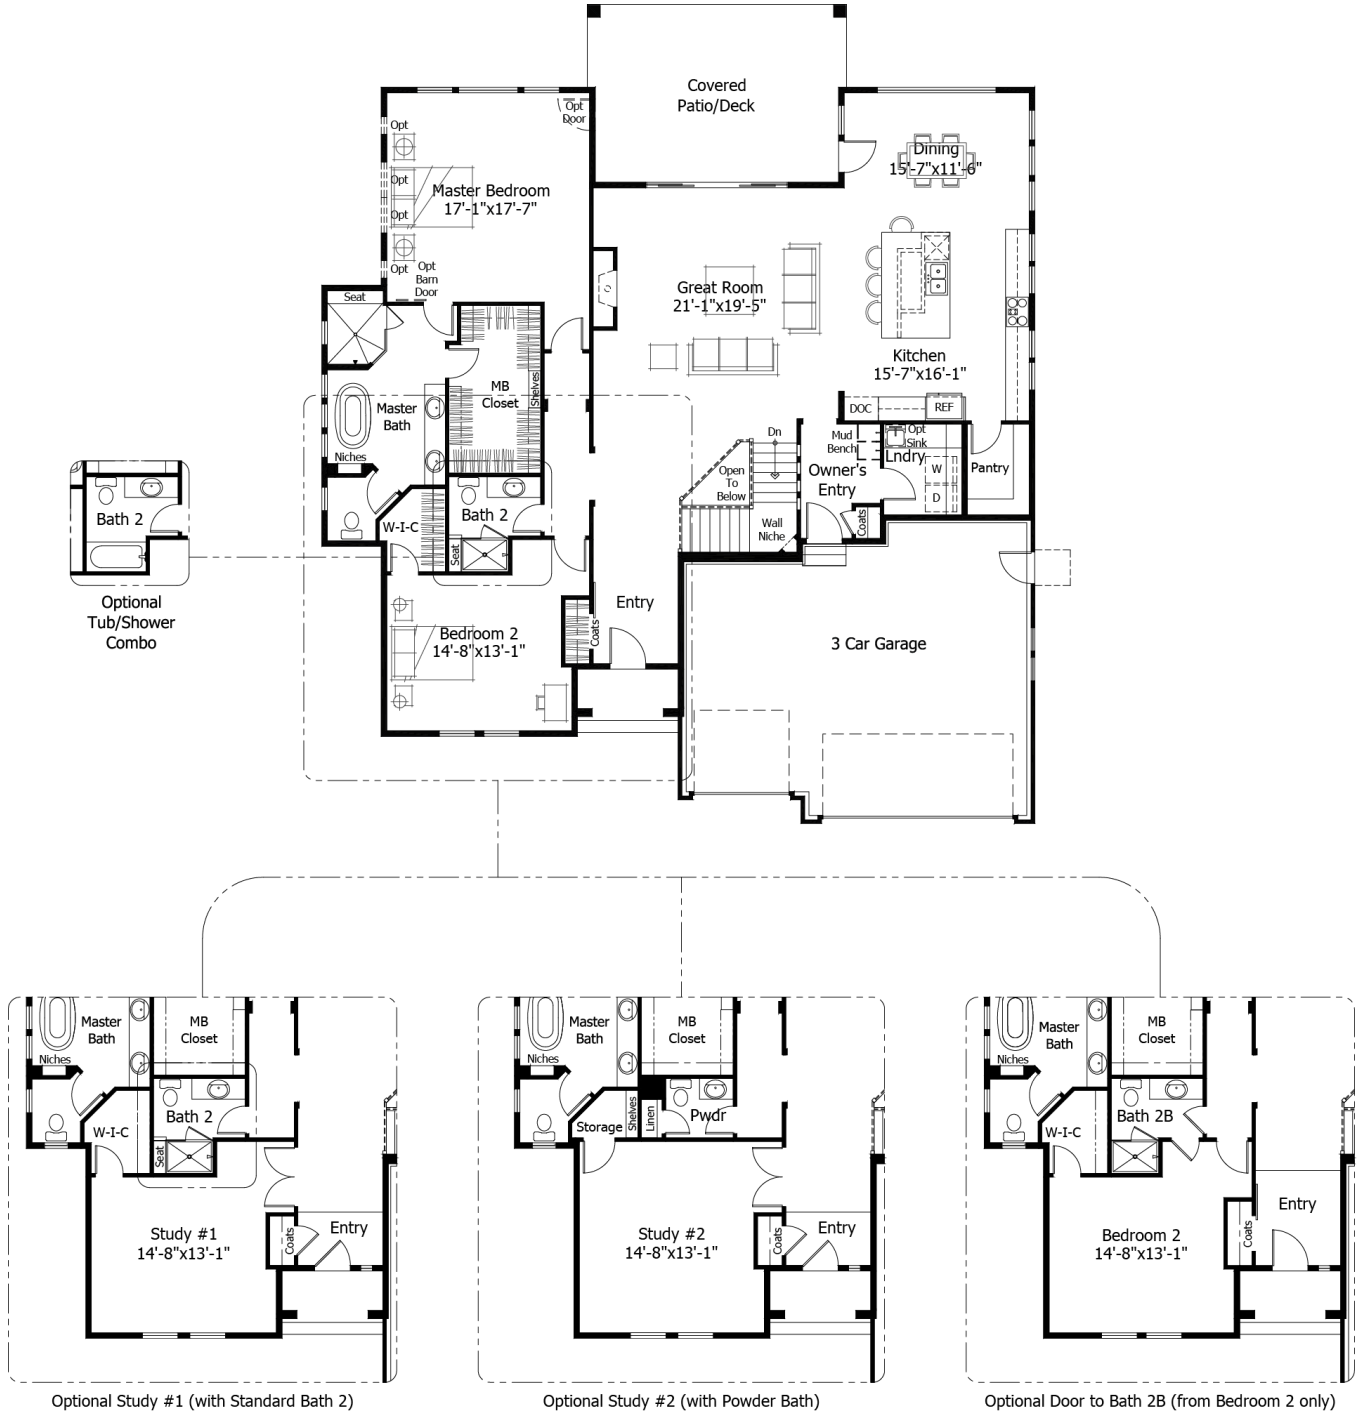

Single Family
Grandview
Sterling

NEW HOME SPECIALIST

Call Us @ (719) 888-3682

Priced From
\$719,200

3 Elevations Available

-  **2** Bedrooms
-  **0** Bathrooms
-  **4,831+** Sq. Ft.
-  **3** Car Garage

All square footage is approximate. Renderings are artist's conceptions and may vary slightly from the actual home. Homes may be built in reverse of plans shown, depending on site conditions. Minor architectural changes may be made occasionally at the option of the builder. Please contact your Sales Consultant for details.

Main

All square footage is approximate. Renderings are artist's conceptions and may vary slightly from the actual home. Homes may be built in reverse of plans shown, depending on site conditions. Minor architectural changes may be made occasionally at the option of the builder. Please contact your Sales Consultant for details.