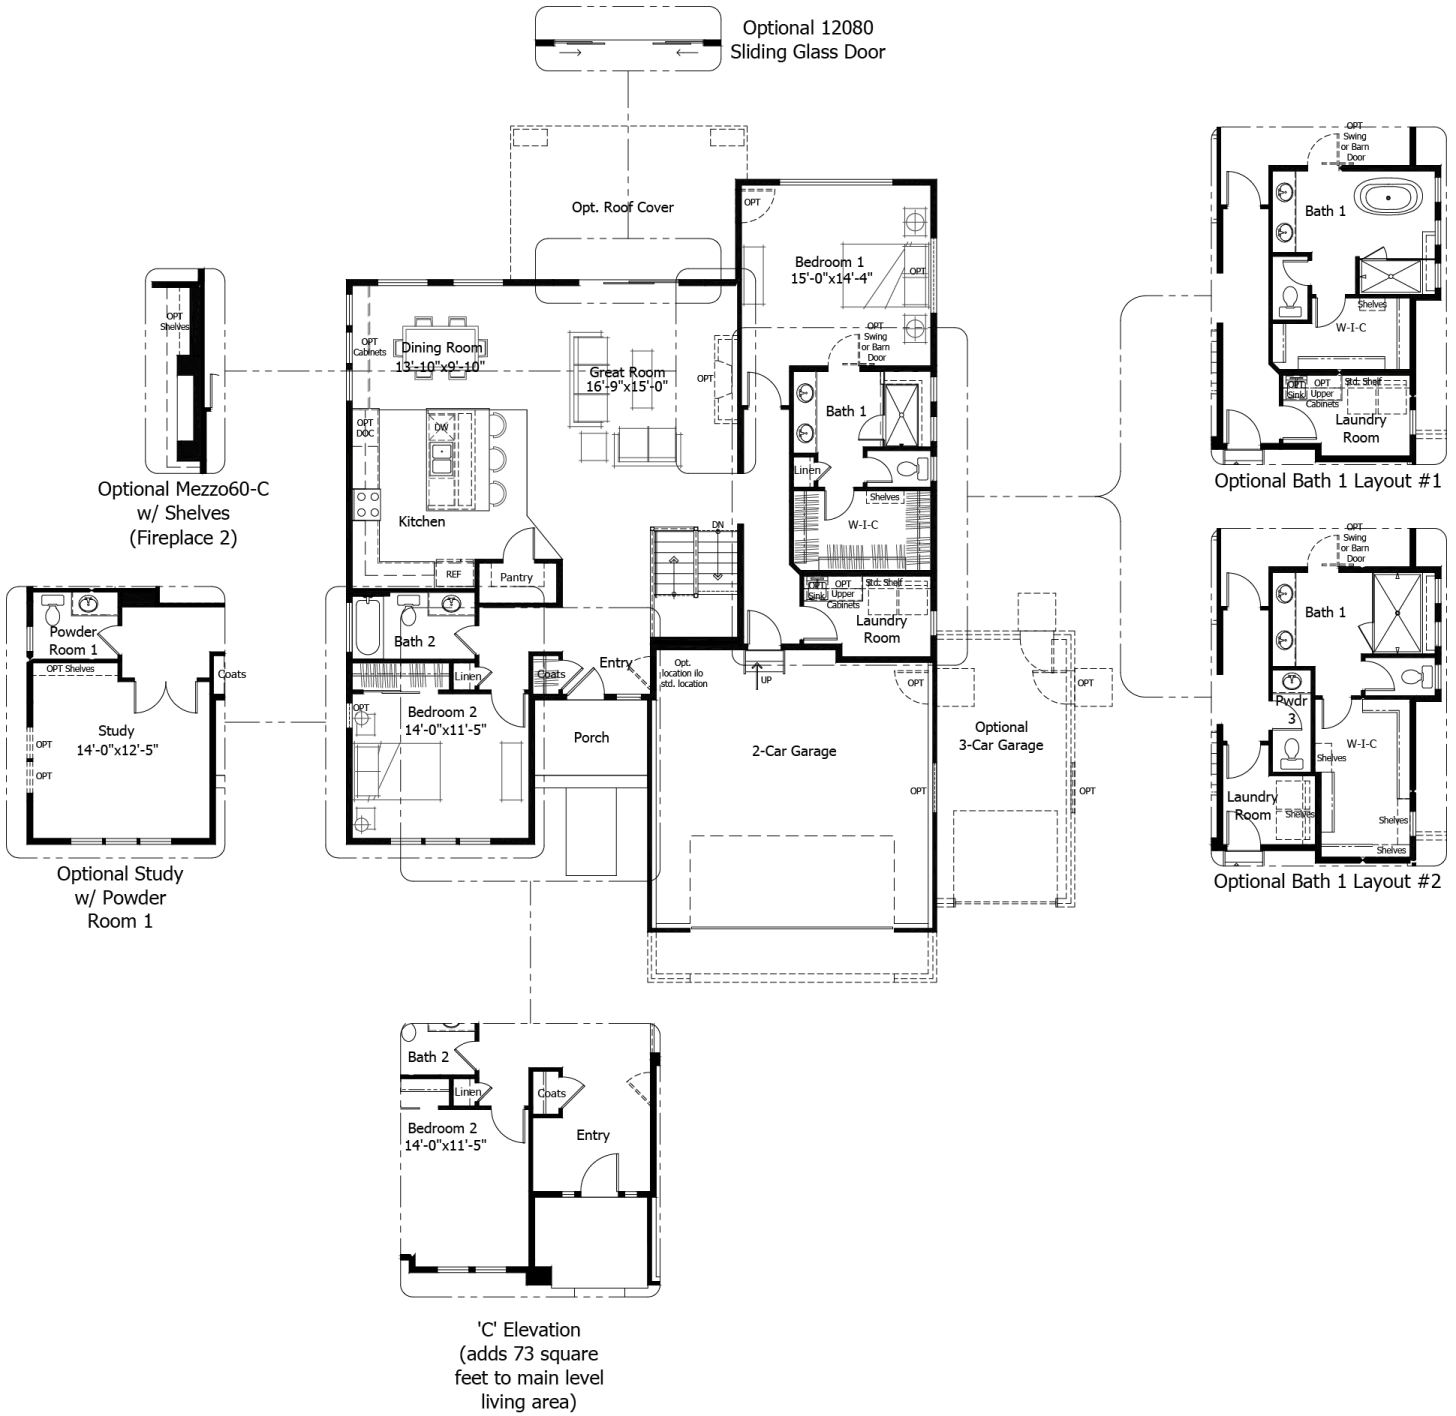

Single Family
Hillspire II
Sterling

NEW HOME SPECIALIST

Call Us @ (719) 888-3682

Priced From
\$603,500

3 Elevations Available

-  **1** Bedrooms
-  **0** Bathrooms
-  **3,580+** Sq. Ft.
-  **2** Car Garage

All square footage is approximate. Renderings are artist's conceptions and may vary slightly from the actual home. Homes may be built in reverse of plans shown, depending on site conditions. Minor architectural changes may be made occasionally at the option of the builder. Please contact your Sales Consultant for details.

Main

All square footage is approximate. Renderings are artist's conceptions and may vary slightly from the actual home. Homes may be built in reverse of plans shown, depending on site conditions. Minor architectural changes may be made occasionally at the option of the builder. Please contact your Sales Consultant for details.

Lower

All square footage is approximate. Renderings are artist's conceptions and may vary slightly from the actual home. Homes may be built in reverse of plans shown, depending on site conditions. Minor architectural changes may be made occasionally at the option of the builder. Please contact your Sales Consultant for details.