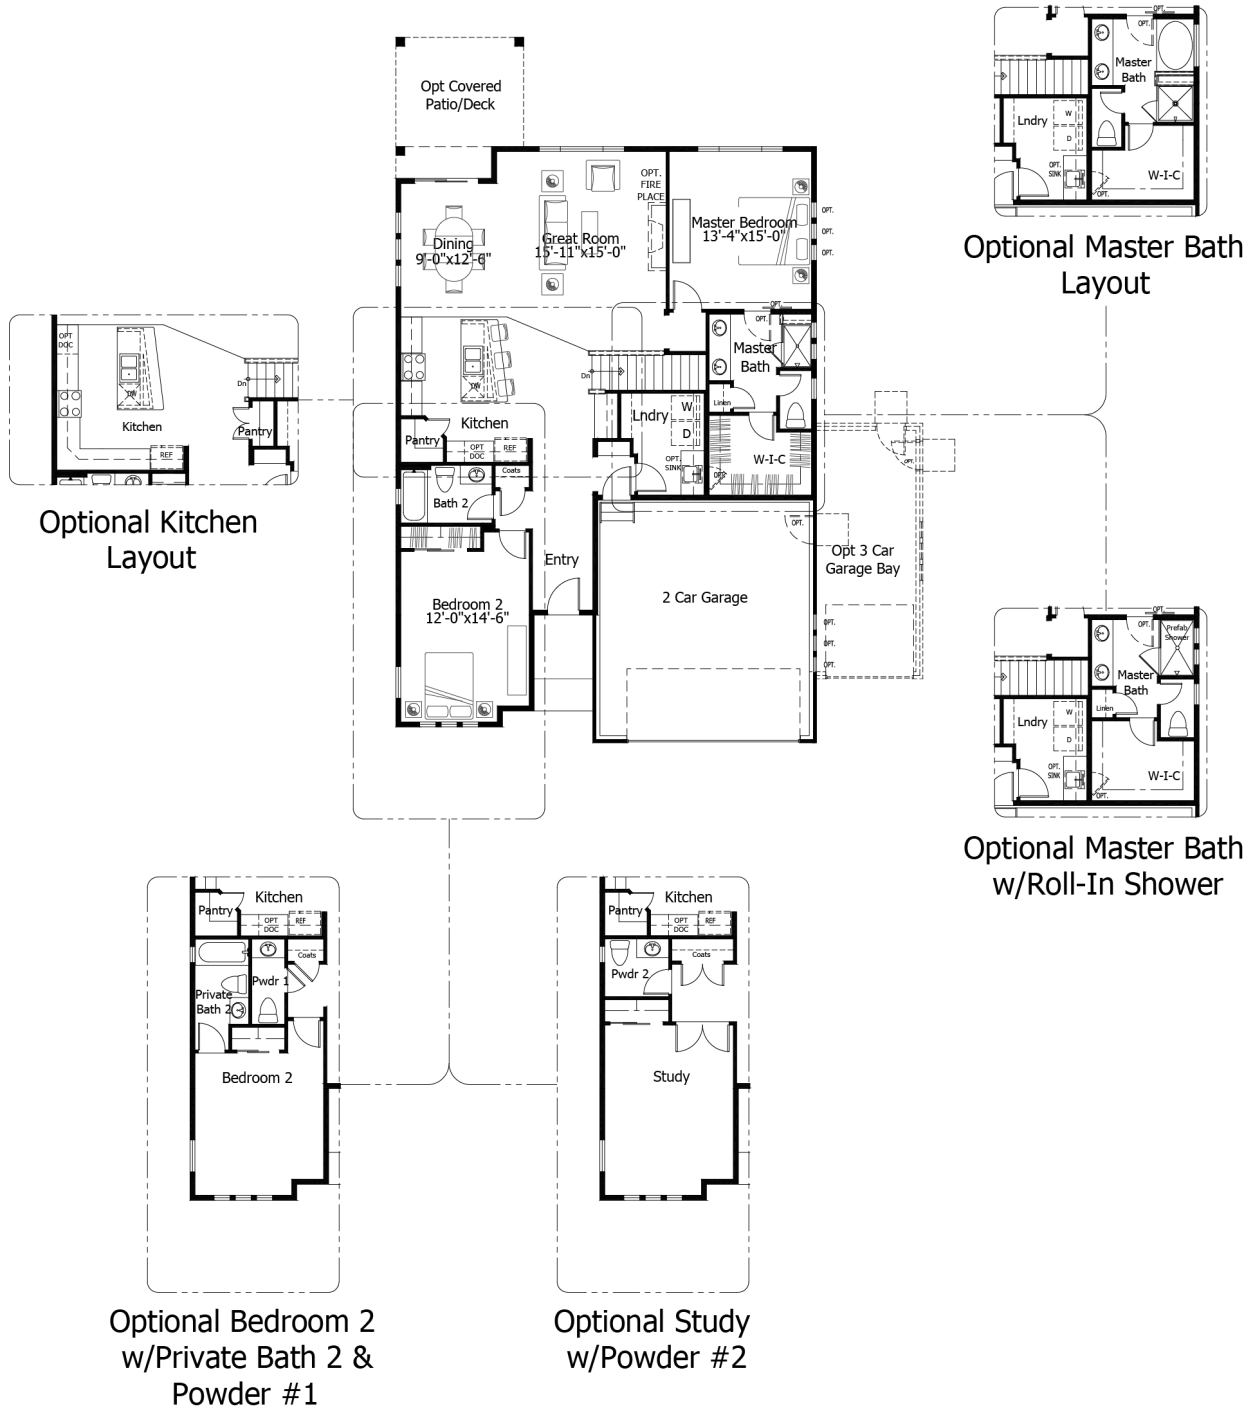

Priced From
\$556,400

2 Elevations Available

-  **2** Bedrooms
-  **0** Bathrooms
-  **3,218+** Sq. Ft.
-  **2** Car Garage

All square footage is approximate. Renderings are artist's conceptions and may vary slightly from the actual home. Homes may be built in reverse of plans shown, depending on site conditions. Minor architectural changes may be made occasionally at the option of the builder. Please contact your Sales Consultant for details.

Lower

All square footage is approximate. Renderings are artist's conceptions and may vary slightly from the actual home. Homes may be built in reverse of plans shown, depending on site conditions. Minor architectural changes may be made occasionally at the option of the builder. Please contact your Sales Consultant for details.

Main

All square footage is approximate. Renderings are artist's conceptions and may vary slightly from the actual home. Homes may be built in reverse of plans shown, depending on site conditions. Minor architectural changes may be made occasionally at the option of the builder. Please contact your Sales Consultant for details.