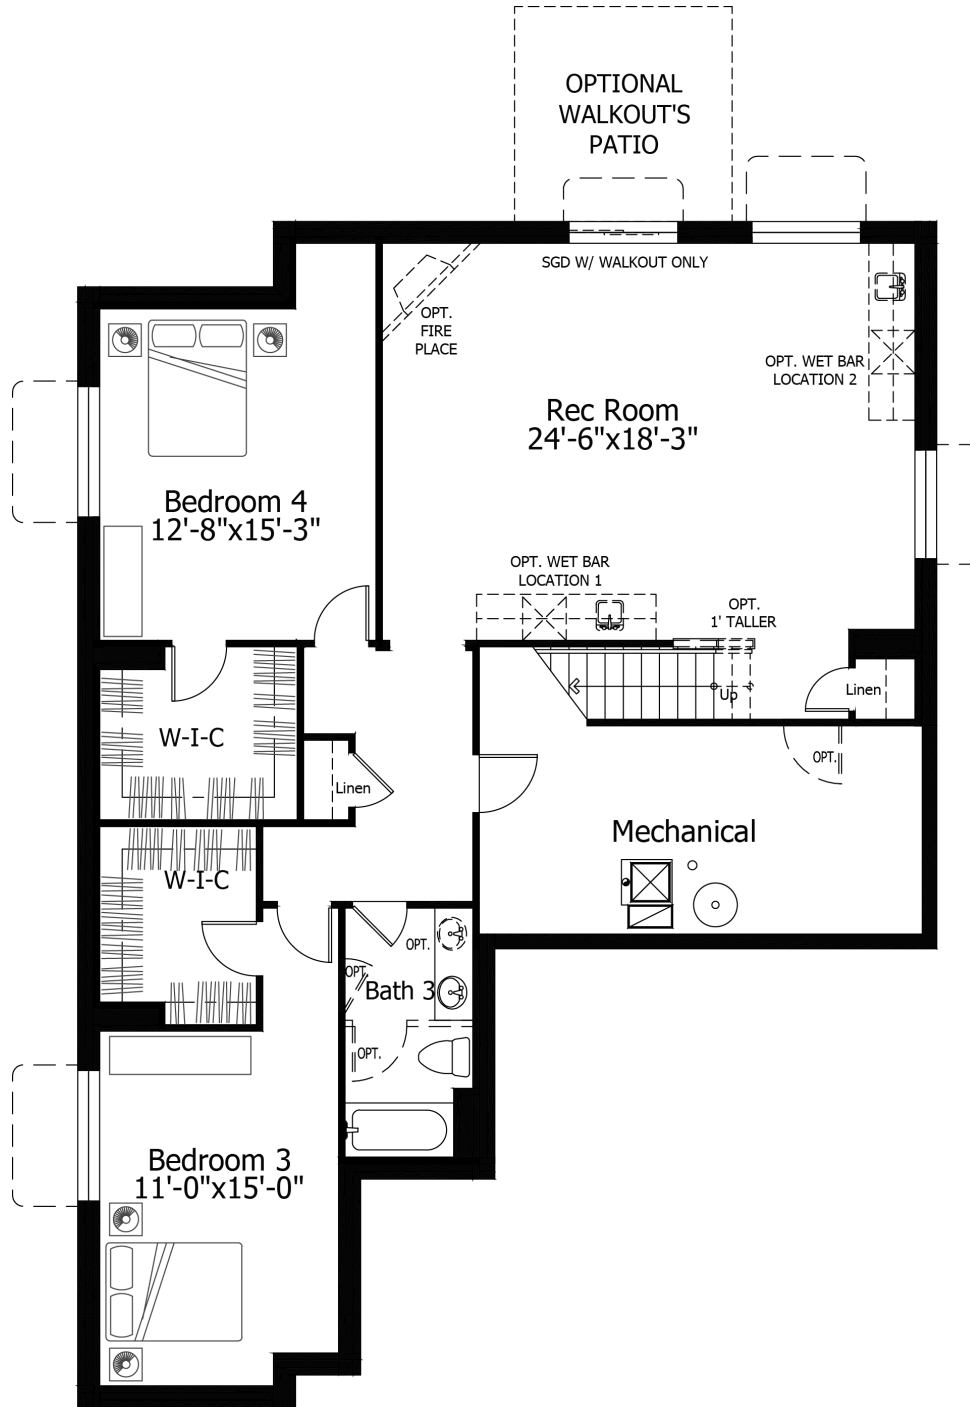

Priced From
\$556,400

2 Elevations Available

-  **2** Bedrooms
-  **0** Bathrooms
-  **3,218+** Sq. Ft.
-  **2** Car Garage

All square footage is approximate. Renderings are artist's conceptions and may vary slightly from the actual home. Homes may be built in reverse of plans shown, depending on site conditions. Minor architectural changes may be made occasionally at the option of the builder. Please contact your Sales Consultant for details.

Lower

All square footage is approximate. Renderings are artist's conceptions and may vary slightly from the actual home. Homes may be built in reverse of plans shown, depending on site conditions. Minor architectural changes may be made occasionally at the option of the builder. Please contact your Sales Consultant for details.