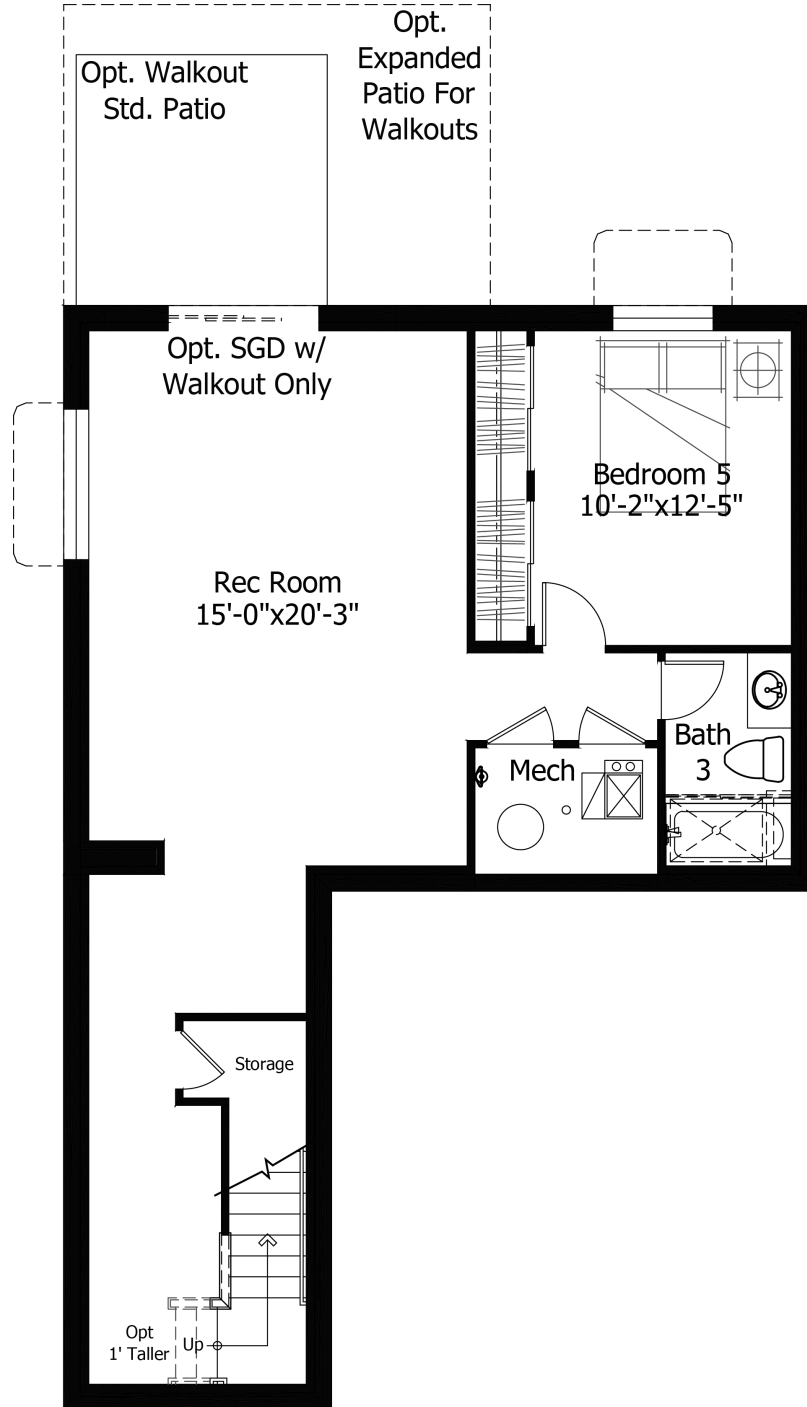

Priced From
\$536,800

3 Elevations Available

-  **3** Bedrooms
-  **0** Bathrooms
-  **2,116+** Sq. Ft.
-  **2** Car Garage

All square footage is approximate. Renderings are artist's conceptions and may vary slightly from the actual home. Homes may be built in reverse of plans shown, depending on site conditions. Minor architectural changes may be made occasionally at the option of the builder. Please contact your Sales Consultant for details.

Lower

All square footage is approximate. Renderings are artist's conceptions and may vary slightly from the actual home. Homes may be built in reverse of plans shown, depending on site conditions. Minor architectural changes may be made occasionally at the option of the builder. Please contact your Sales Consultant for details.