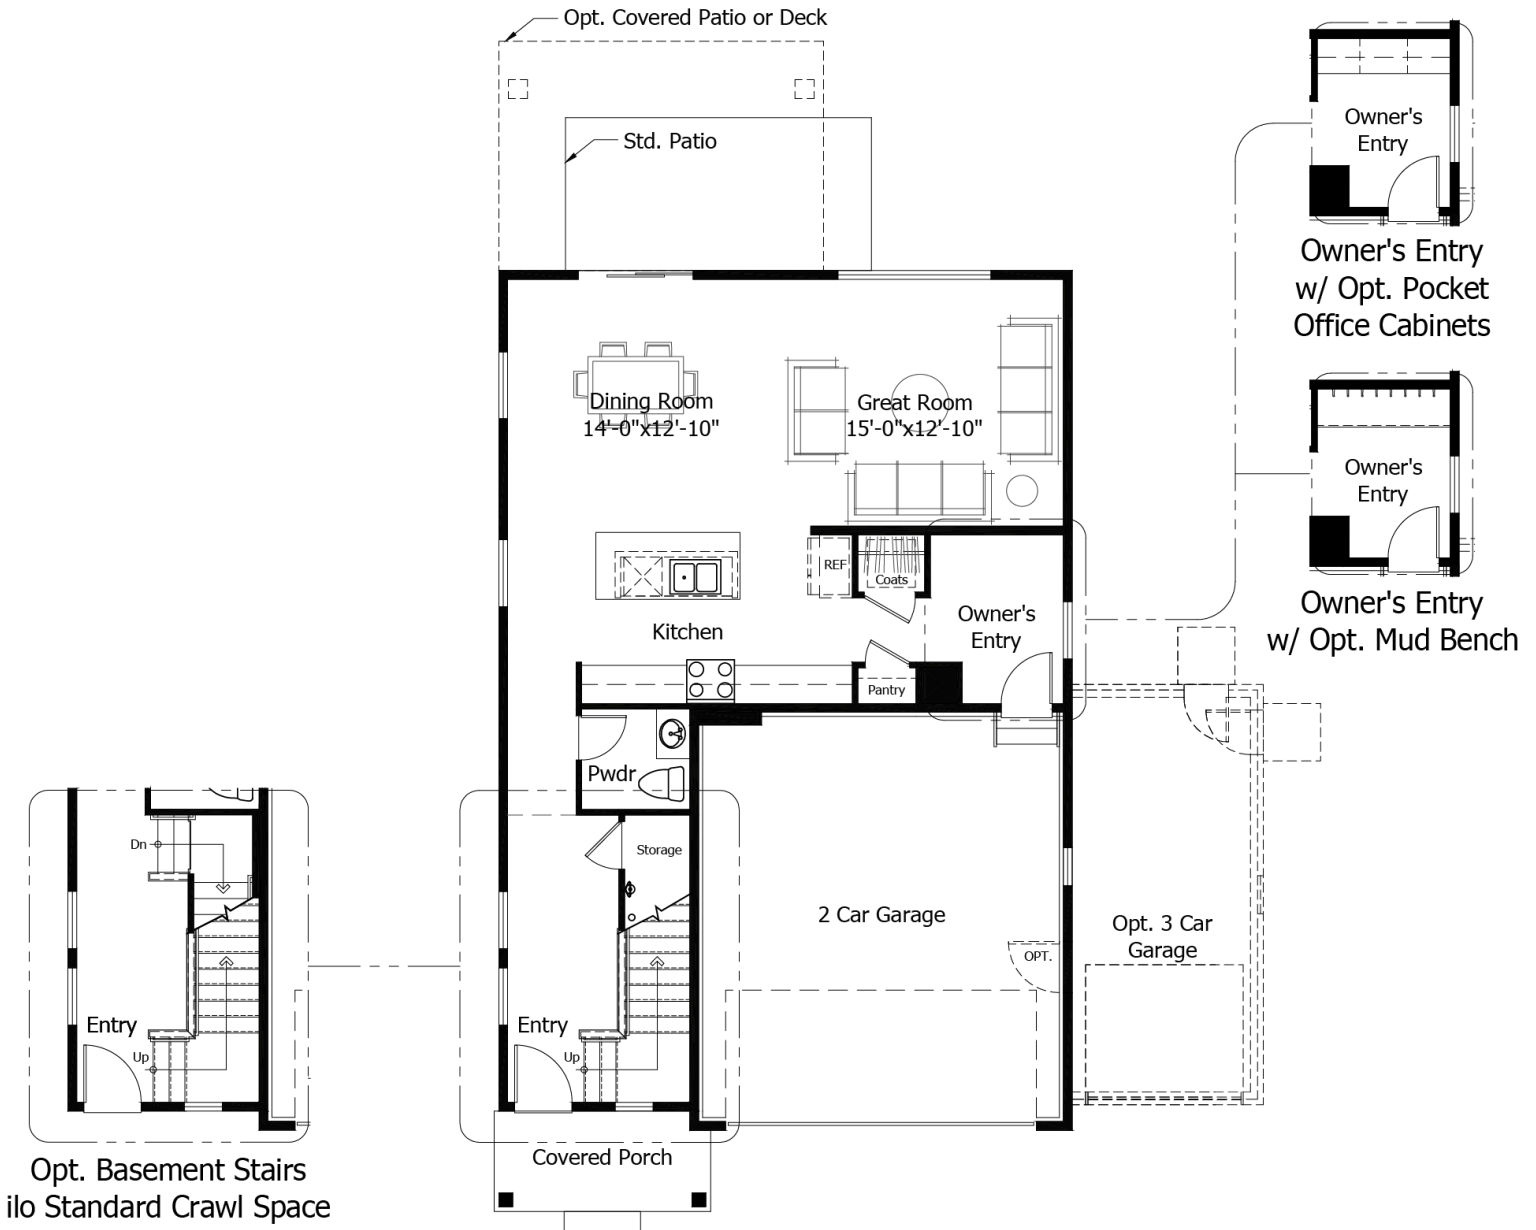

Main

All square footage is approximate. Renderings are artist's conceptions and may vary slightly from the actual home. Homes may be built in reverse of plans shown, depending on site conditions. Minor architectural changes may be made occasionally at the option of the builder. Please contact your Sales Consultant for details.