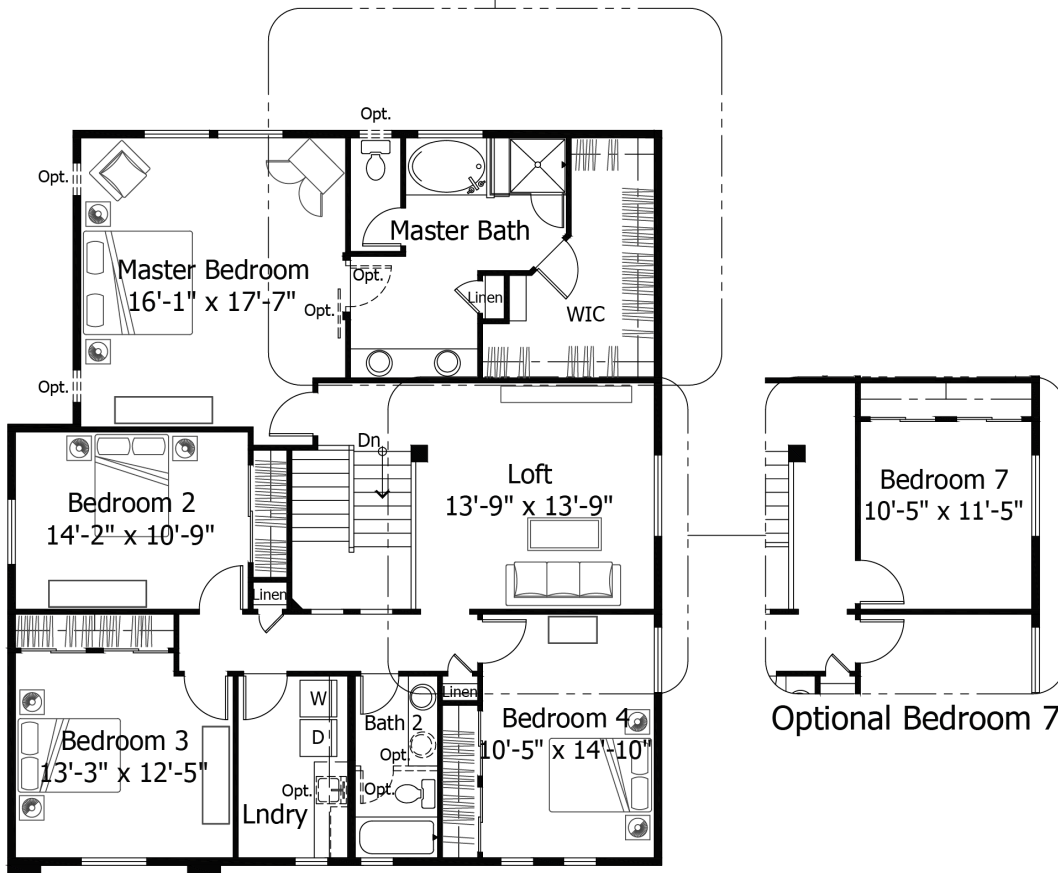

Single Family
Monarch
Sterling

NEW HOME SPECIALIST

Call Us @ (719) 888-3682

Priced From
\$636,400

4 Elevations Available

-  **4** Bedrooms
-  **0** Bathrooms
-  **4,546+** Sq. Ft.
-  **2** Car Garage

All square footage is approximate. Renderings are artist's conceptions and may vary slightly from the actual home. Homes may be built in reverse of plans shown, depending on site conditions. Minor architectural changes may be made occasionally at the option of the builder. Please contact your Sales Consultant for details.

Main

All square footage is approximate. Renderings are artist's conceptions and may vary slightly from the actual home. Homes may be built in reverse of plans shown, depending on site conditions. Minor architectural changes may be made occasionally at the option of the builder. Please contact your Sales Consultant for details.

Upper

Optional walk-in shower

All square footage is approximate. Renderings are artist's conceptions and may vary slightly from the actual home. Homes may be built in reverse of plans shown, depending on site conditions. Minor architectural changes may be made occasionally at the option of the builder. Please contact your Sales Consultant for details.