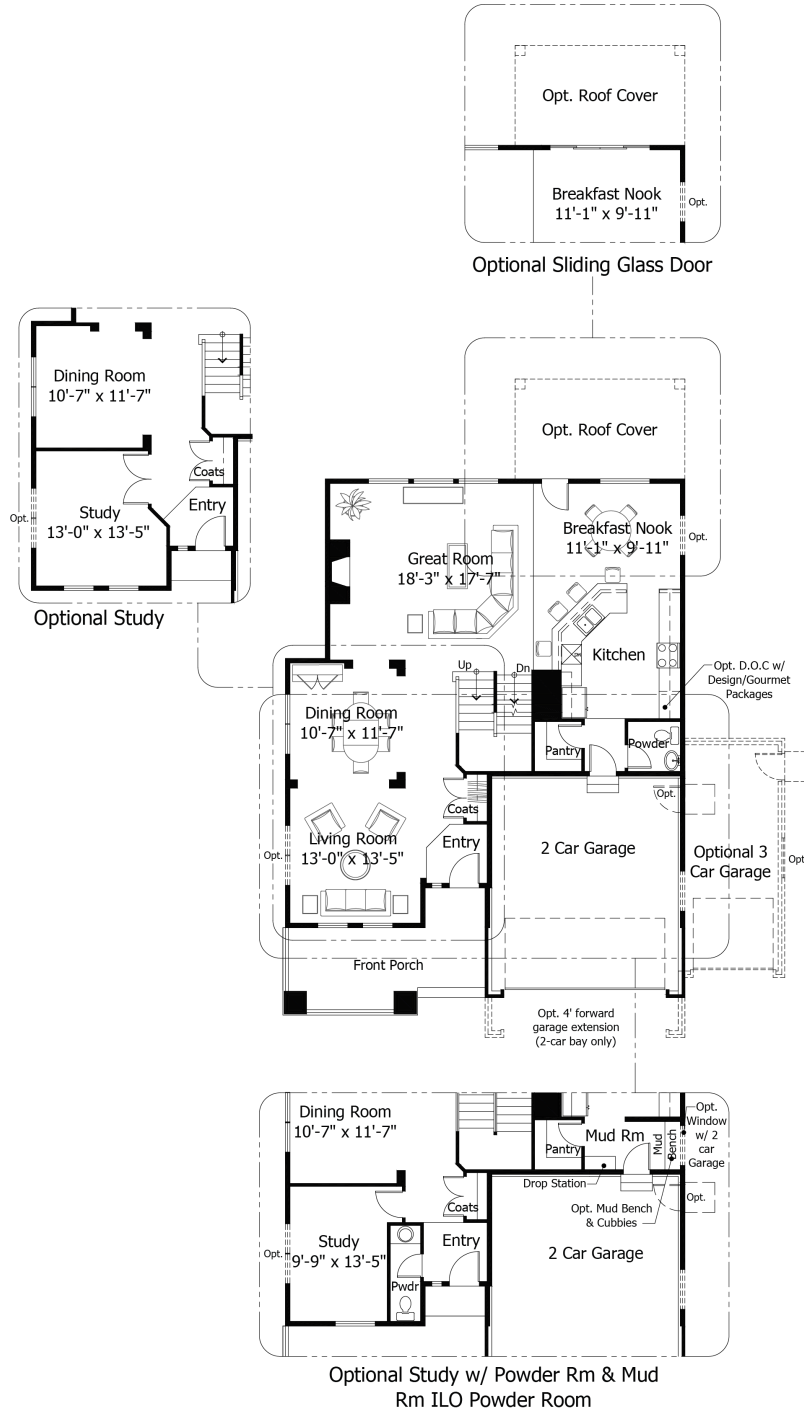

Single Family
Monarch
Sterling

NEW HOME SPECIALIST

Call Us @ (719) 888-3682

Priced From
\$636,400

4 Elevations Available

-  **4** Bedrooms
-  **0** Bathrooms
-  **4,546+** Sq. Ft.
-  **2** Car Garage

All square footage is approximate. Renderings are artist's conceptions and may vary slightly from the actual home. Homes may be built in reverse of plans shown, depending on site conditions. Minor architectural changes may be made occasionally at the option of the builder. Please contact your Sales Consultant for details.

Lower

All square footage is approximate. Renderings are artist's conceptions and may vary slightly from the actual home. Homes may be built in reverse of plans shown, depending on site conditions. Minor architectural changes may be made occasionally at the option of the builder. Please contact your Sales Consultant for details.

Main

All square footage is approximate. Renderings are artist's conceptions and may vary slightly from the actual home. Homes may be built in reverse of plans shown, depending on site conditions. Minor architectural changes may be made occasionally at the option of the builder. Please contact your Sales Consultant for details.

Upper

Optional walk-in shower

All square footage is approximate. Renderings are artist's conceptions and may vary slightly from the actual home. Homes may be built in reverse of plans shown, depending on site conditions. Minor architectural changes may be made occasionally at the option of the builder. Please contact your Sales Consultant for details.