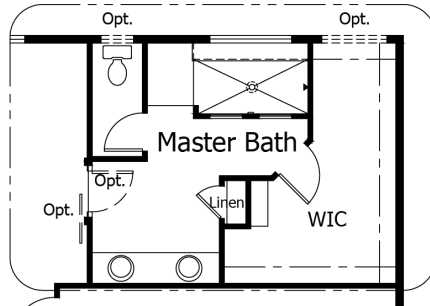

Upper

Optional walk-in shower