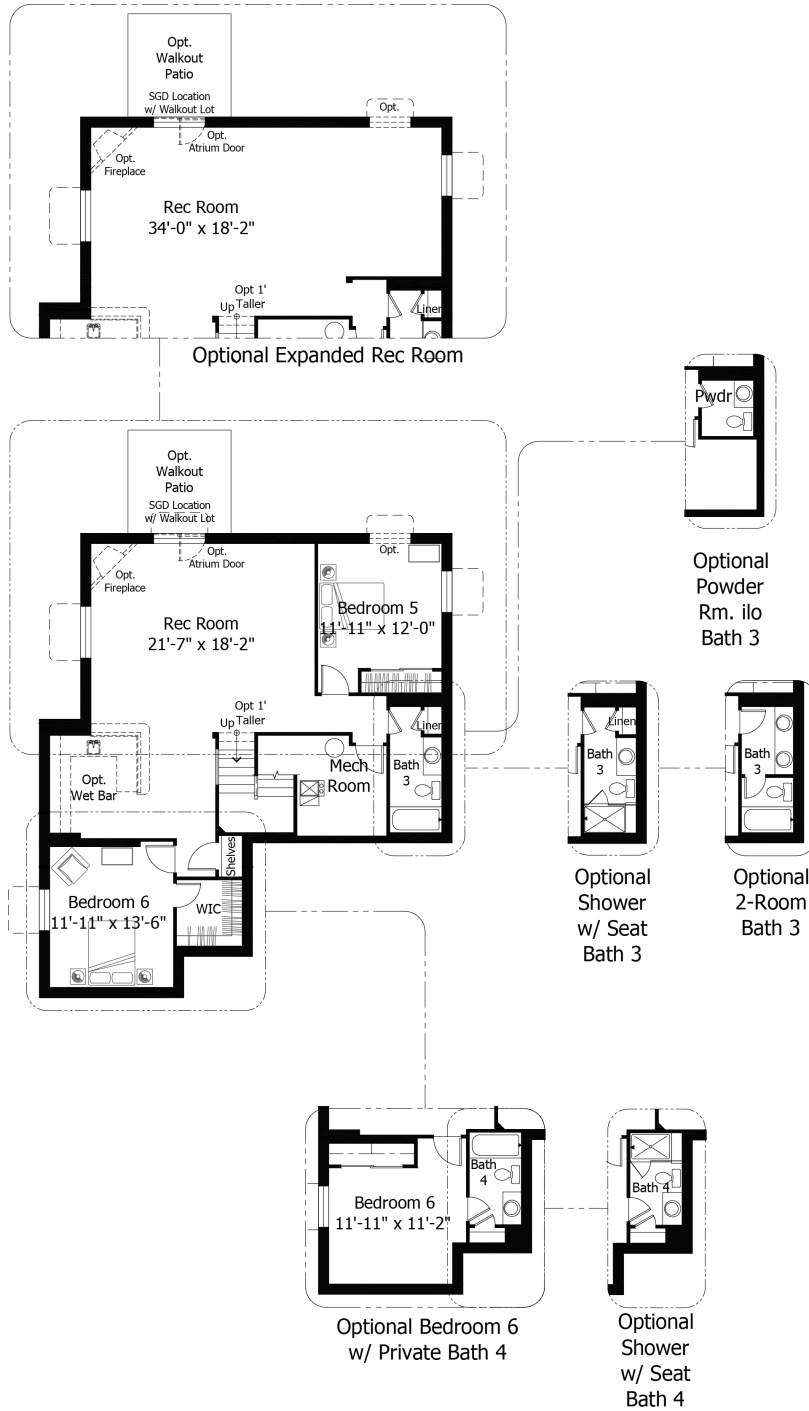

Single Family
Monarch
Sterling

NEW HOME SPECIALIST

Call Us @ (719) 888-3682

Priced From
\$636,400

4 Elevations Available

-  **4** Bedrooms
-  **0** Bathrooms
-  **4,546+** Sq. Ft.
-  **2** Car Garage

All square footage is approximate. Renderings are artist's conceptions and may vary slightly from the actual home. Homes may be built in reverse of plans shown, depending on site conditions. Minor architectural changes may be made occasionally at the option of the builder. Please contact your Sales Consultant for details.

Lower

All square footage is approximate. Renderings are artist's conceptions and may vary slightly from the actual home. Homes may be built in reverse of plans shown, depending on site conditions. Minor architectural changes may be made occasionally at the option of the builder. Please contact your Sales Consultant for details.

Upper

Optional walk-in shower

All square footage is approximate. Renderings are artist's conceptions and may vary slightly from the actual home. Homes may be built in reverse of plans shown, depending on site conditions. Minor architectural changes may be made occasionally at the option of the builder. Please contact your Sales Consultant for details.