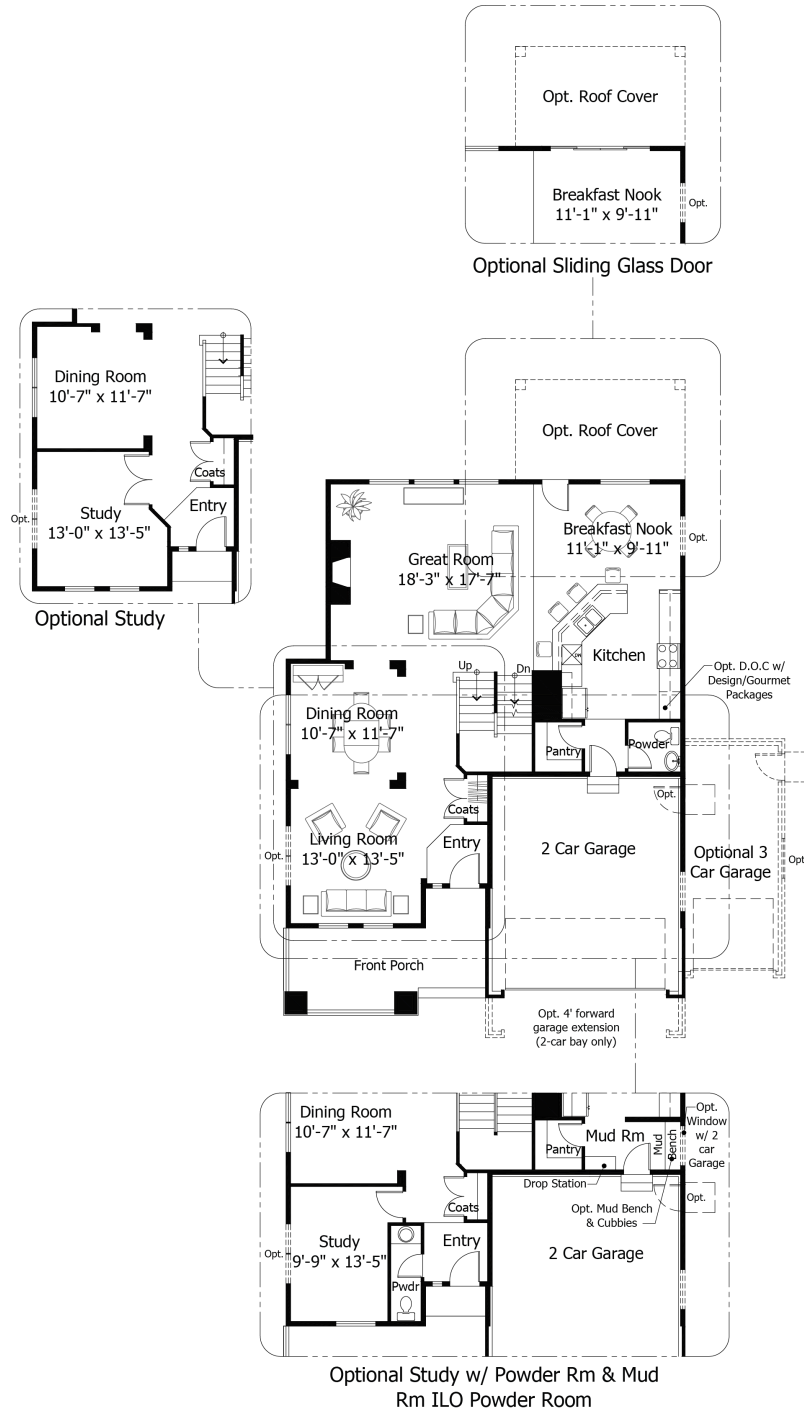

Main

All square footage is approximate. Renderings are artist's conceptions and may vary slightly from the actual home. Homes may be built in reverse of plans shown, depending on site conditions. Minor architectural changes may be made occasionally at the option of the builder. Please contact your Sales Consultant for details.