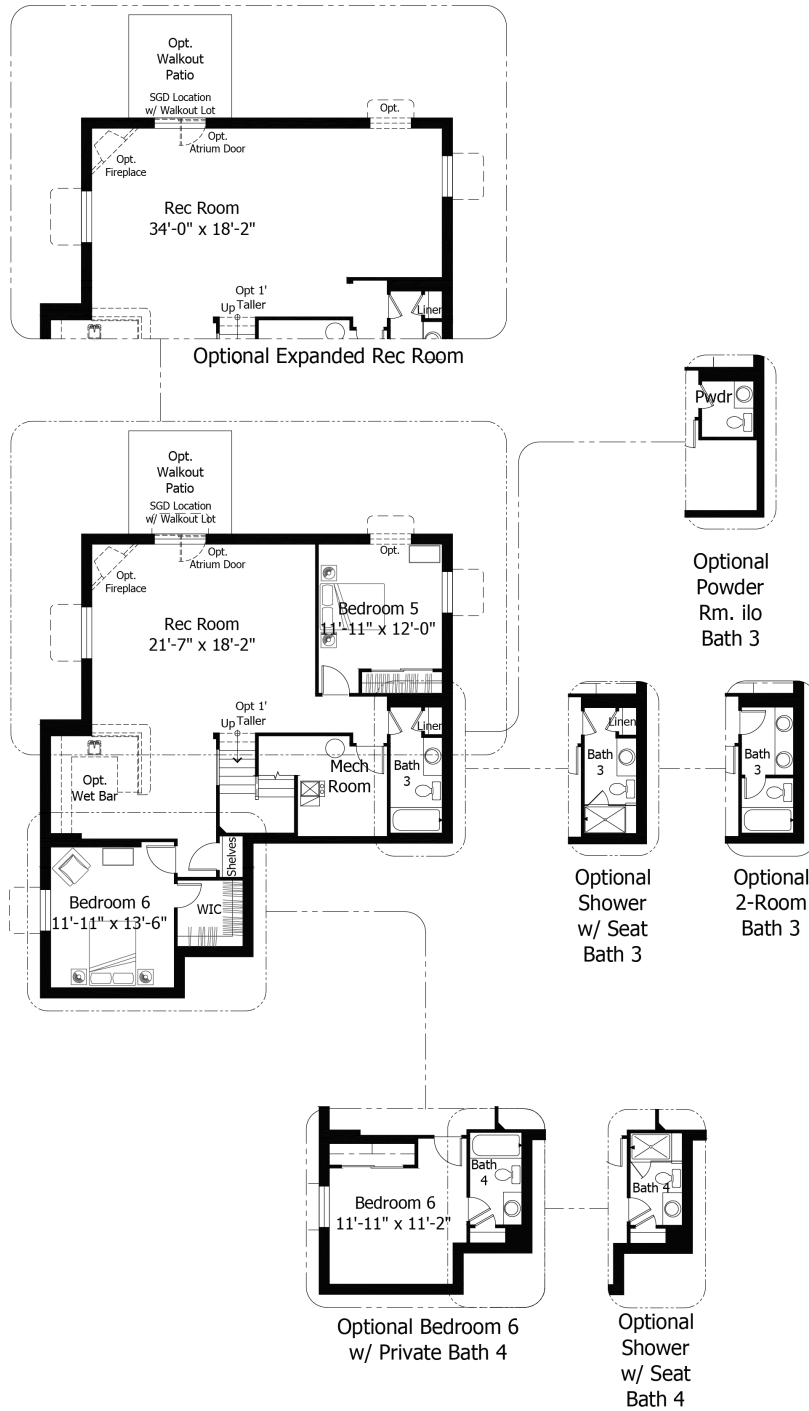

Lower

All square footage is approximate. Renderings are artist's conceptions and may vary slightly from the actual home. Homes may be built in reverse of plans shown, depending on site conditions. Minor architectural changes may be made occasionally at the option of the builder. Please contact your Sales Consultant for details.