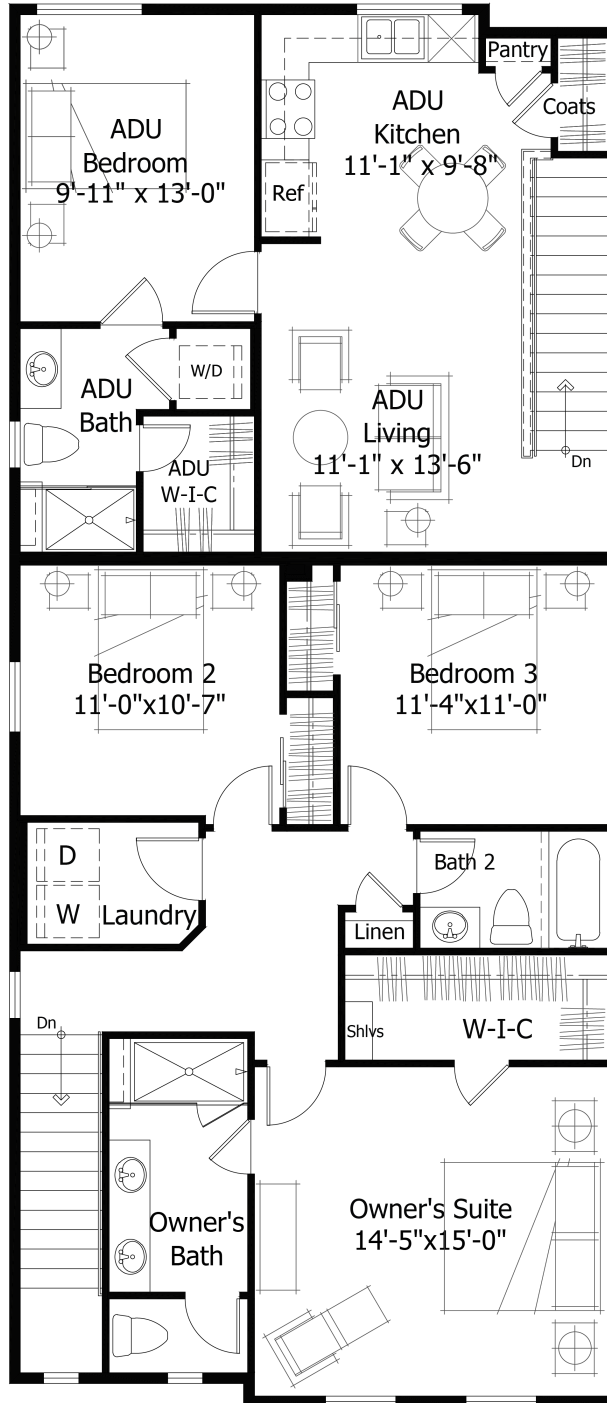

Upper

All square footage is approximate. Renderings are artist's conceptions and may vary slightly from the actual home. Homes may be built in reverse of plans shown, depending on site conditions. Minor architectural changes may be made occasionally at the option of the builder. Please contact your Sales Consultant for details.