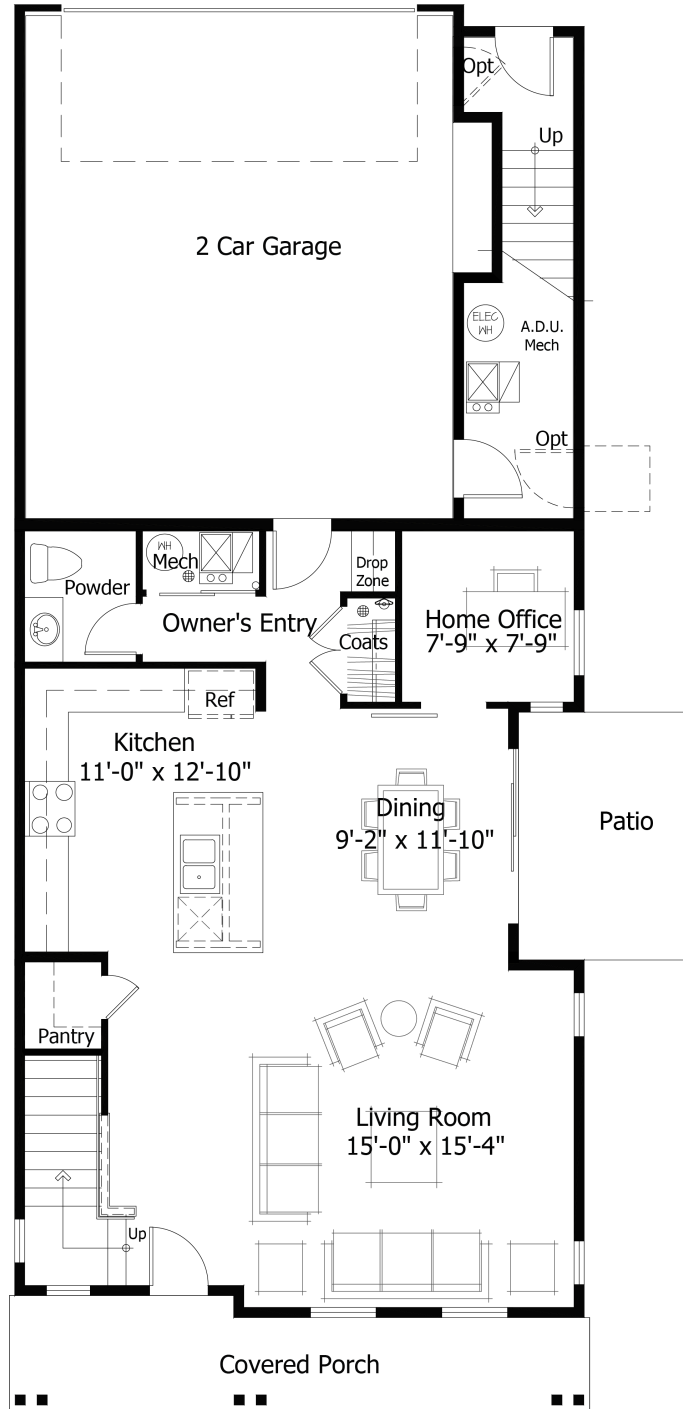

Main

All square footage is approximate. Renderings are artist's conceptions and may vary slightly from the actual home. Homes may be built in reverse of plans shown, depending on site conditions. Minor architectural changes may be made occasionally at the option of the builder. Please contact your Sales Consultant for details.