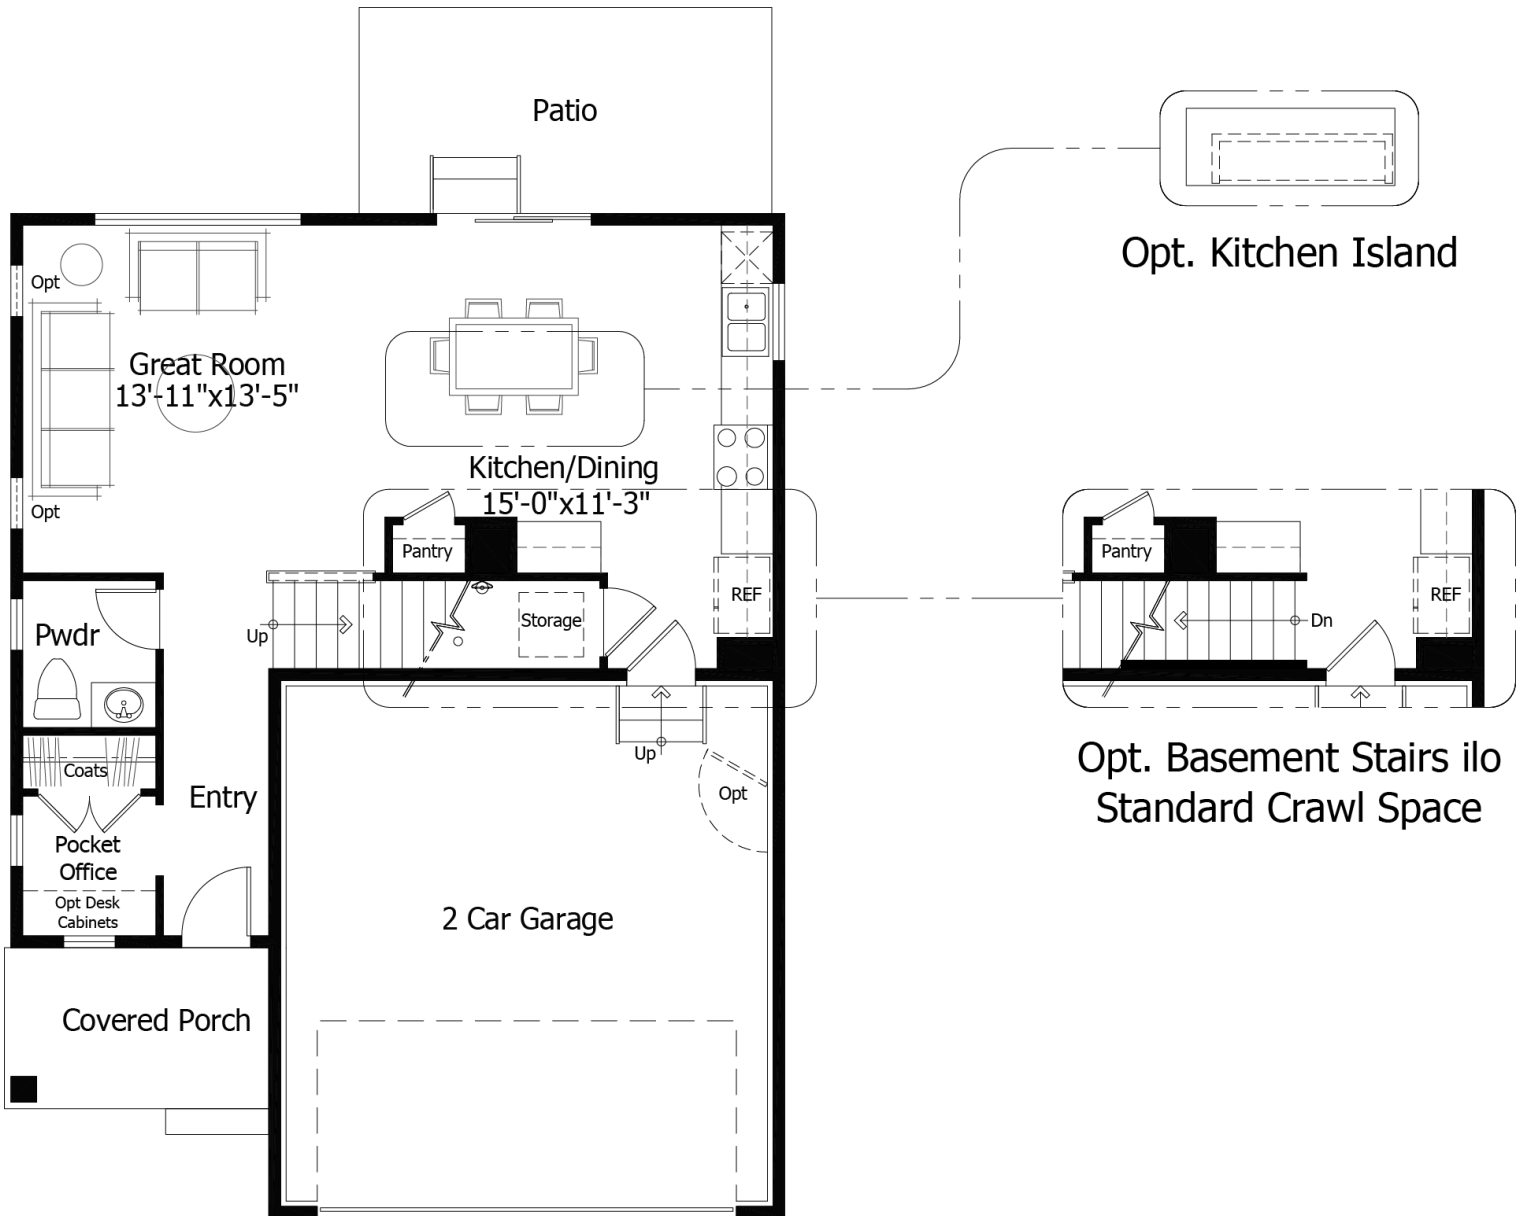

Single Family
Peak
Sterling

NEW HOME SPECIALIST
Call Us @ (719) 888-3682

Priced From
\$502,100

3 Elevations Available

-  **2** Bedrooms
-  **0** Bathrooms
-  **1,557+** Sq. Ft.
-  **2** Car Garage

All square footage is approximate. Renderings are artist's conceptions and may vary slightly from the actual home. Homes may be built in reverse of plans shown, depending on site conditions. Minor architectural changes may be made occasionally at the option of the builder. Please contact your Sales Consultant for details.