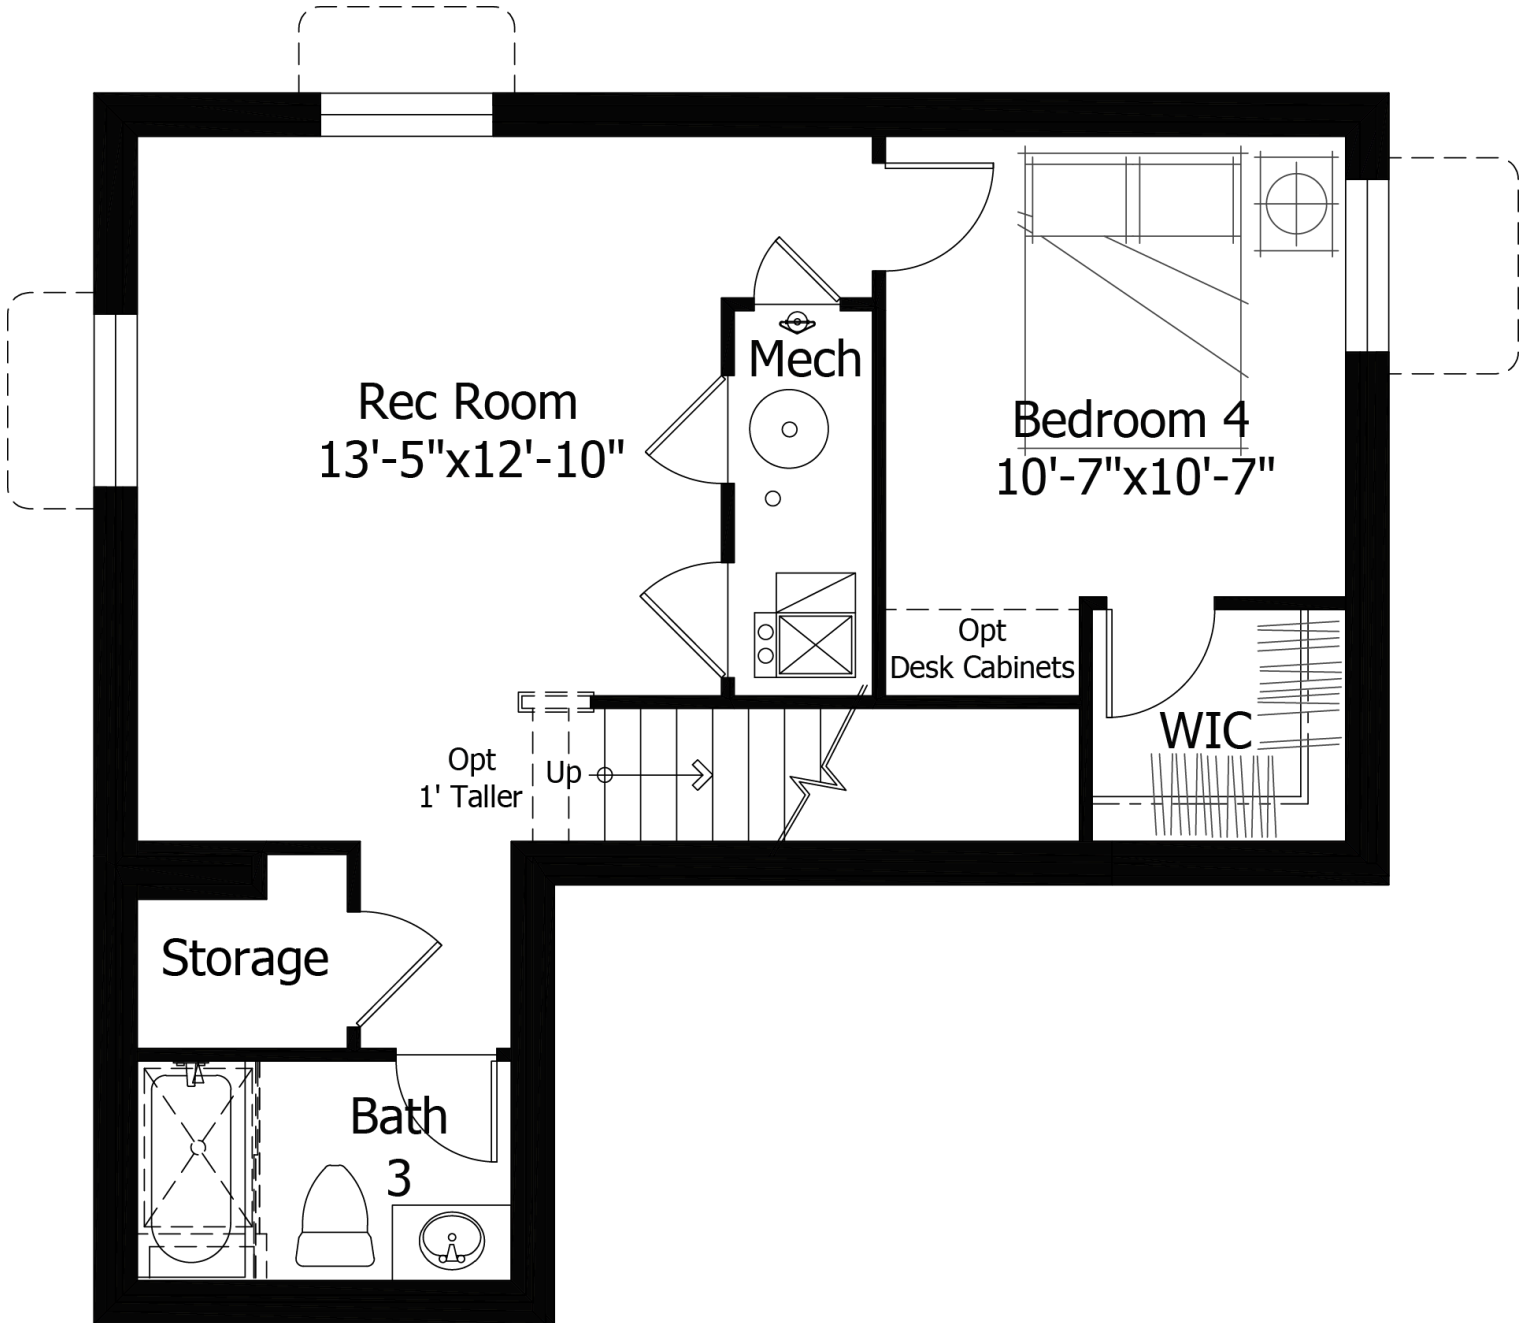

All square footage is approximate. Renderings are artist's conceptions and may vary slightly from the actual home. Homes may be built in reverse of plans shown, depending on site conditions. Minor architectural changes may be made occasionally at the option of the builder. Please contact your Sales Consultant for details.