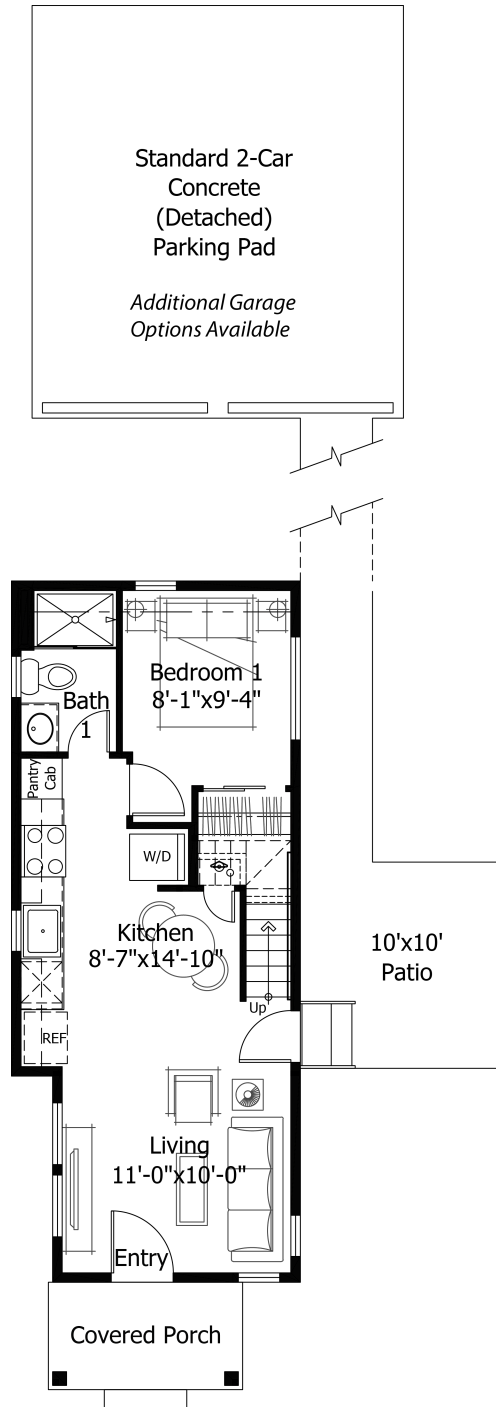

Single Family  
**Preamble 271**  
Sterling

**NEW HOME SPECIALIST**  
Call Us @ (719) 888-3682

**Priced From**  
**\$347,900**

**2 Elevations Available**

-  **1** Bedrooms
-  **0** Bathrooms
-  **456+** Sq. Ft.

All square footage is approximate. Renderings are artist's conceptions and may vary slightly from the actual home. Homes may be built in reverse of plans shown, depending on site conditions. Minor architectural changes may be made occasionally at the option of the builder. Please contact your Sales Consultant for details.

## Main

All square footage is approximate. Renderings are artist's conceptions and may vary slightly from the actual home. Homes may be built in reverse of plans shown, depending on site conditions. Minor architectural changes may be made occasionally at the option of the builder. Please contact your Sales Consultant for details.

## Loft