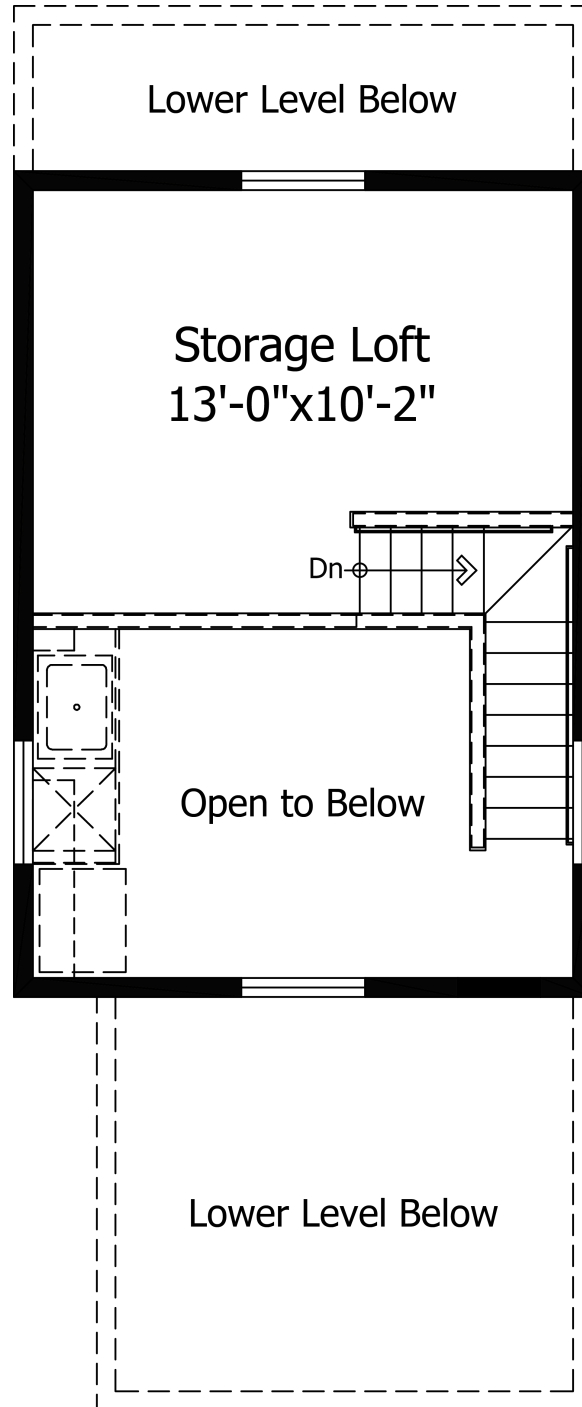

Single Family  
**Preamble 271**  
Sterling

**NEW HOME SPECIALIST**  
Call Us @ (719) 888-3682

**Priced From**  
**\$347,900**

**2 Elevations Available**

-  **1** Bedrooms
-  **0** Bathrooms
-  **456+** Sq. Ft.

All square footage is approximate. Renderings are artist's conceptions and may vary slightly from the actual home. Homes may be built in reverse of plans shown, depending on site conditions. Minor architectural changes may be made occasionally at the option of the builder. Please contact your Sales Consultant for details.

## Main

All square footage is approximate. Renderings are artist's conceptions and may vary slightly from the actual home. Homes may be built in reverse of plans shown, depending on site conditions. Minor architectural changes may be made occasionally at the option of the builder. Please contact your Sales Consultant for details.

## Loft