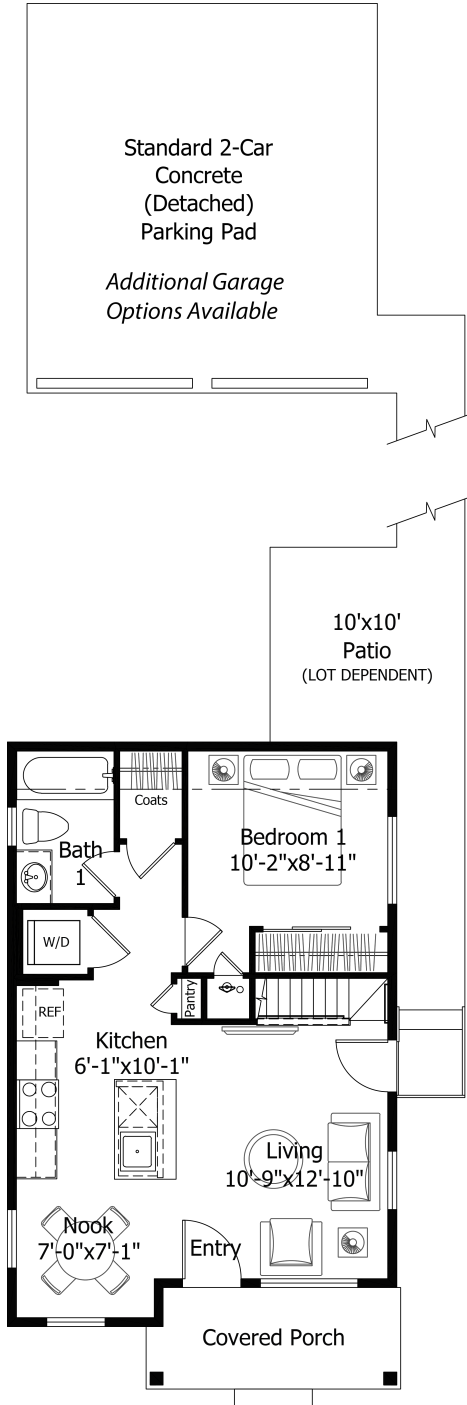

Single Family
Preamble 272
Sterling

NEW HOME SPECIALIST
Call Us @ (719) 888-3682

Priced From
\$353,600

2 Elevations Available

-  **1** Bedrooms
-  **0** Bathrooms
-  **576+** Sq. Ft.

All square footage is approximate. Renderings are artist's conceptions and may vary slightly from the actual home. Homes may be built in reverse of plans shown, depending on site conditions. Minor architectural changes may be made occasionally at the option of the builder. Please contact your Sales Consultant for details.

Main

All square footage is approximate. Renderings are artist's conceptions and may vary slightly from the actual home. Homes may be built in reverse of plans shown, depending on site conditions. Minor architectural changes may be made occasionally at the option of the builder. Please contact your Sales Consultant for details.

Loft

Garage

All square footage is approximate. Renderings are artist's conceptions and may vary slightly from the actual home. Homes may be built in reverse of plans shown, depending on site conditions. Minor architectural changes may be made occasionally at the option of the builder. Please contact your Sales Consultant for details.