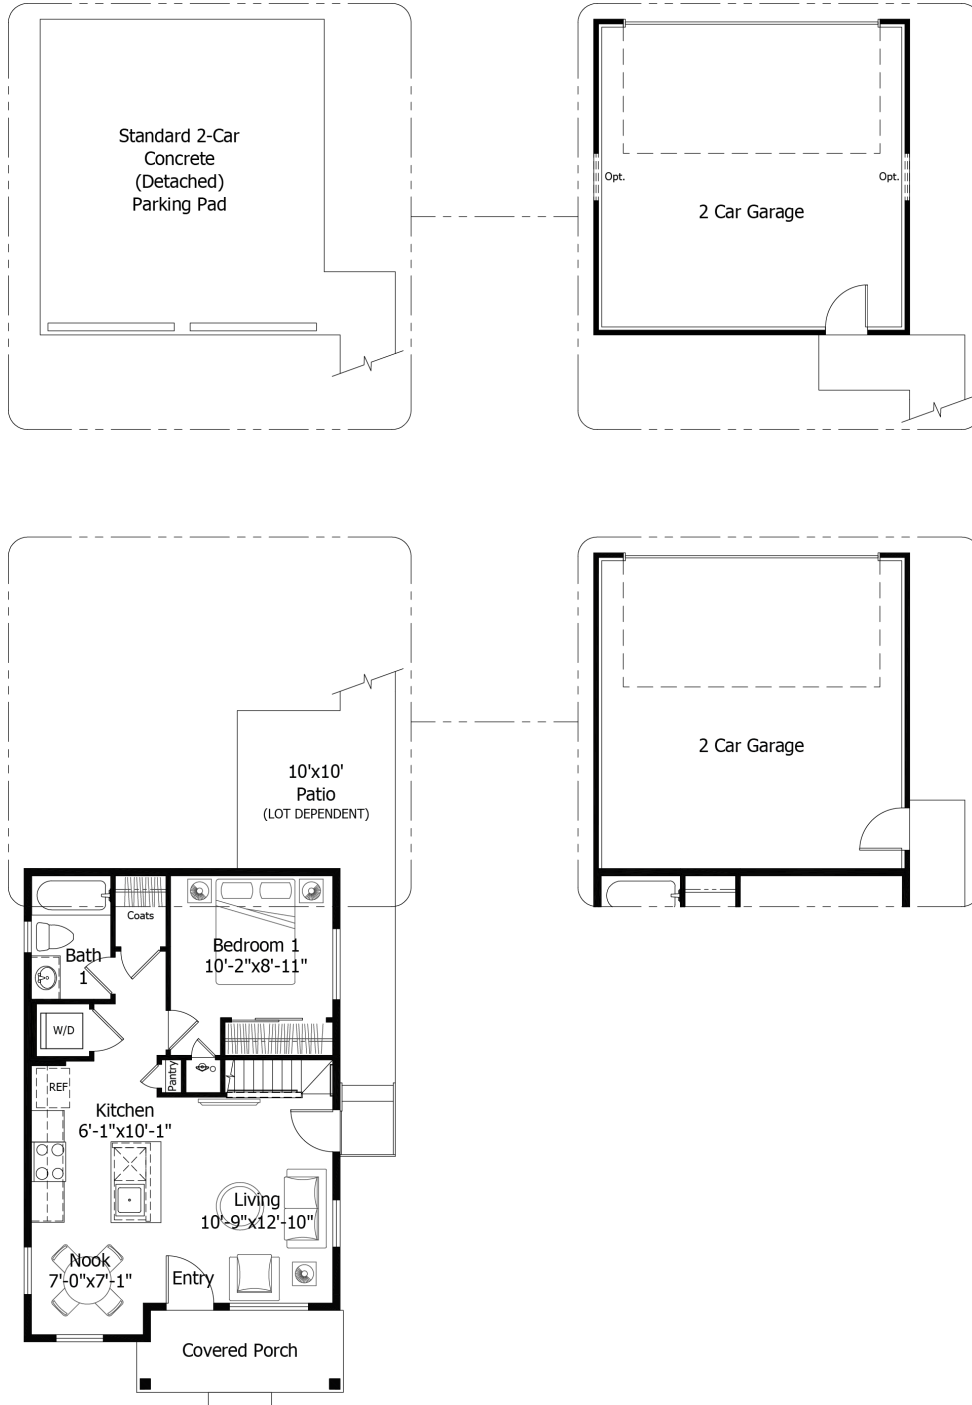

Single Family
Preamble 272
Sterling

NEW HOME SPECIALIST
Call Us @ (719) 888-3682

Priced From
\$353,600

2 Elevations Available

-  **1** Bedrooms
-  **0** Bathrooms
-  **576+** Sq. Ft.

All square footage is approximate. Renderings are artist's conceptions and may vary slightly from the actual home. Homes may be built in reverse of plans shown, depending on site conditions. Minor architectural changes may be made occasionally at the option of the builder. Please contact your Sales Consultant for details.

Main

All square footage is approximate. Renderings are artist's conceptions and may vary slightly from the actual home. Homes may be built in reverse of plans shown, depending on site conditions. Minor architectural changes may be made occasionally at the option of the builder. Please contact your Sales Consultant for details.

Loft

Garage

All square footage is approximate. Renderings are artist's conceptions and may vary slightly from the actual home. Homes may be built in reverse of plans shown, depending on site conditions. Minor architectural changes may be made occasionally at the option of the builder. Please contact your Sales Consultant for details.