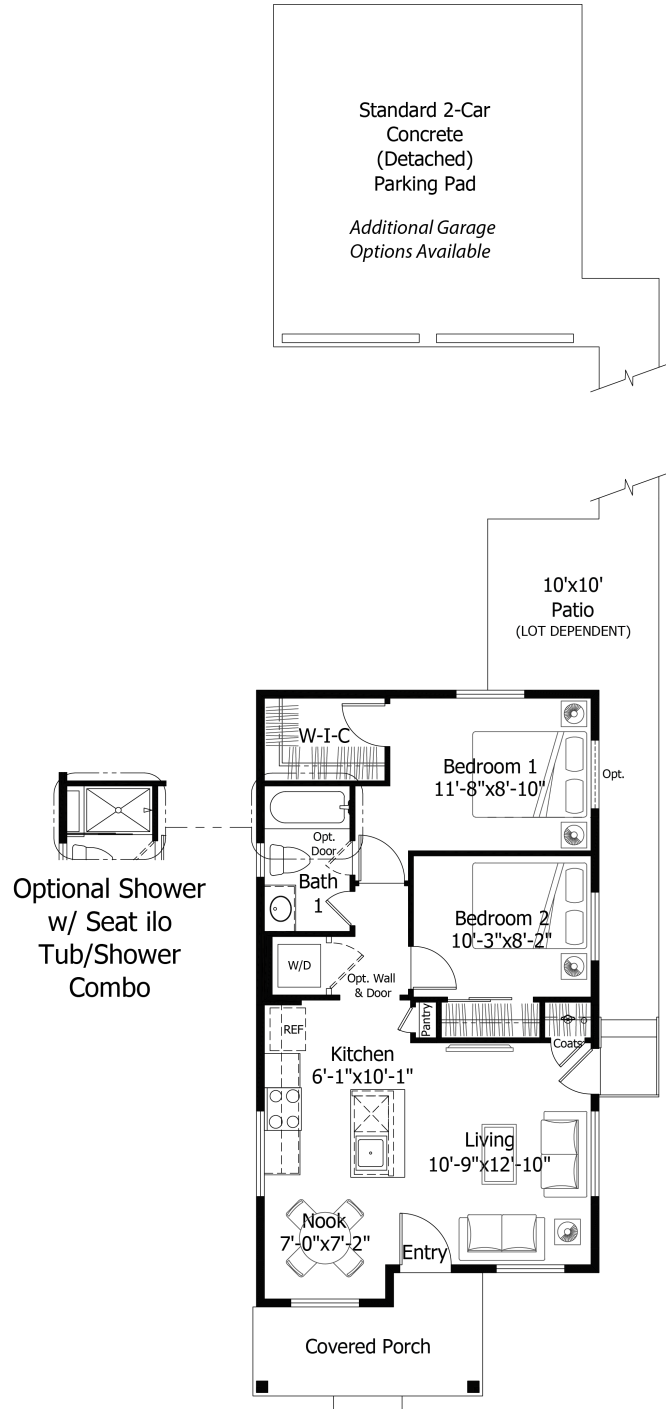

Single Family
Preamble 274
Sterling

NEW HOME SPECIALIST
Call Us @ (719) 888-3682

Priced From
\$352,300

2 Elevations Available

-  **2** Bedrooms
-  **0** Bathrooms
-  **696+** Sq. Ft.

All square footage is approximate. Renderings are artist's conceptions and may vary slightly from the actual home. Homes may be built in reverse of plans shown, depending on site conditions. Minor architectural changes may be made occasionally at the option of the builder. Please contact your Sales Consultant for details.

Main

All square footage is approximate. Renderings are artist's conceptions and may vary slightly from the actual home. Homes may be built in reverse of plans shown, depending on site conditions. Minor architectural changes may be made occasionally at the option of the builder. Please contact your Sales Consultant for details.