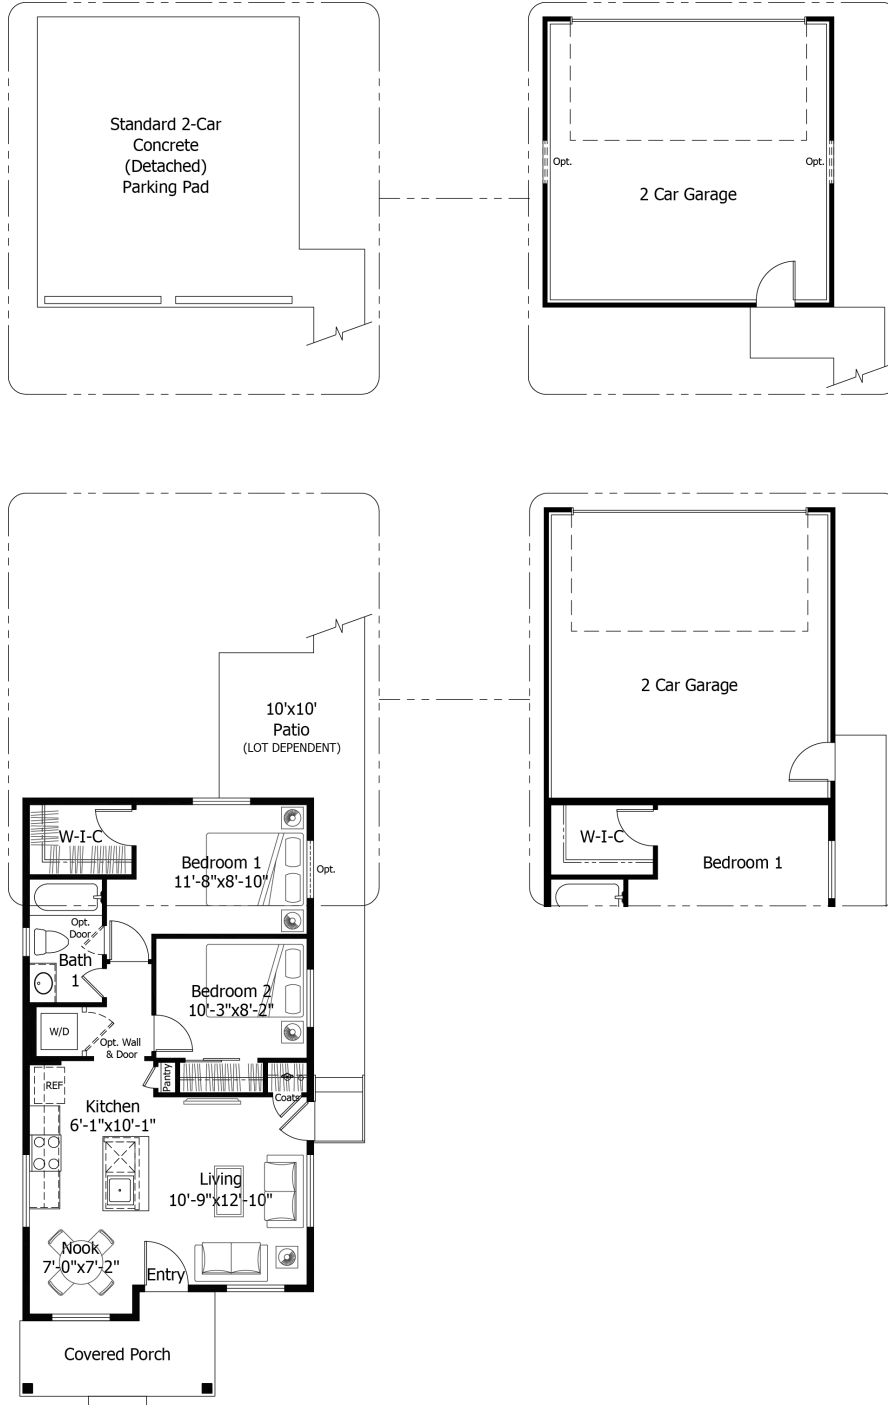

Garage

All square footage is approximate. Renderings are artist's conceptions and may vary slightly from the actual home. Homes may be built in reverse of plans shown, depending on site conditions. Minor architectural changes may be made occasionally at the option of the builder. Please contact your Sales Consultant for details.