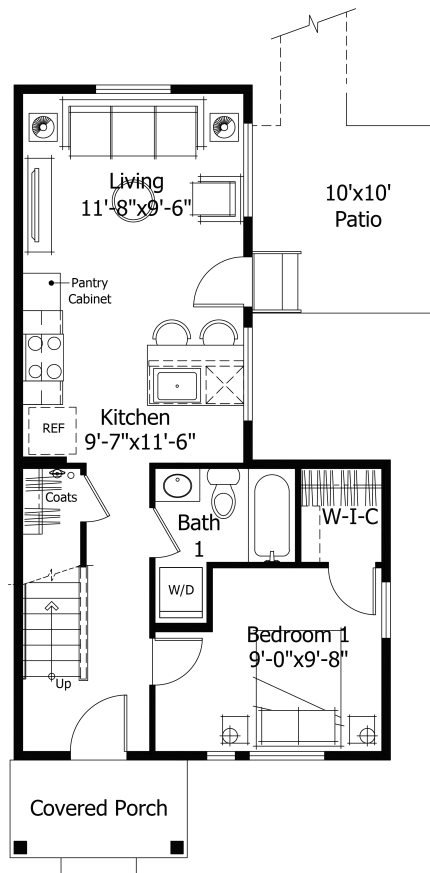

Main

All square footage is approximate. Renderings are artist's conceptions and may vary slightly from the actual home. Homes may be built in reverse of plans shown, depending on site conditions. Minor architectural changes may be made occasionally at the option of the builder. Please contact your Sales Consultant for details.