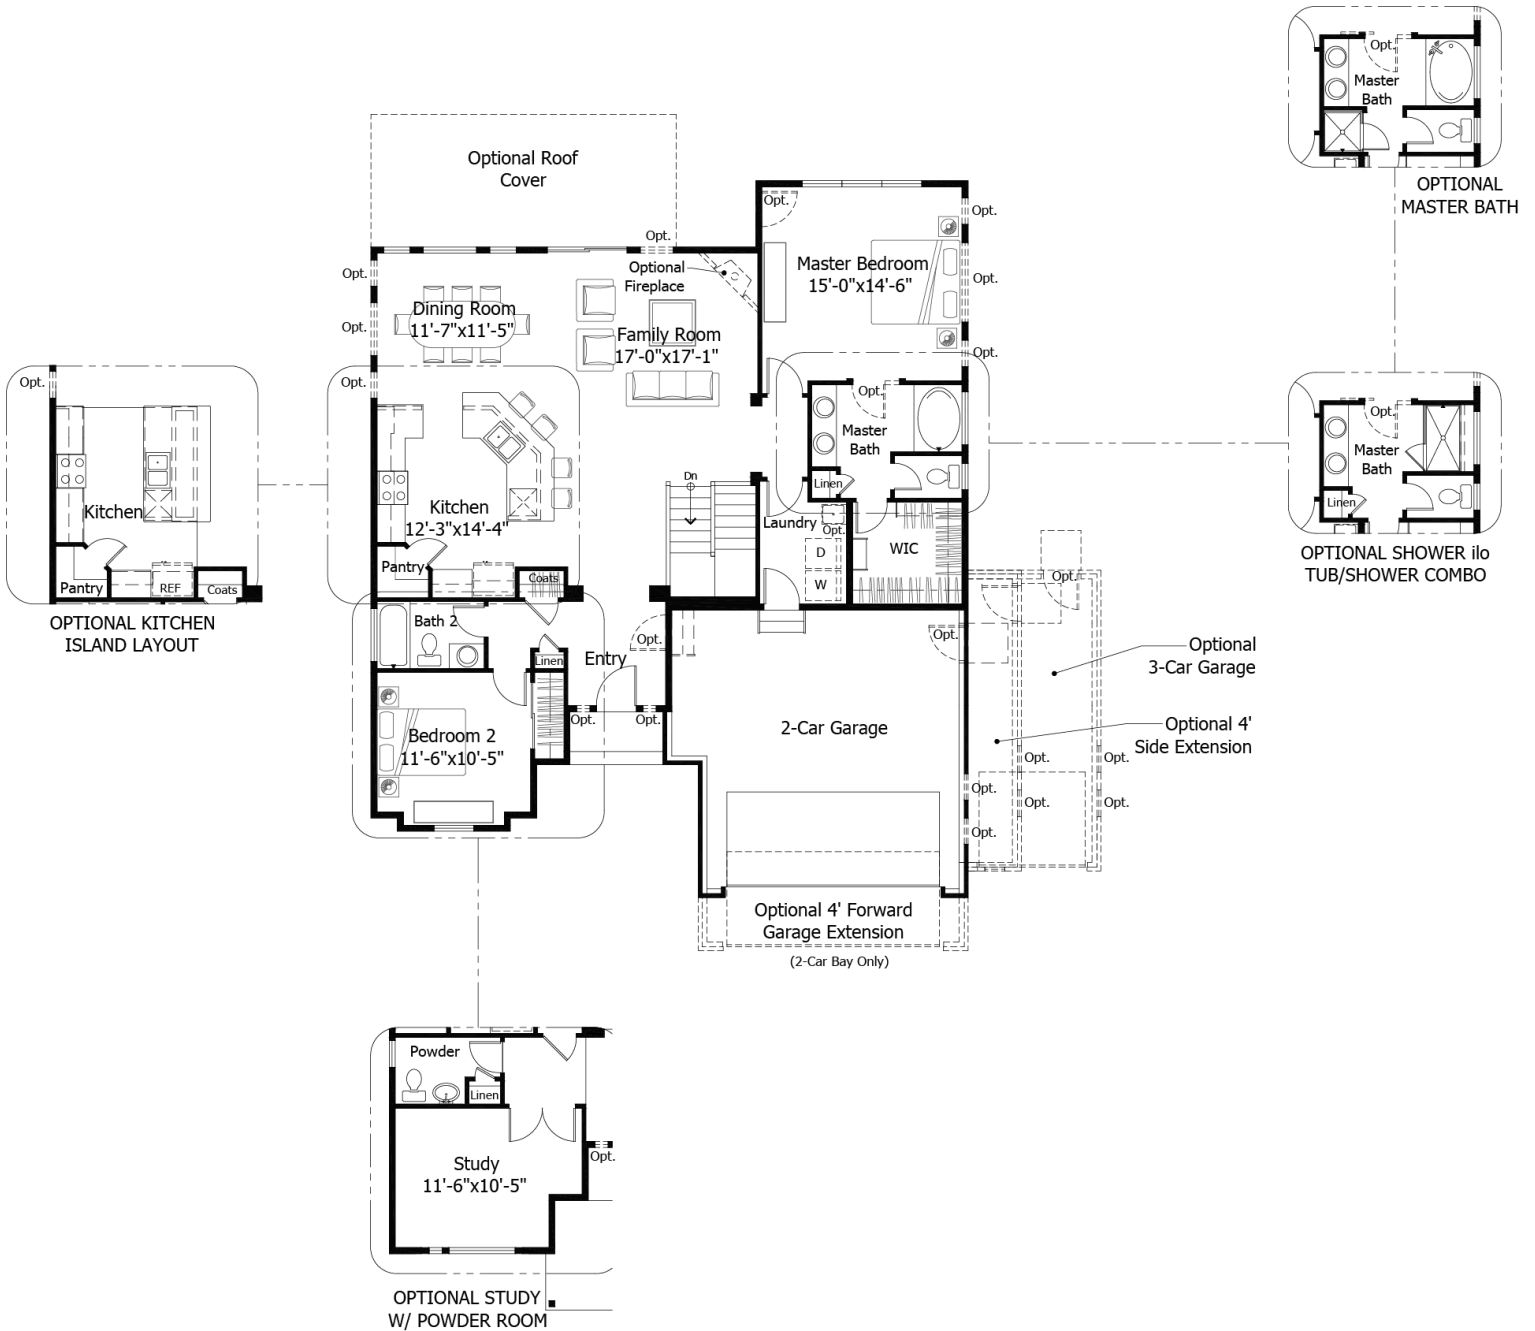

Main

All square footage is approximate. Renderings are artist's conceptions and may vary slightly from the actual home. Homes may be built in reverse of plans shown, depending on site conditions. Minor architectural changes may be made occasionally at the option of the builder. Please contact your Sales Consultant for details.