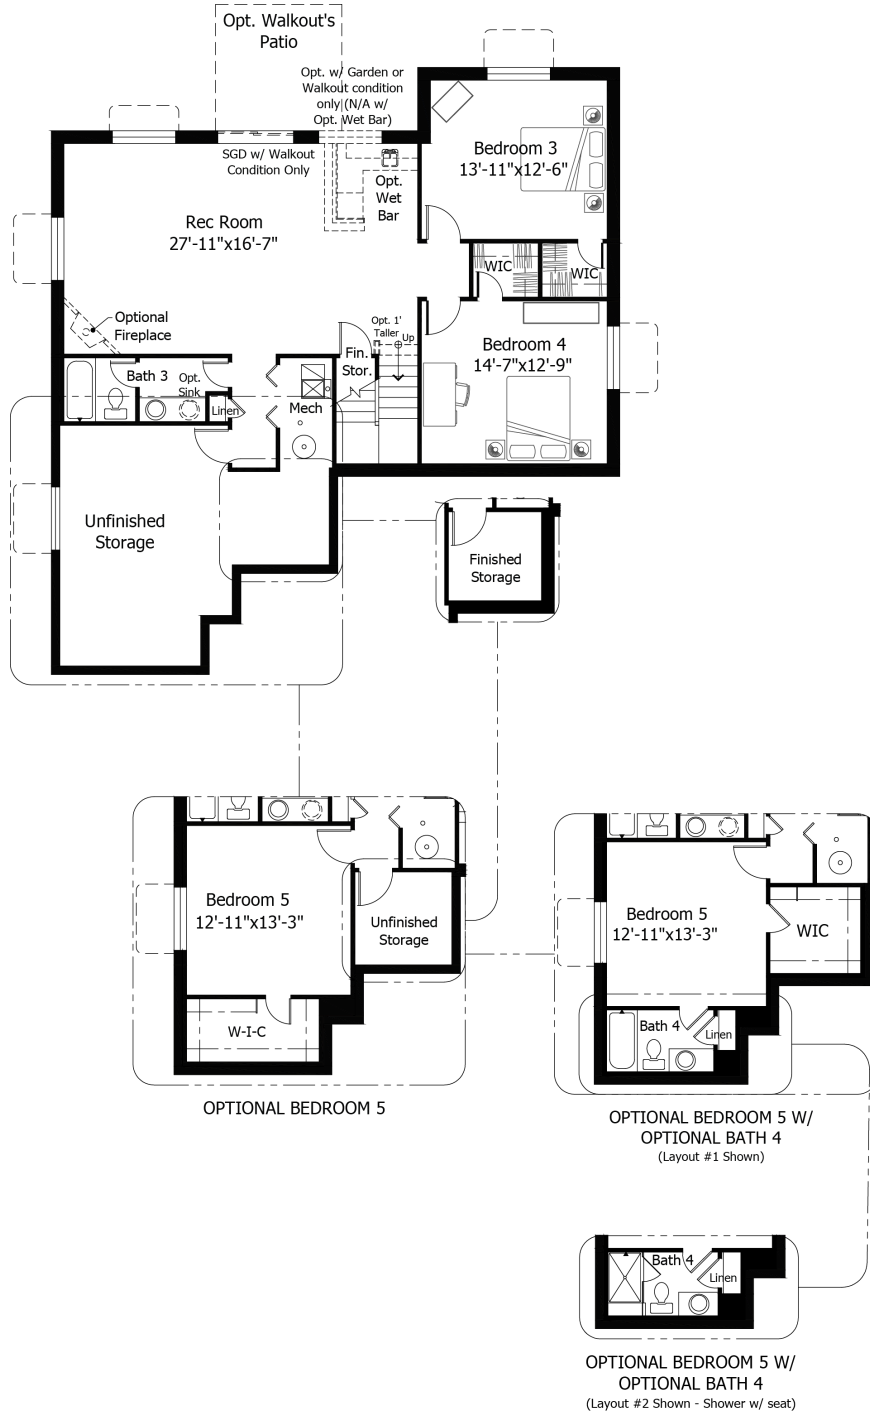

Single Family  
**Rosewood**  
Sterling

**NEW HOME SPECIALIST**

Call Us @ (719) 888-3682

**Priced From**  
**\$542,400**

**4 Elevations Available**

-  **1** Bedrooms
-  **0** Bathrooms
-  **3,188+** Sq. Ft.
-  **2** Car Garage

All square footage is approximate. Renderings are artist's conceptions and may vary slightly from the actual home. Homes may be built in reverse of plans shown, depending on site conditions. Minor architectural changes may be made occasionally at the option of the builder. Please contact your Sales Consultant for details.

Lower

All square footage is approximate. Renderings are artist's conceptions and may vary slightly from the actual home. Homes may be built in reverse of plans shown, depending on site conditions. Minor architectural changes may be made occasionally at the option of the builder. Please contact your Sales Consultant for details.