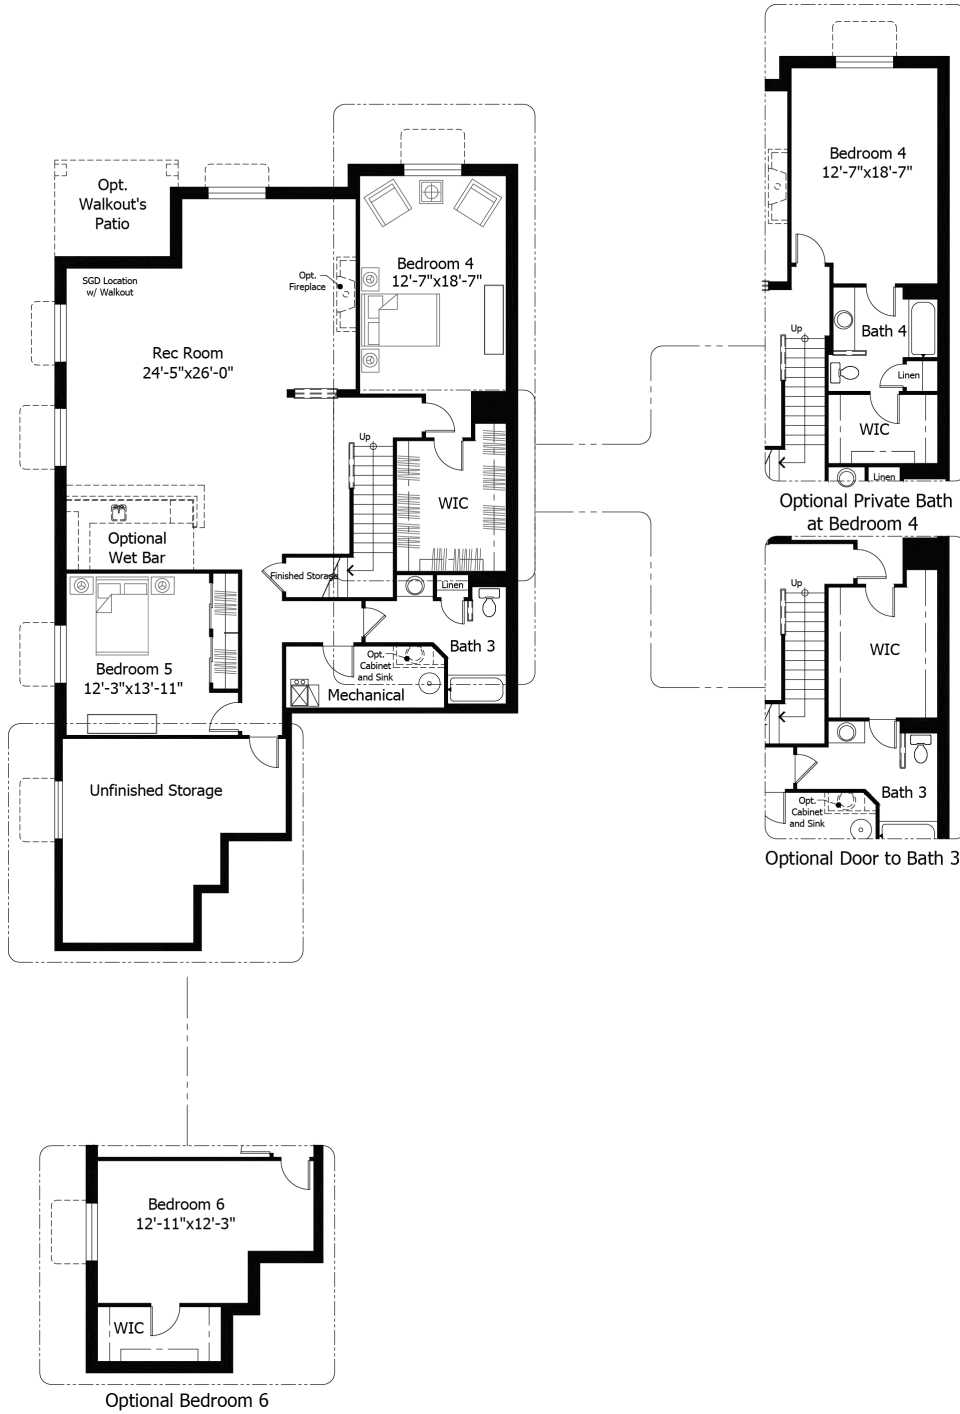

Single Family
Daybreak
Timber Ridge

NEW HOME SPECIALIST

Call Us @ (719) 249-6650

Priced From
\$681,400

3 Elevations Available

-  **2** Bedrooms
-  **0** Bathrooms
-  **4,294+** Sq. Ft.
-  **2** Car Garage

All square footage is approximate. Renderings are artist's conceptions and may vary slightly from the actual home. Homes may be built in reverse of plans shown, depending on site conditions. Minor architectural changes may be made occasionally at the option of the builder. Please contact your Sales Consultant for details.

Lower

All square footage is approximate. Renderings are artist's conceptions and may vary slightly from the actual home. Homes may be built in reverse of plans shown, depending on site conditions. Minor architectural changes may be made occasionally at the option of the builder. Please contact your Sales Consultant for details.

Main

All square footage is approximate. Renderings are artist's conceptions and may vary slightly from the actual home. Homes may be built in reverse of plans shown, depending on site conditions. Minor architectural changes may be made occasionally at the option of the builder. Please contact your Sales Consultant for details.