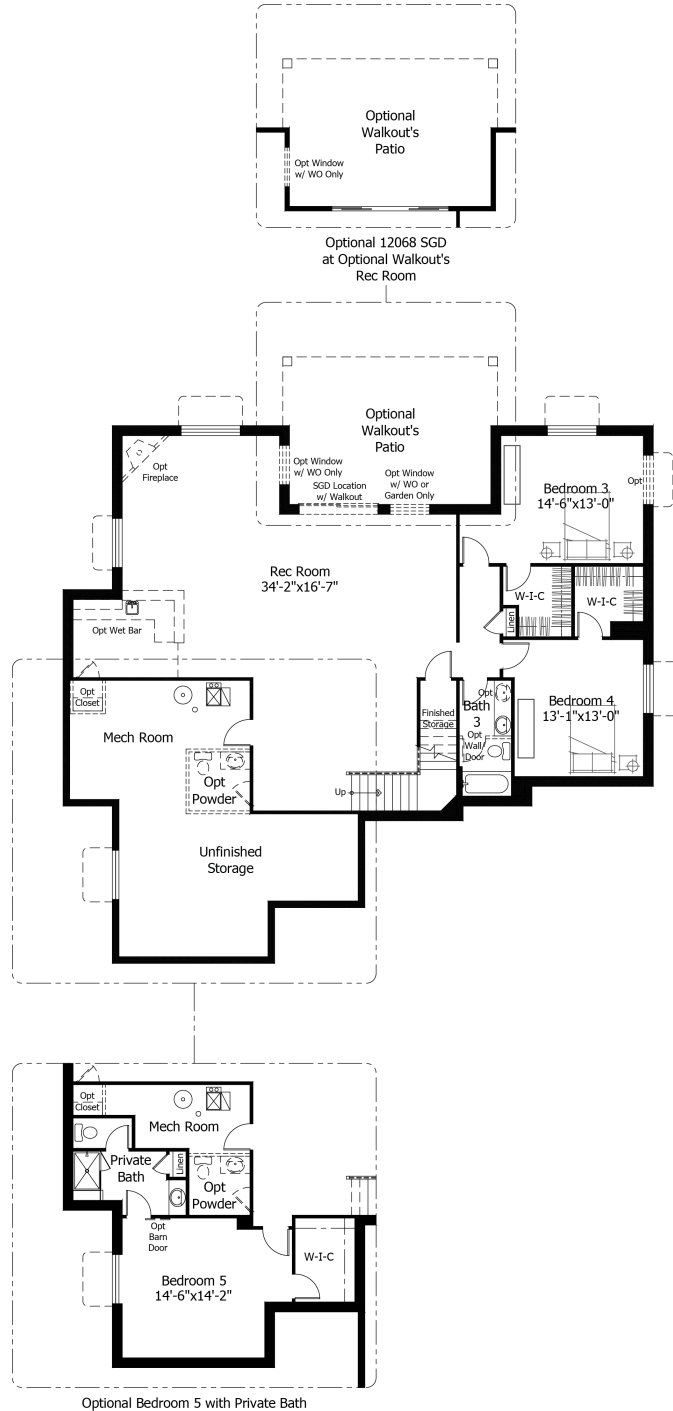

Single Family
Grandview
Timber Ridge

Priced From
\$744,700

3 Elevations Available

-  **2** Bedrooms
-  **0** Bathrooms
-  **4,831+** Sq. Ft.
-  **3** Car Garage

All square footage is approximate. Renderings are artist's conceptions and may vary slightly from the actual home. Homes may be built in reverse of plans shown, depending on site conditions. Minor architectural changes may be made occasionally at the option of the builder. Please contact your Sales Consultant for details.

Lower

All square footage is approximate. Renderings are artist's conceptions and may vary slightly from the actual home. Homes may be built in reverse of plans shown, depending on site conditions. Minor architectural changes may be made occasionally at the option of the builder. Please contact your Sales Consultant for details.

Main

All square footage is approximate. Renderings are artist's conceptions and may vary slightly from the actual home. Homes may be built in reverse of plans shown, depending on site conditions. Minor architectural changes may be made occasionally at the option of the builder. Please contact your Sales Consultant for details.