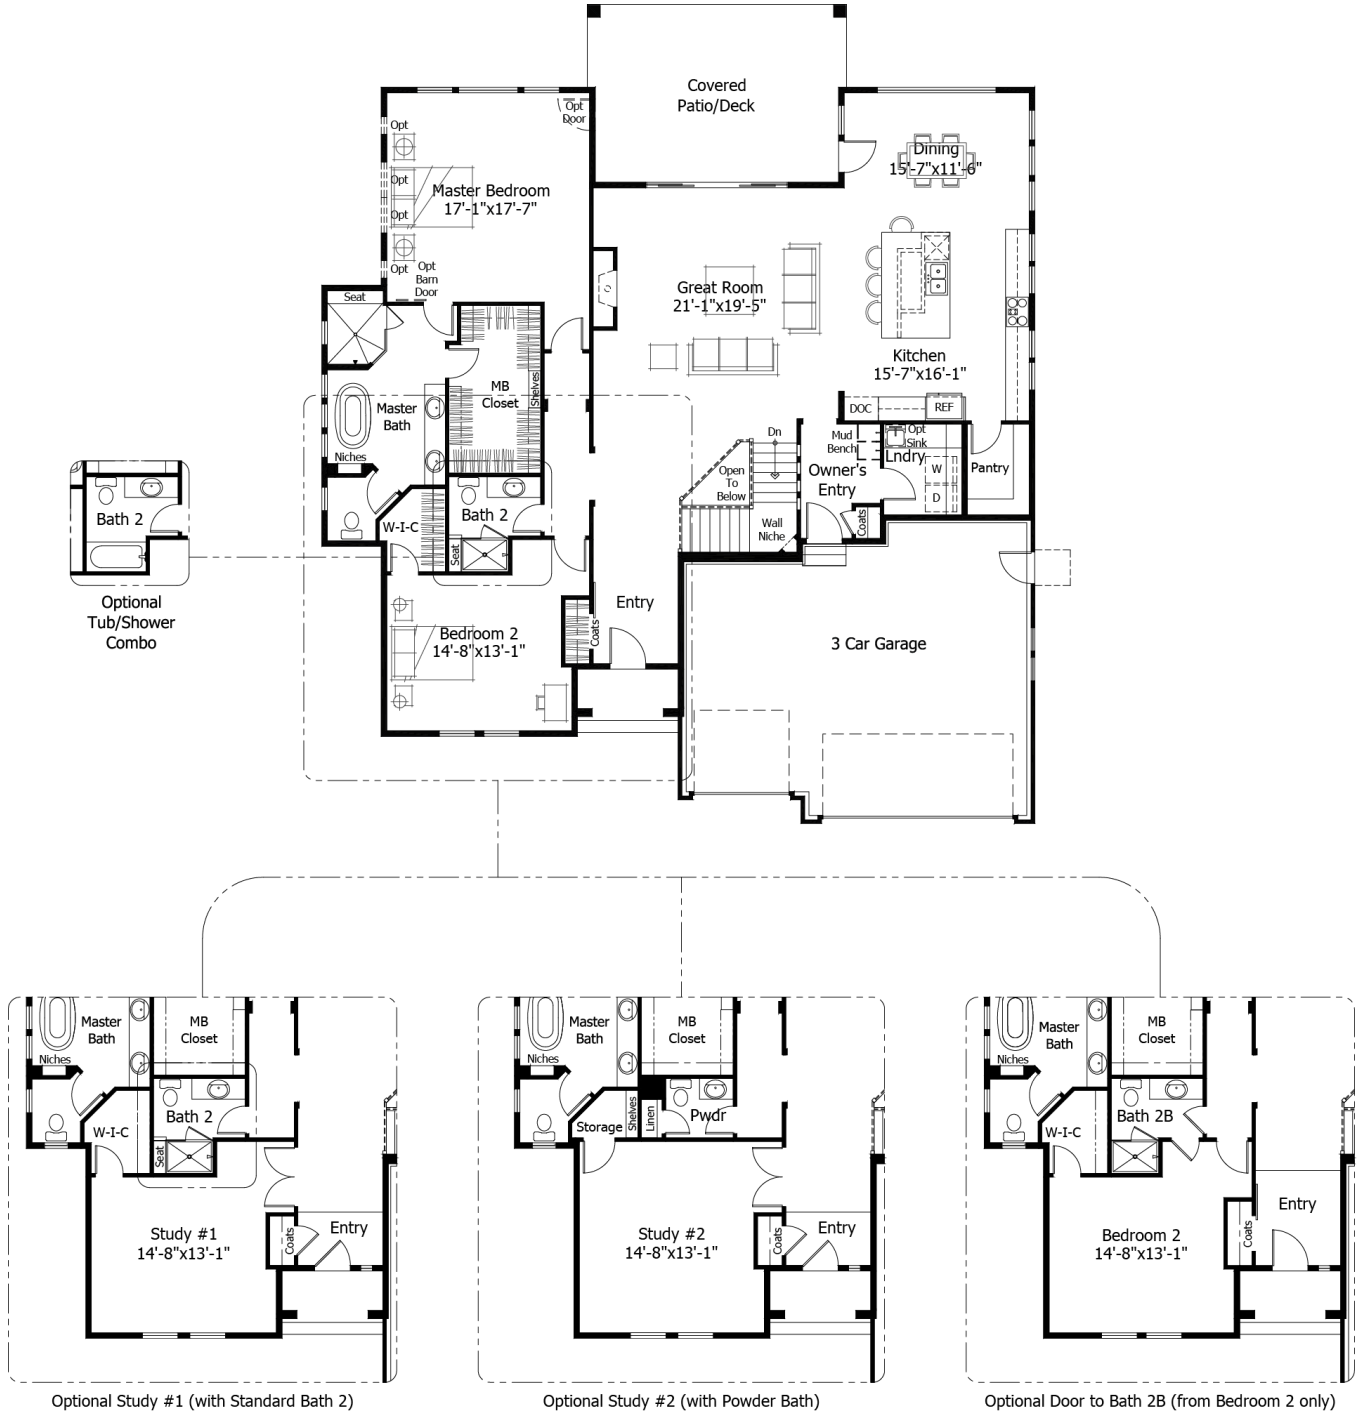

Single Family
Grandview
Timber Ridge

Priced From
\$744,700

3 Elevations Available

-  **2** Bedrooms
-  **0** Bathrooms
-  **4,831+** Sq. Ft.
-  **3** Car Garage

All square footage is approximate. Renderings are artist's conceptions and may vary slightly from the actual home. Homes may be built in reverse of plans shown, depending on site conditions. Minor architectural changes may be made occasionally at the option of the builder. Please contact your Sales Consultant for details.

Lower

All square footage is approximate. Renderings are artist's conceptions and may vary slightly from the actual home. Homes may be built in reverse of plans shown, depending on site conditions. Minor architectural changes may be made occasionally at the option of the builder. Please contact your Sales Consultant for details.

Main

All square footage is approximate. Renderings are artist's conceptions and may vary slightly from the actual home. Homes may be built in reverse of plans shown, depending on site conditions. Minor architectural changes may be made occasionally at the option of the builder. Please contact your Sales Consultant for details.