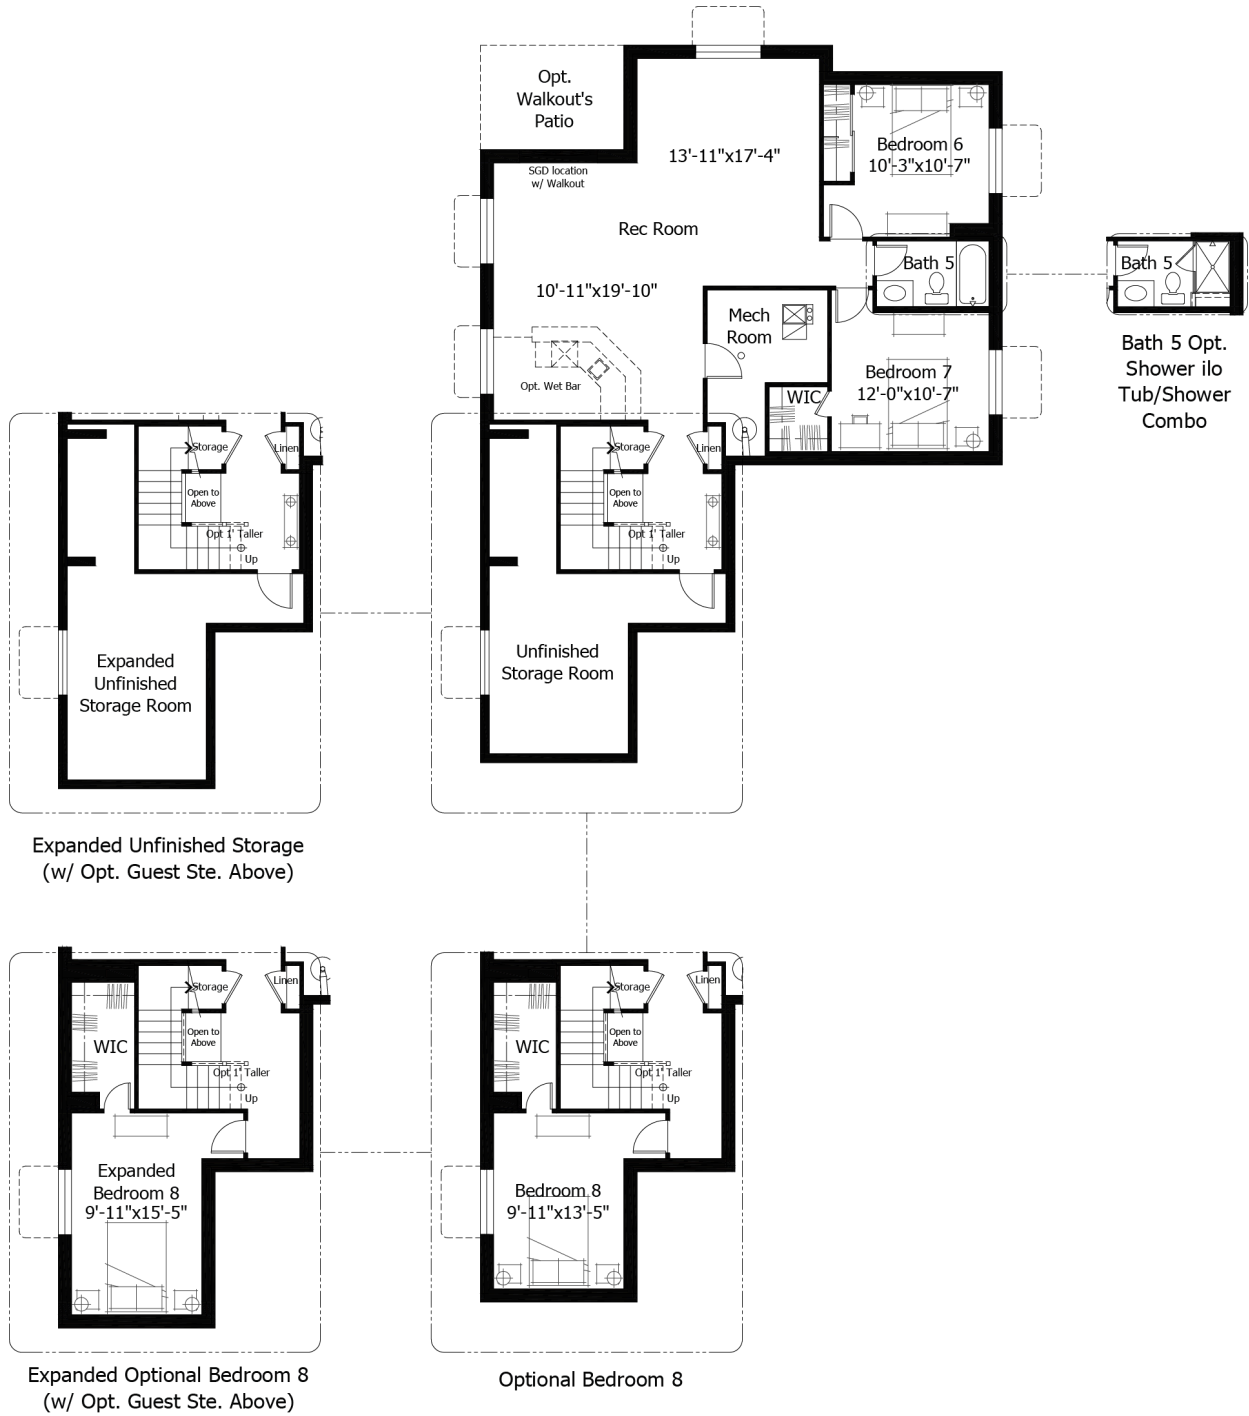

Priced From
\$668,000

2 Elevations Available

-  **3** Bedrooms
-  **0** Bathrooms
-  **4,057+** Sq. Ft.
-  **2** Car Garage

All square footage is approximate. Renderings are artist's conceptions and may vary slightly from the actual home. Homes may be built in reverse of plans shown, depending on site conditions. Minor architectural changes may be made occasionally at the option of the builder. Please contact your Sales Consultant for details.

Lower

All square footage is approximate. Renderings are artist's conceptions and may vary slightly from the actual home. Homes may be built in reverse of plans shown, depending on site conditions. Minor architectural changes may be made occasionally at the option of the builder. Please contact your Sales Consultant for details.